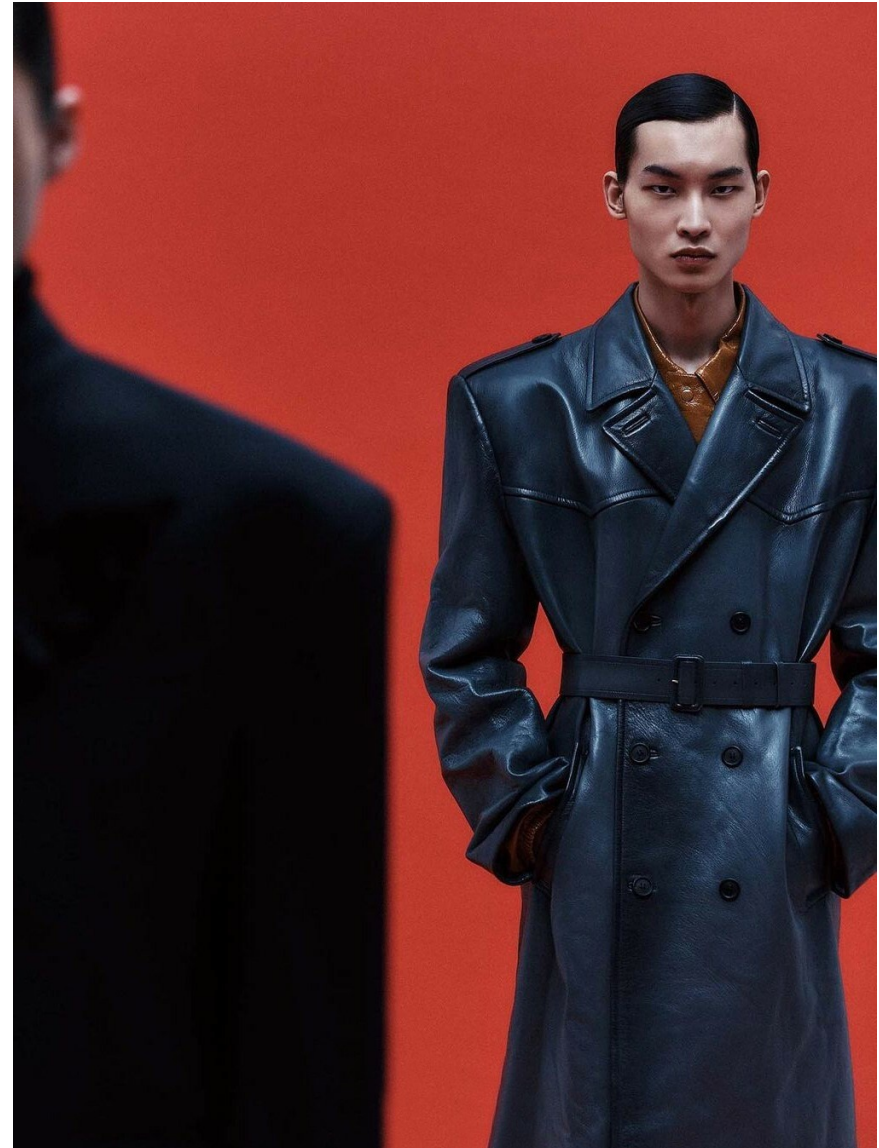

WOOJIN

HEIGHT 6' 2½" CHEST 34" WAIST 27½" HIPS 35"
SHOES 11 HAIR BLACK EYES BROWN

@mmgl_seoul

WOOJIN

HEIGHT 6' 2½" CHEST 34" WAIST 27½" HIPS 35"
SHOES 11 HAIR BLACK EYES BROWN

WOOJIN

HEIGHT 6' 2½" CHEST 34" WAIST 27½" HIPS 35"
SHOES 11 HAIR BLACK EYES BROWN