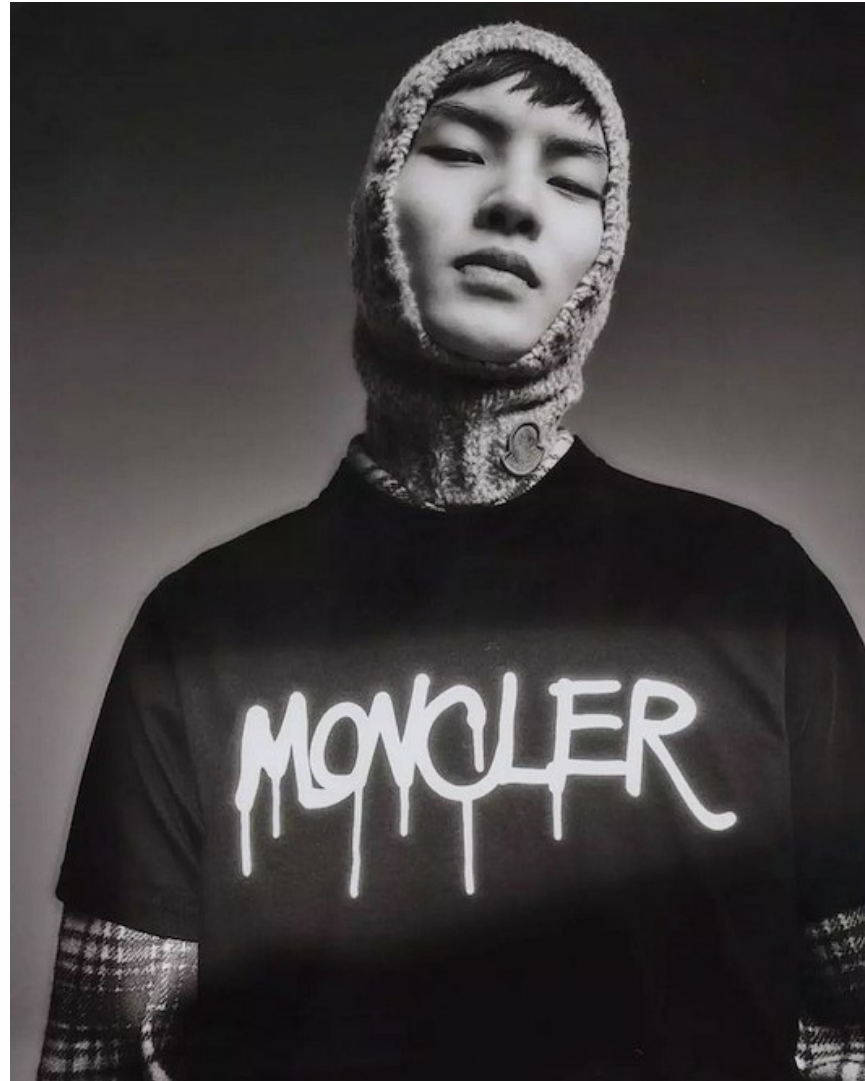

WOOJIN

HEIGHT 6' 2½" CHEST 34" WAIST 27½" HIPS 35"
SHOES 11 HAIR BLACK EYES BROWN

@mmgl_seoul

WOOJIN

HEIGHT 6' 2½" CHEST 34" WAIST 27½" HIPS 35"
SHOES 11 HAIR BLACK EYES BROWN

WOOJIN

HEIGHT 6' 2½" CHEST 34" WAIST 27½" HIPS 35"
SHOES 11 HAIR BLACK EYES BROWN

WOOJIN

HEIGHT 6' 2½" CHEST 34" WAIST 27½" HIPS 35"
SHOES 11 HAIR BLACK EYES BROWN

WOOJIN

HEIGHT 6' 2½" CHEST 34" WAIST 27½" HIPS 35"
SHOES 11 HAIR BLACK EYES BROWN

WOOJIN

HEIGHT 6' 2½" CHEST 34" WAIST 27½" HIPS 35"
SHOES 11 HAIR BLACK EYES BROWN