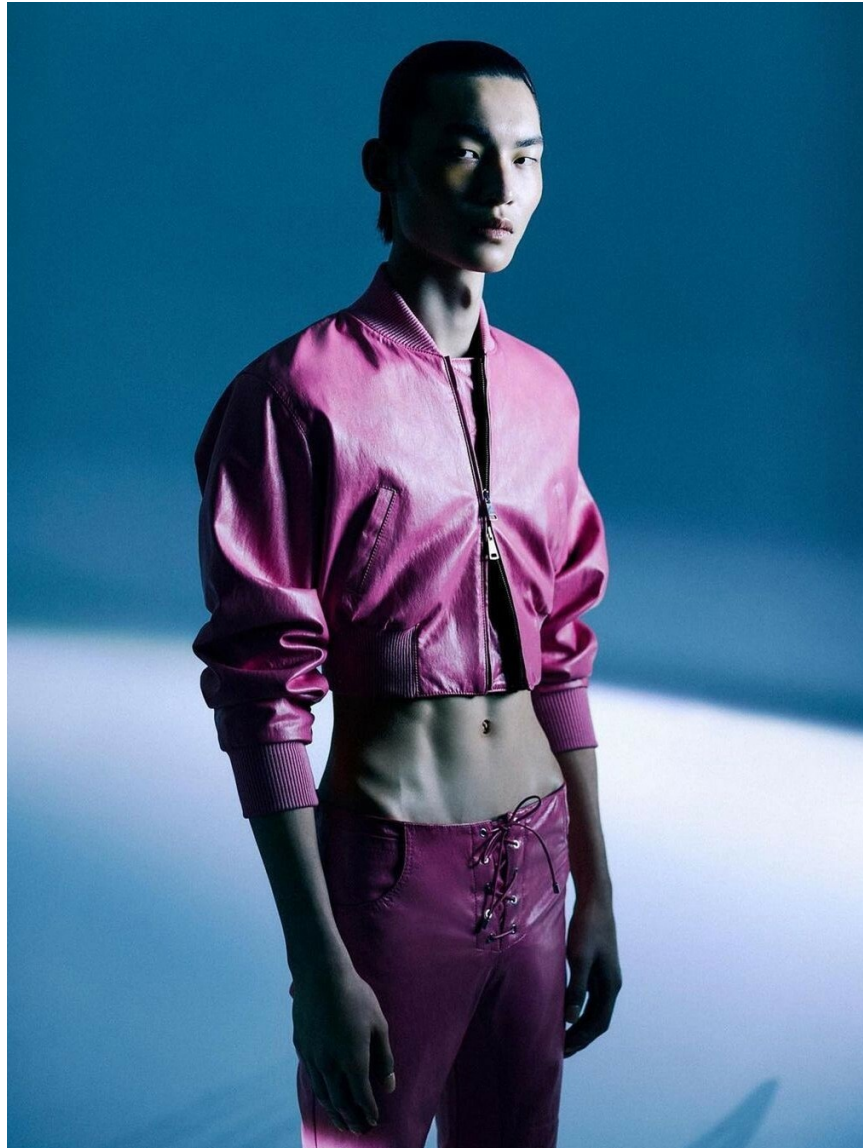

WOOJIN

HEIGHT 6' 2½" CHEST 34" WAIST 27½" HIPS 35"
SHOES 11 HAIR BLACK EYES BROWN

@mmgl_seoul

WOOJIN

HEIGHT 6' 2½" CHEST 34" WAIST 27½" HIPS 35"
SHOES 11 HAIR BLACK EYES BROWN

WOOJIN

HEIGHT 6' 2½" CHEST 34" WAIST 27½" HIPS 35"
SHOES 11 HAIR BLACK EYES BROWN

WOOJIN

HEIGHT 6' 2½" CHEST 34" WAIST 27½" HIPS 35"
SHOES 11 HAIR BLACK EYES BROWN

WOOJIN

HEIGHT 6' 2½" CHEST 34" WAIST 27½" HIPS 35"
SHOES 11 HAIR BLACK EYES BROWN

WOOJIN

HEIGHT 6' 2½" CHEST 34" WAIST 27½" HIPS 35"
SHOES 11 HAIR BLACK EYES BROWN