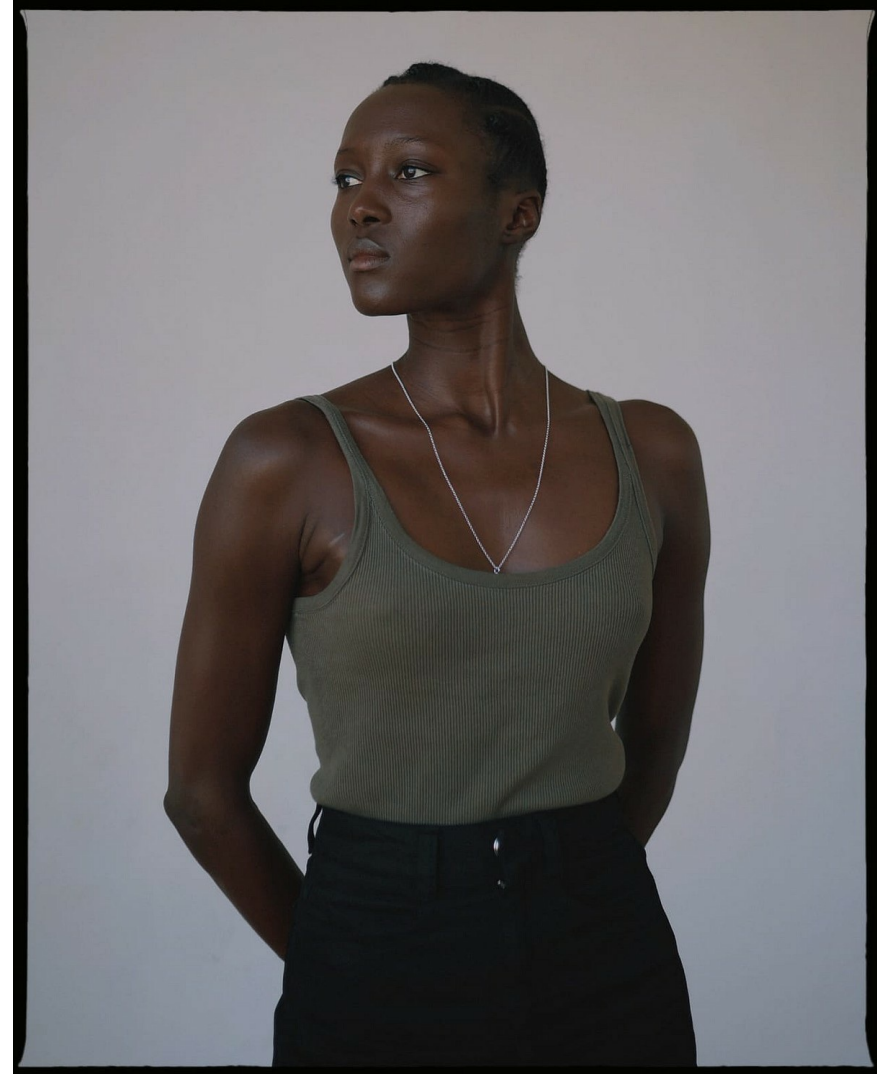

Rouguy Faye

HEIGHT 5' 11" BUST 31" WAIST 24½" HIPS 34½"
SHOES 10 HAIR BLACK EYES BLACK

Rouguy Faye

HEIGHT 5' 11" BUST 31" WAIST 24½" HIPS 34½"
SHOES 10 HAIR BLACK EYES BLACK

Rouguy Faye

HEIGHT 5' 11" BUST 31" WAIST 24½" HIPS 34½"
SHOES 10 HAIR BLACK EYES BLACK