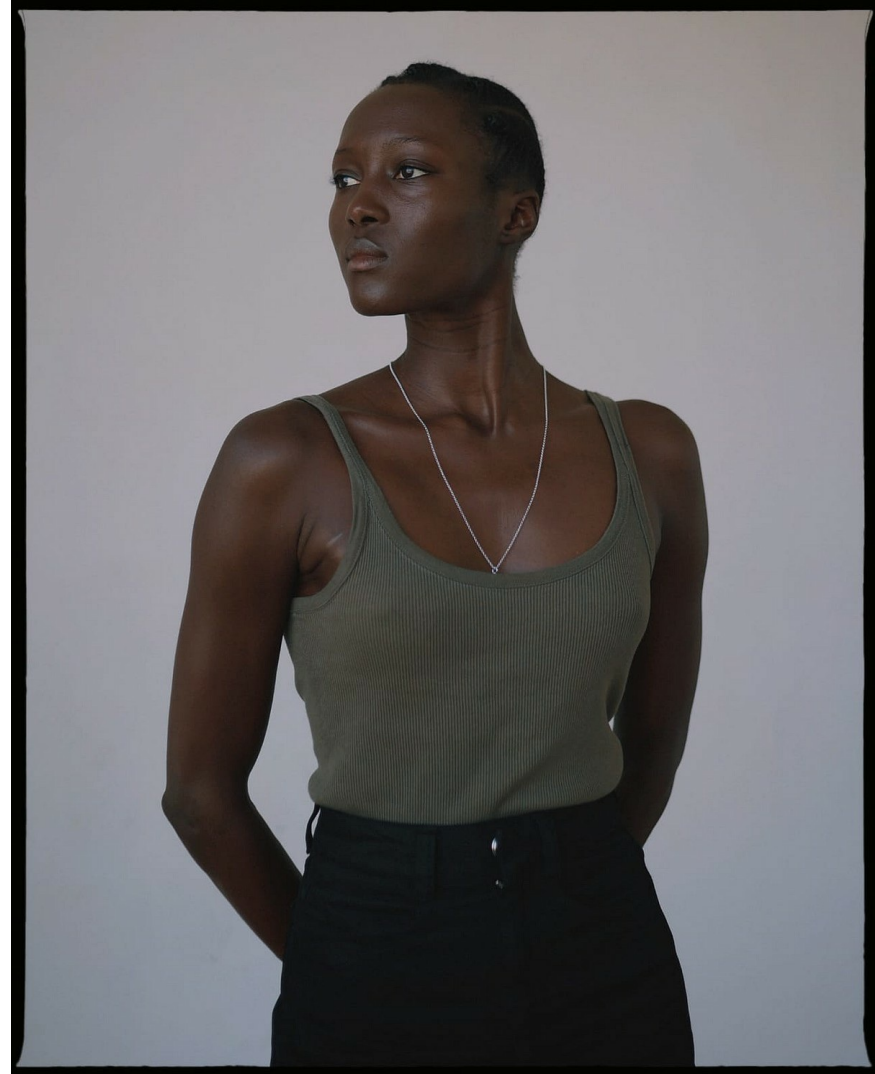

Rouguy Faye

HEIGHT 5' 11" BUST 30½" WAIST 25½" HIPS 36½"
SHOES 10 HAIR BLACK EYES BLACK

Rougy Faye

HEIGHT 5' 11" BUST 30½" WAIST 25½" HIPS 36½"
SHOES 10 HAIR BLACK EYES BLACK

Rouguy Faye

HEIGHT 5' 11" BUST 30½" WAIST 25½" HIPS 36½"
SHOES 10 HAIR BLACK EYES BLACK