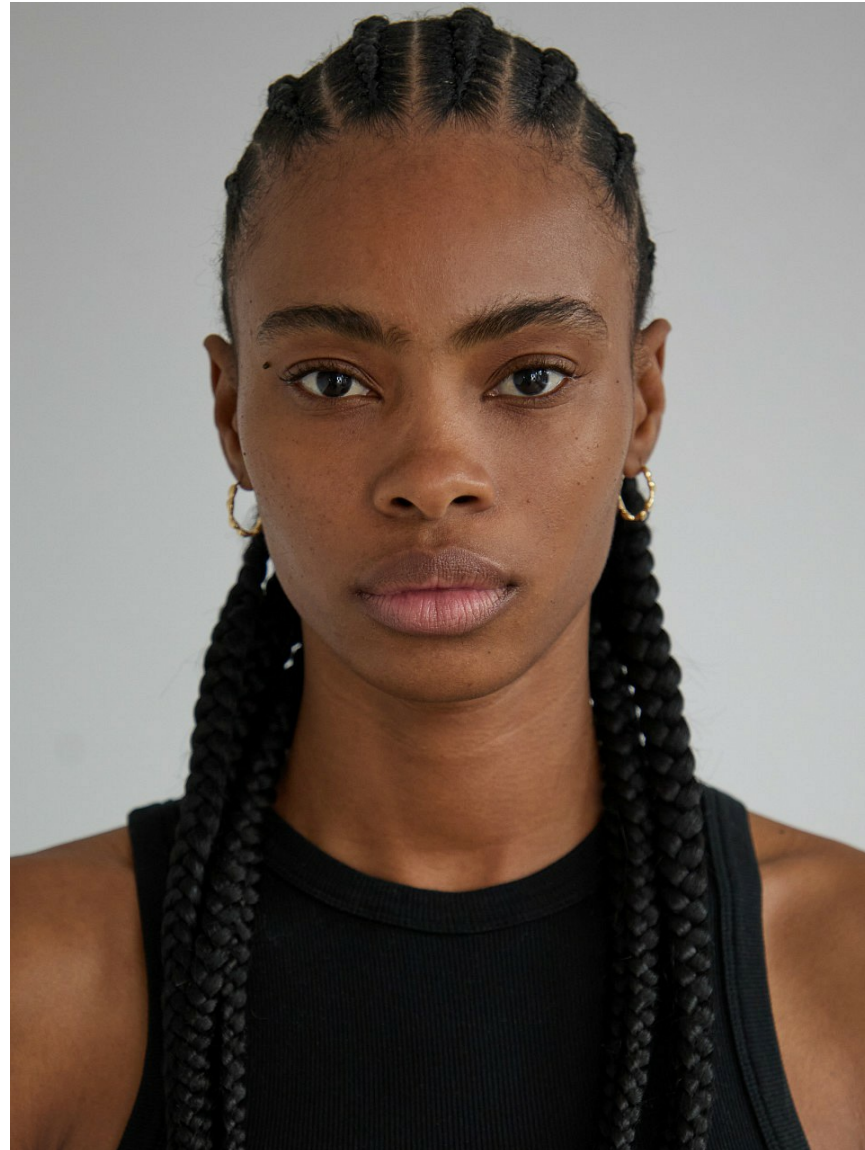

Raschell

HEIGHT 5' 10" BUST 32" WAIST 25" HIPS 35"
SHOES 8 HAIR DARK BROWN EYES BROWN

Raschell

HEIGHT 5' 10" BUST 32" WAIST 25" HIPS 35"
SHOES 8 HAIR DARK BROWN EYES BROWN

Raschell

HEIGHT 5' 10" BUST 32" WAIST 25" HIPS 35"
SHOES 8 HAIR DARK BROWN EYES BROWN