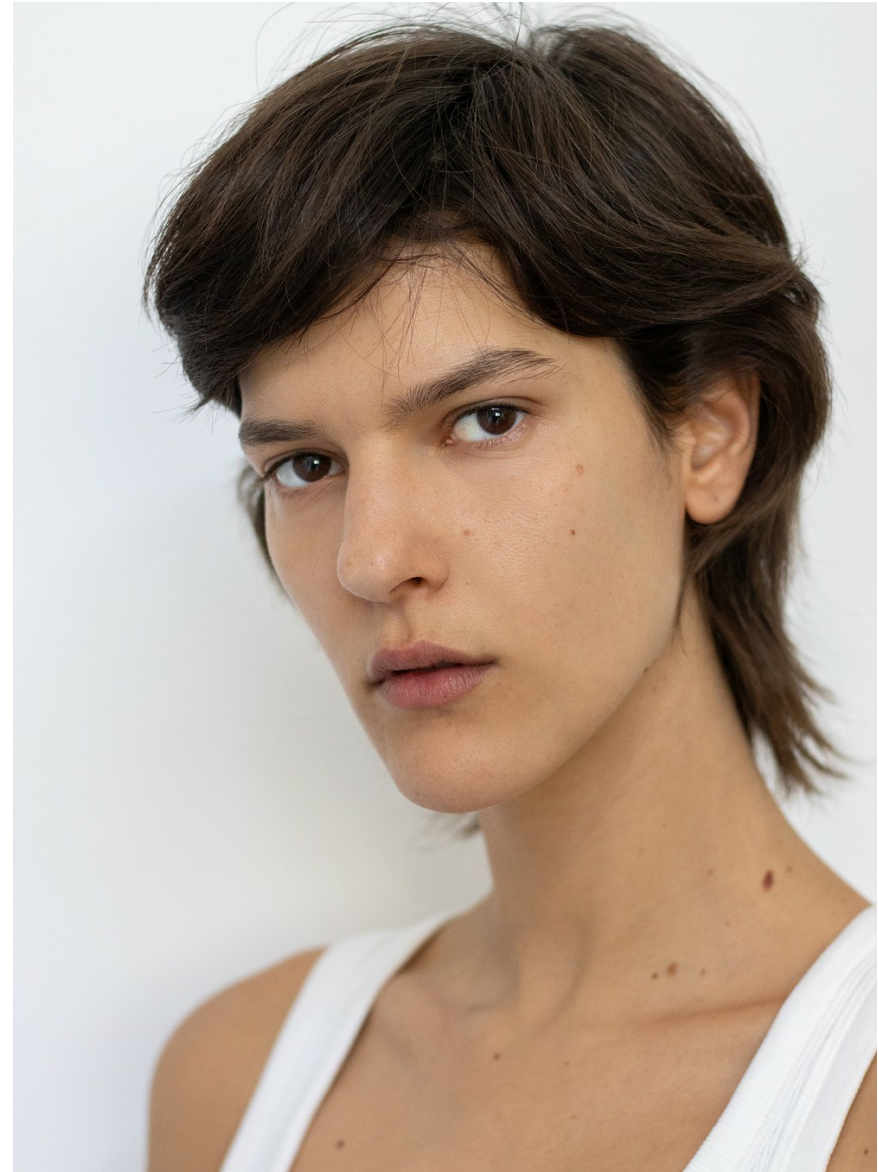

Romi

HEIGHT 5' 10" BUST 31½" WAIST 23½" HIPS 35"
SHOES 8 HAIR BROWN EYES BROWN

Romi

HEIGHT 5' 10" BUST 31½" WAIST 23½" HIPS 35"
SHOES 8 HAIR BROWN EYES BROWN

Romi

HEIGHT 5' 10" BUST 31½" WAIST 23½" HIPS 35"
SHOES 8 HAIR BROWN EYES BROWN