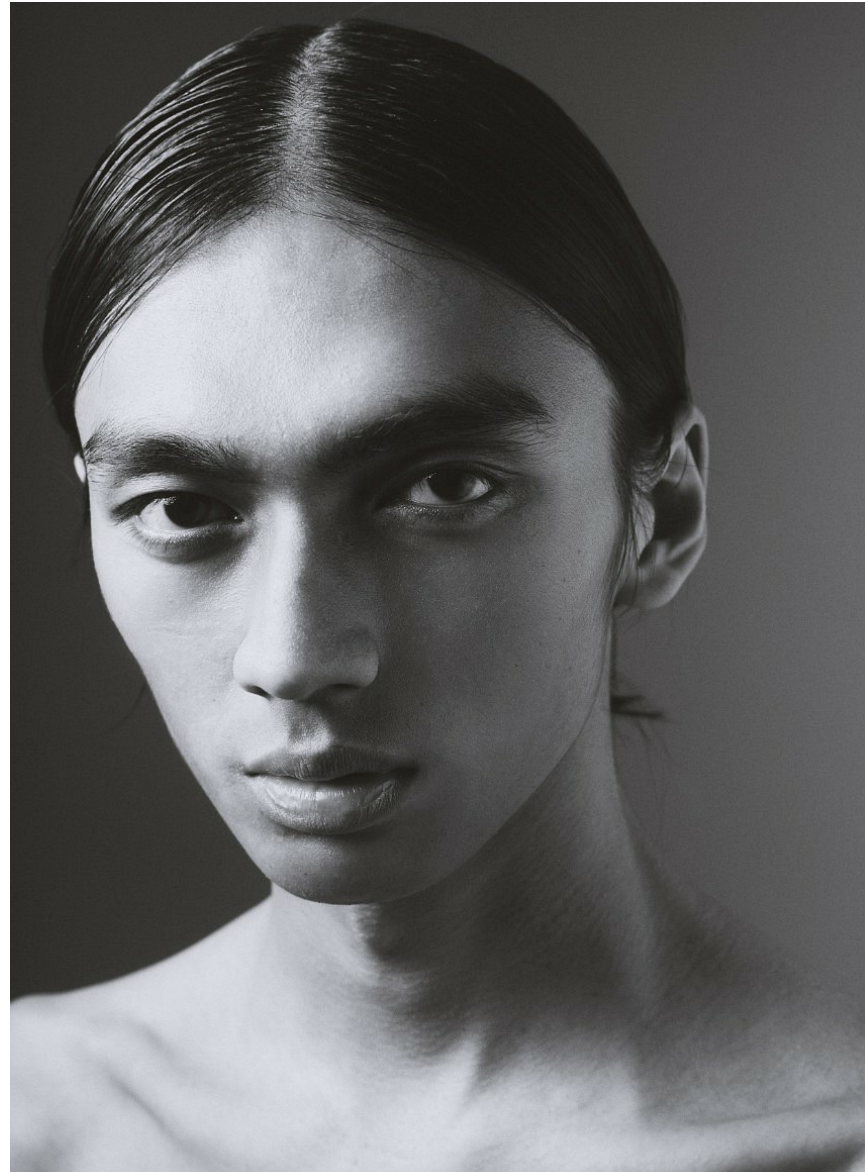

Raihan

HEIGHT 6' 1½" CHEST 31" WAIST 26" HIPS 33½"
SHOES 8½ HAIR DARK BROWN EYES BROWN

Raihan

HEIGHT 6' 1½" CHEST 31" WAIST 26" HIPS 33½"
SHOES 8½ HAIR DARK BROWN EYES BROWN

Raihan

HEIGHT 6' 1½" CHEST 31" WAIST 26" HIPS 33½"
SHOES 8½ HAIR DARK BROWN EYES BROWN

Raihan

HEIGHT 6' 1½" CHEST 31" WAIST 26" HIPS 33½"
SHOES 8½ HAIR DARK BROWN EYES BROWN

Raihan

HEIGHT 6' 1½" CHEST 31" WAIST 26" HIPS 33½"
SHOES 8½ HAIR DARK BROWN EYES BROWN