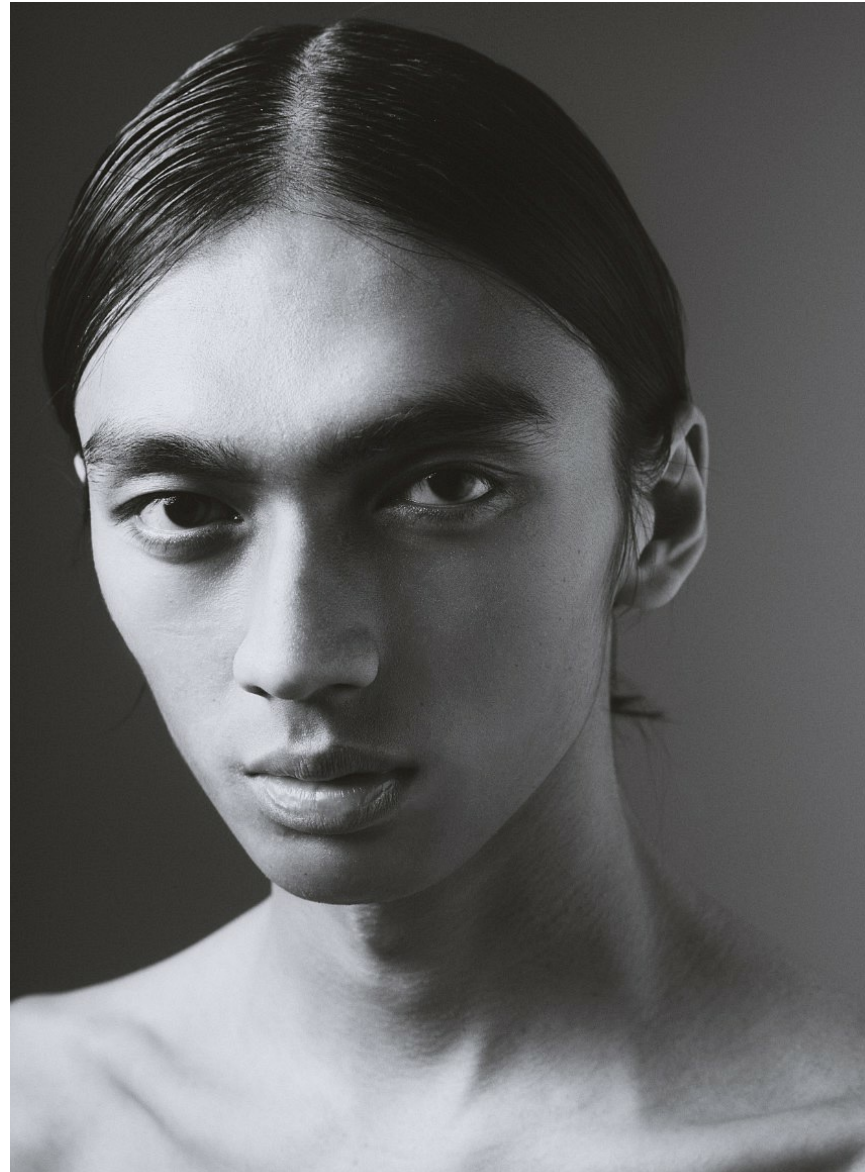

# Raihan

HEIGHT 6' 1½" CHEST 31" WAIST 26" HIPS 33½"  
SHOES 8½ HAIR DARK BROWN EYES BROWN