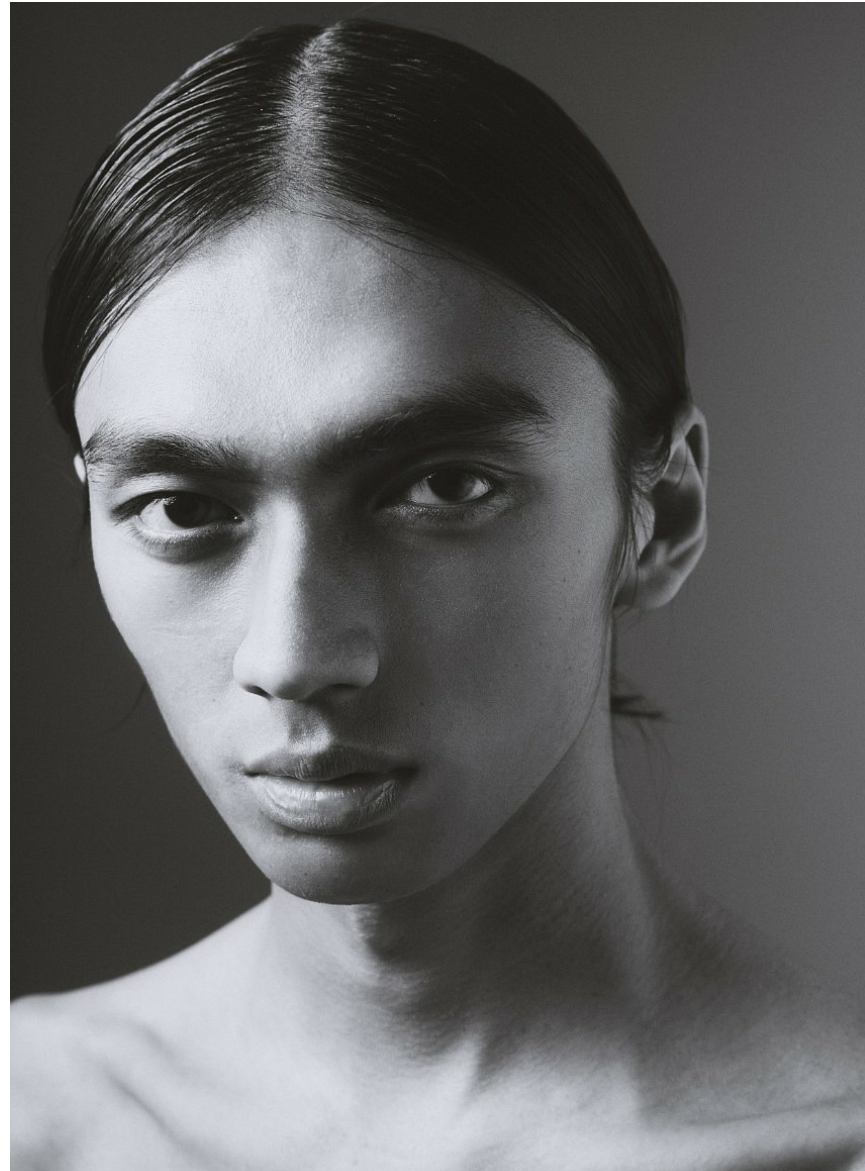

Raihan

HEIGHT 6' 1½" CHEST 31" WAIST 26" HIPS 33½"
SHOES 8½ HAIR DARK BROWN EYES BROWN

Raihan

HEIGHT 6' 1½" CHEST 31" WAIST 26" HIPS 33½"
SHOES 8½ HAIR DARK BROWN EYES BROWN

Raihan

HEIGHT 6' 1½" CHEST 31" WAIST 26" HIPS 33½"
SHOES 8½ HAIR DARK BROWN EYES BROWN

Raihan

HEIGHT 6' 1½" CHEST 31" WAIST 26" HIPS 33½"
SHOES 8½ HAIR DARK BROWN EYES BROWN

Raihan

HEIGHT 6' 1½" CHEST 31" WAIST 26" HIPS 33½"
SHOES 8½ HAIR DARK BROWN EYES BROWN