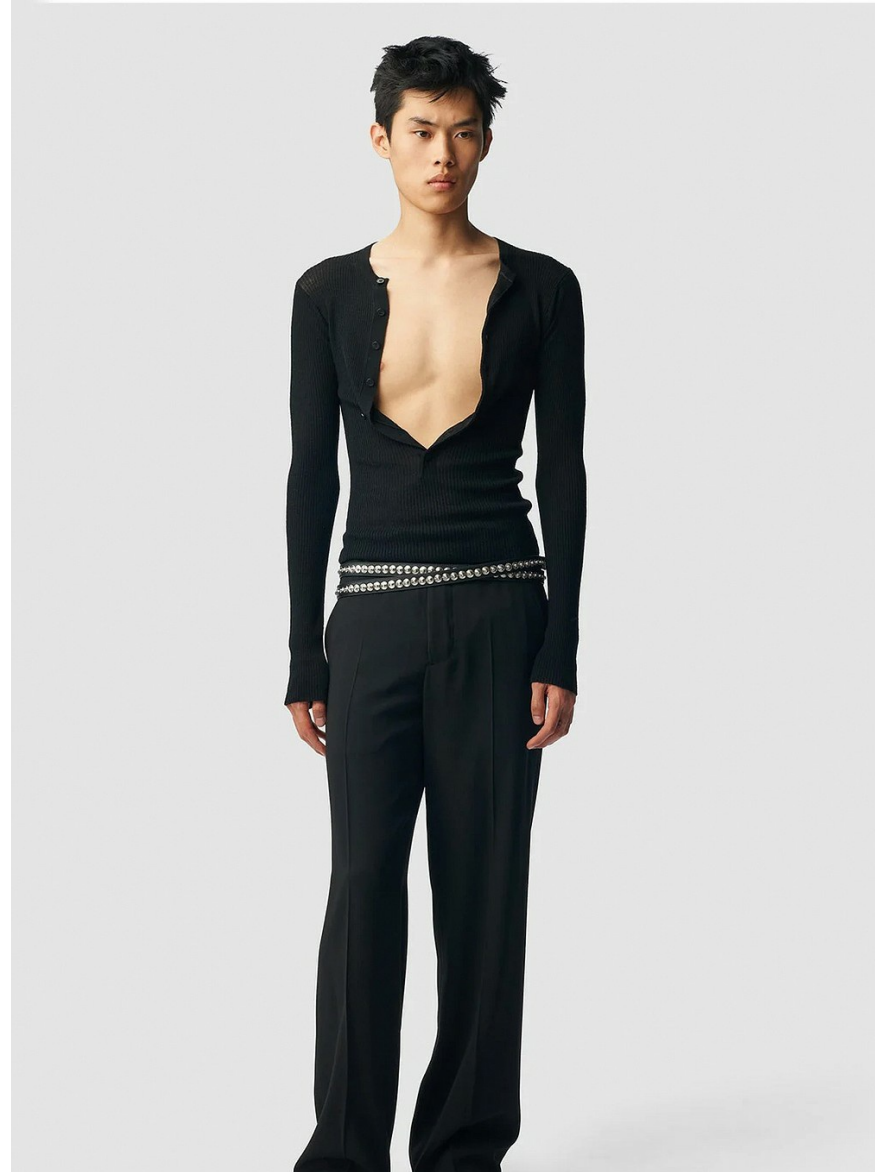

Dami

HEIGHT 6' 2" CHEST 34½" WAIST 27½" HIPS 36"
SHOES 10 HAIR BLACK EYES BROWN