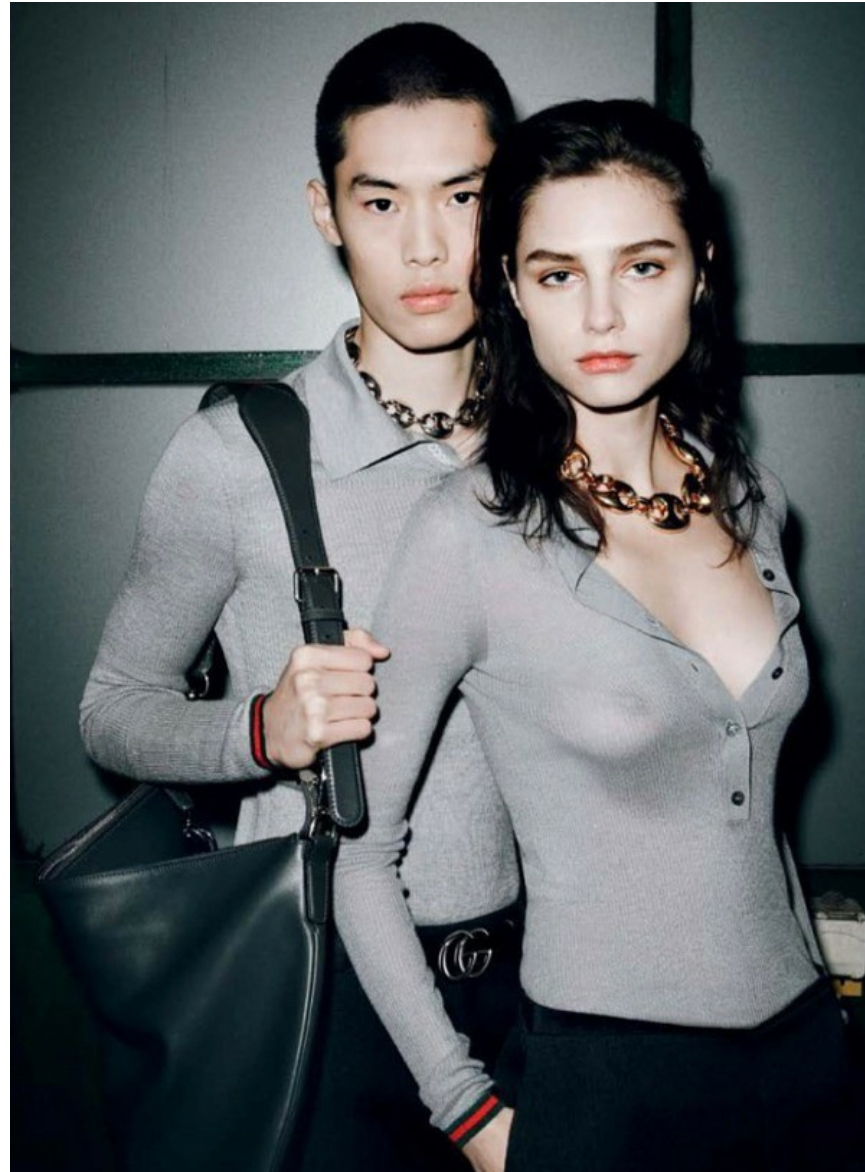

# Dami

HEIGHT 6' 2"   CHEST 34½"   WAIST 27½"   HIPS 36"  
SHOES 9½   HAIR BLACK   EYES BROWN