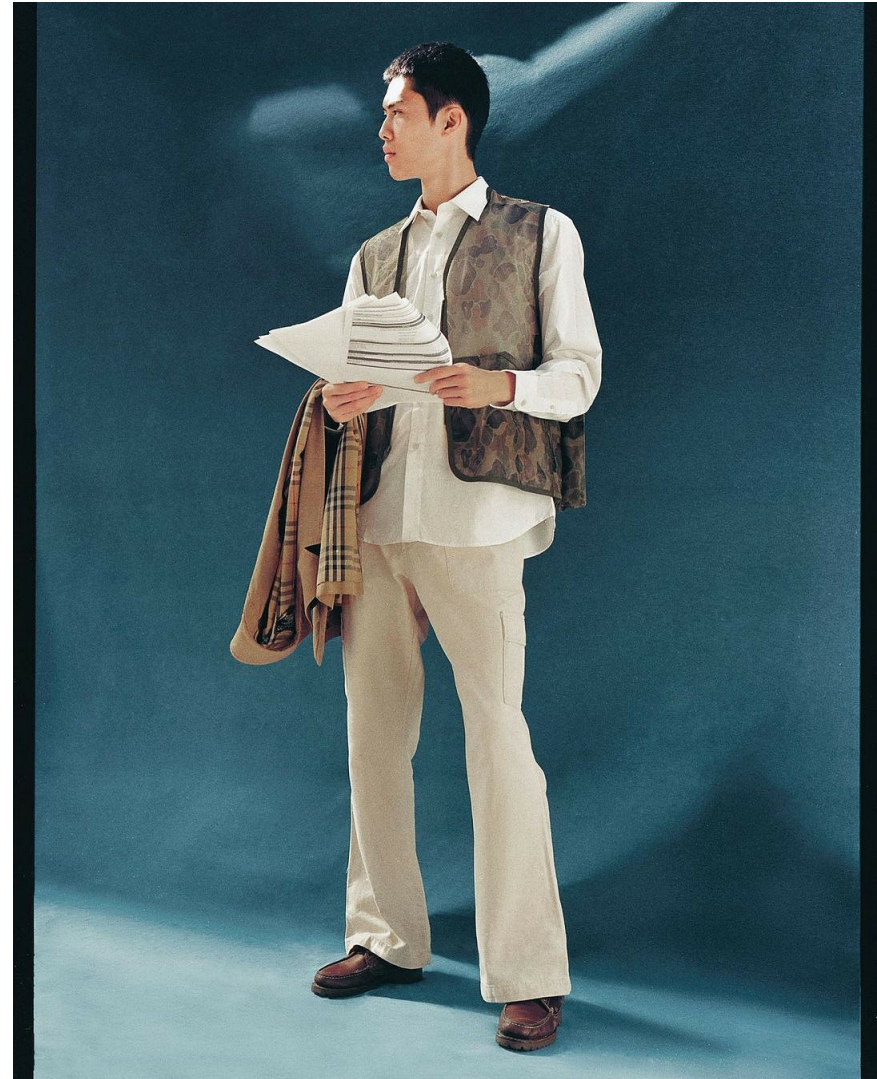

Dami

HEIGHT 6' 2"   CHEST 34½"   WAIST 27½"   HIPS 36"
SHOES 9½   HAIR BLACK   EYES BROWN