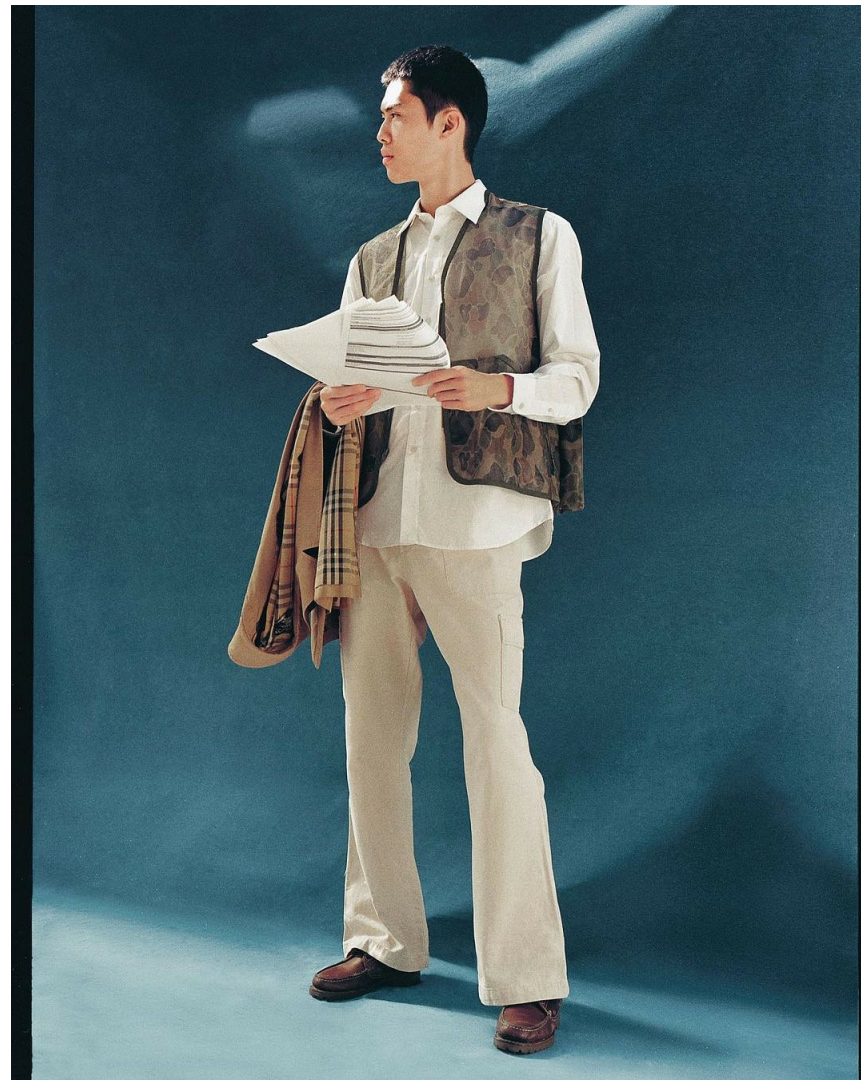

Dami

HEIGHT 6' 2" CHEST 34½" WAIST 27½" HIPS 36"
SHOES 10 HAIR BLACK EYES BROWN