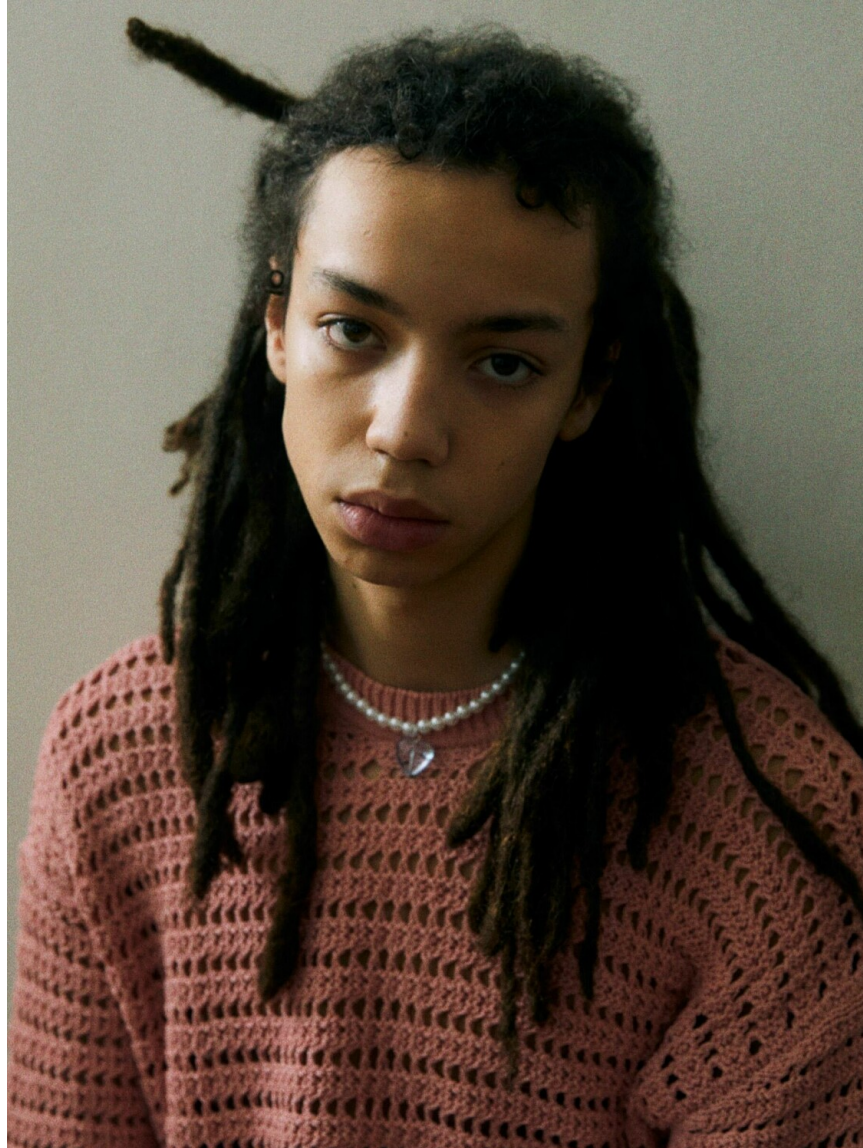

Desmond England

HEIGHT 6' 3" CHEST 36½" WAIST 27½" HIPS 37½"
SHOES 11

Desmond England

HEIGHT 6' 3" CHEST 36½" WAIST 27½" HIPS 37½"
SHOES 11

Desmond England

HEIGHT 6' 3" CHEST 36½" WAIST 27½" HIPS 37½"
SHOES 11

Desmond England

HEIGHT 6' 3" CHEST 36½" WAIST 27½" HIPS 37½"
SHOES 11

Desmond England

HEIGHT 6' 3" CHEST 36½" WAIST 27½" HIPS 37½"
SHOES 11