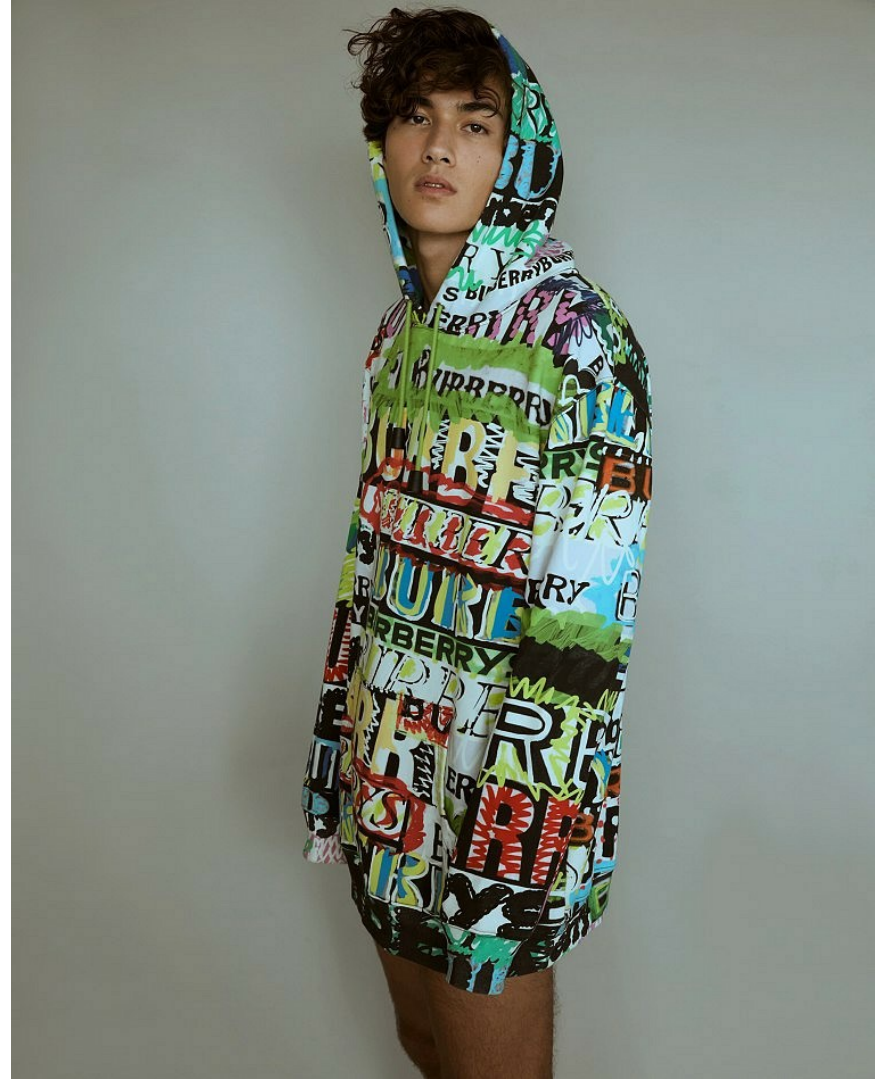

Florian

HEIGHT 6' 1" CHEST 36½" WAIST 29½" HIPS 36"
SHOES 9½ HAIR DARK BROWN EYES BROWN

Florian

HEIGHT 6' 1" CHEST 36½" WAIST 29½" HIPS 36"
SHOES 9½ HAIR DARK BROWN EYES BROWN

Florian

HEIGHT 6' 1" CHEST 36½" WAIST 29½" HIPS 36"
SHOES 9½ HAIR DARK BROWN EYES BROWN