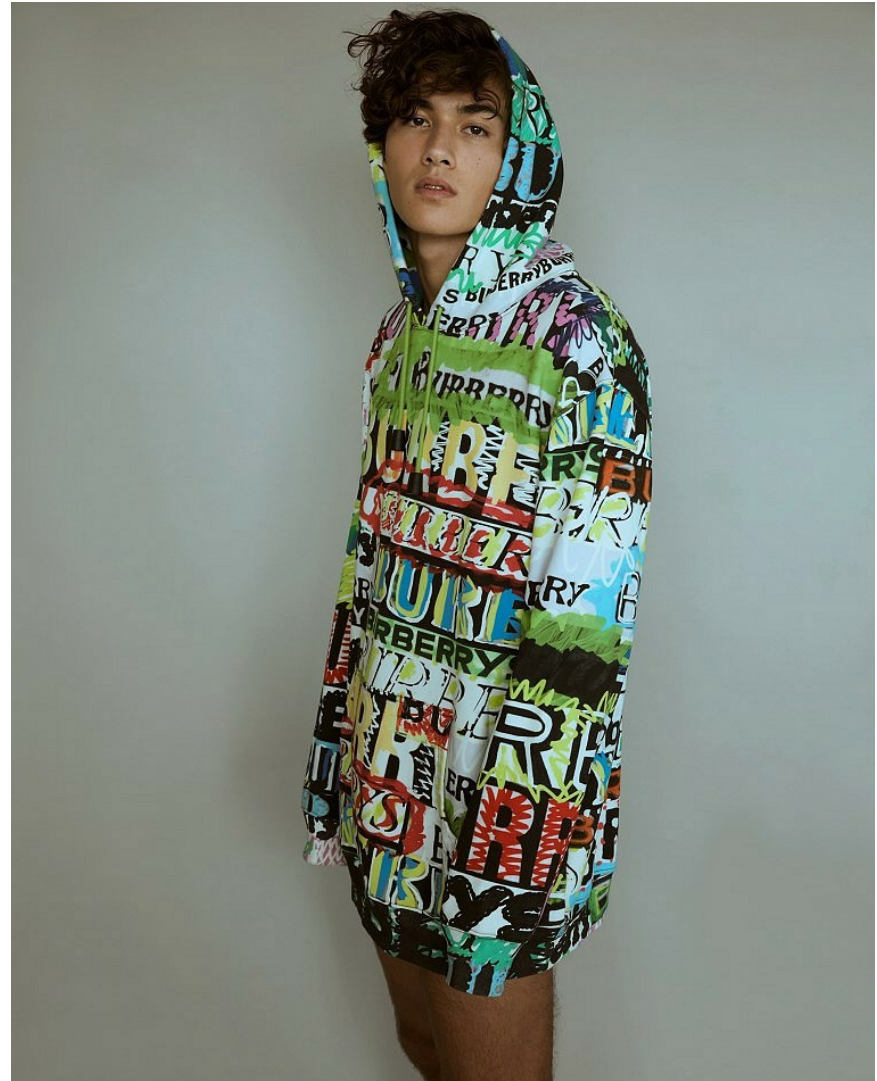

Florian

HEIGHT 6' 1" CHEST 36½" WAIST 29½" HIPS 36"
SHOES 9½ HAIR DARK BROWN EYES BROWN

Florian

HEIGHT 6' 1" CHEST 36½" WAIST 29½" HIPS 36"
SHOES 9½ HAIR DARK BROWN EYES BROWN

Florian

HEIGHT 6' 1" CHEST 36½" WAIST 29½" HIPS 36"
SHOES 9½ HAIR DARK BROWN EYES BROWN

Florian

HEIGHT 6' 1" CHEST 36½" WAIST 29½" HIPS 36"
SHOES 9½ HAIR DARK BROWN EYES BROWN

Florian

HEIGHT 6' 1" CHEST 36½" WAIST 29½" HIPS 36"
SHOES 9½ HAIR DARK BROWN EYES BROWN