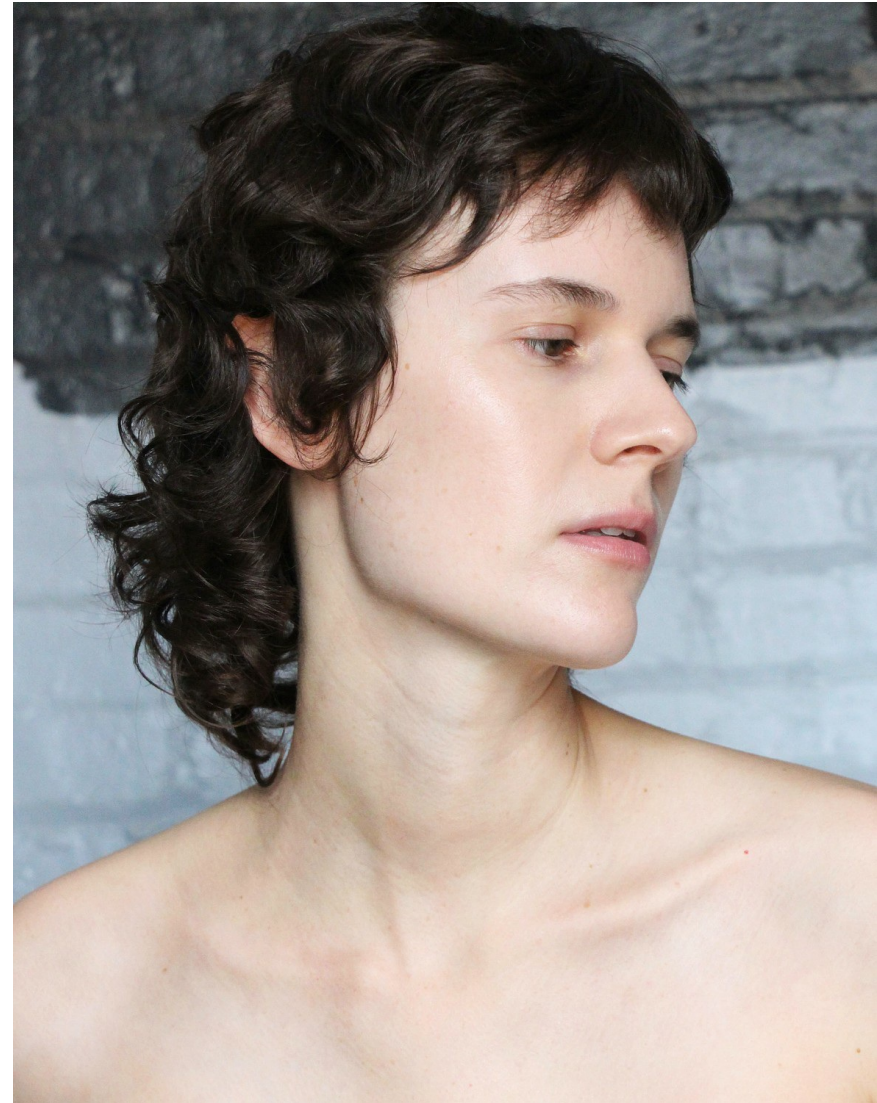

Family Meurer

HEIGHT 5' 11" BUST 31" WAIST 23½" HIPS 34½"
SHOES 9 HAIR BROWN EYES GREEN

Family Meurer

HEIGHT 5' 11" BUST 31" WAIST 23½" HIPS 34½"
SHOES 9 HAIR BROWN EYES GREEN

Family Meurer

HEIGHT 5' 11" BUST 31" WAIST 23½" HIPS 34½"
SHOES 9 HAIR BROWN EYES GREEN