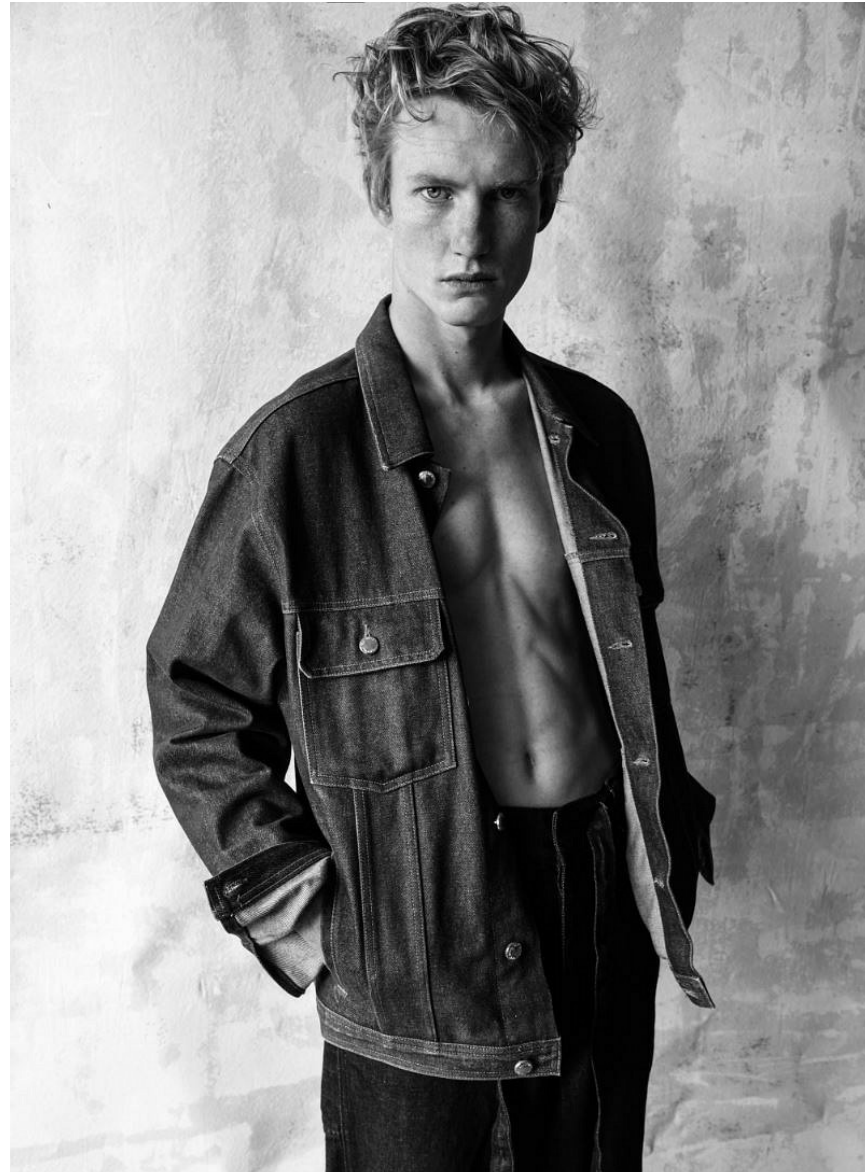

# Cristian

HEIGHT 6' 2"   CHEST 37"   WAIST 29"   HIPS 36"  
SHOES 8½   HAIR RED   EYES GREEN