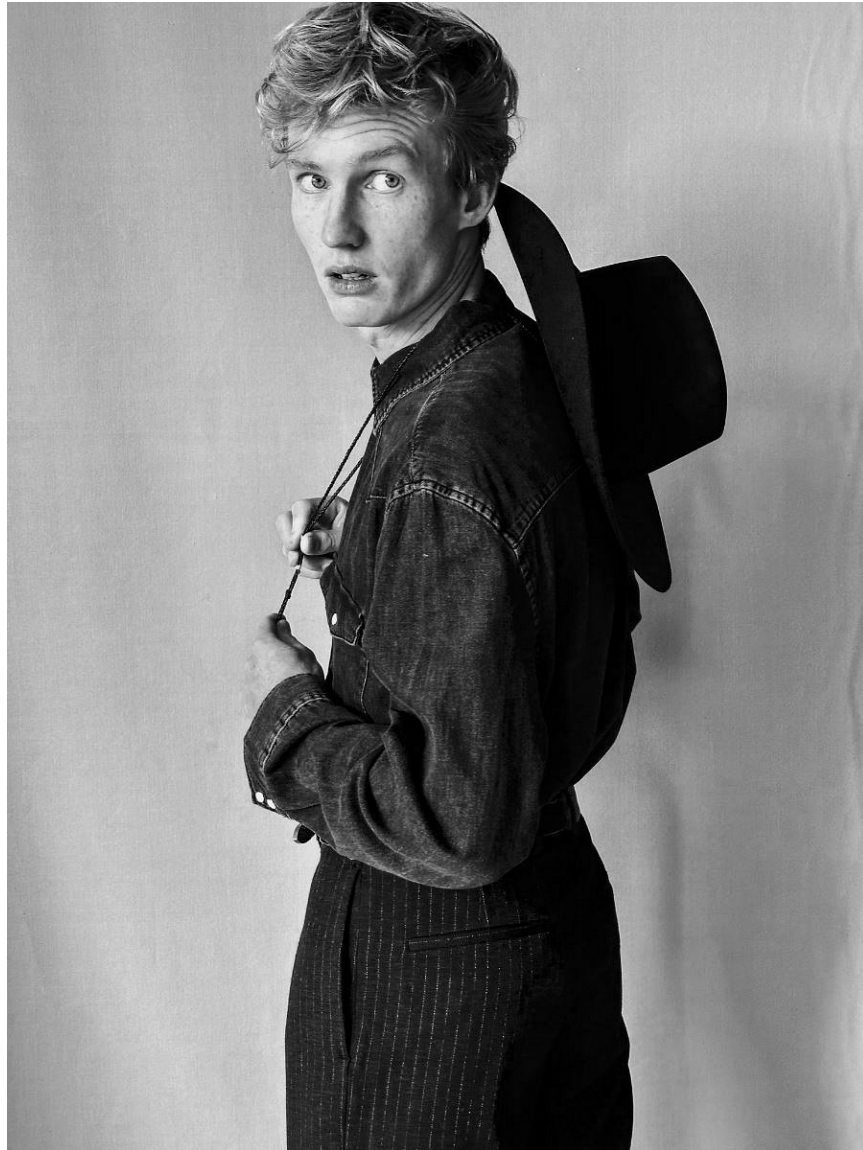

Cristian

HEIGHT 6' 2" CHEST 37" WAIST 29" HIPS 36"
SHOES 8½ HAIR RED EYES GREEN

Cristian

HEIGHT 6' 2" CHEST 37" WAIST 29" HIPS 36"
SHOES 8½ HAIR RED EYES GREEN

Cristian

HEIGHT 6' 2" CHEST 37" WAIST 29" HIPS 36"
SHOES 8½ HAIR RED EYES GREEN

Cristian

HEIGHT 6' 2" CHEST 37" WAIST 29" HIPS 36"
SHOES 8½ HAIR RED EYES GREEN

Cristian

HEIGHT 6' 2" CHEST 37" WAIST 29" HIPS 36"
SHOES 8½ HAIR RED EYES GREEN