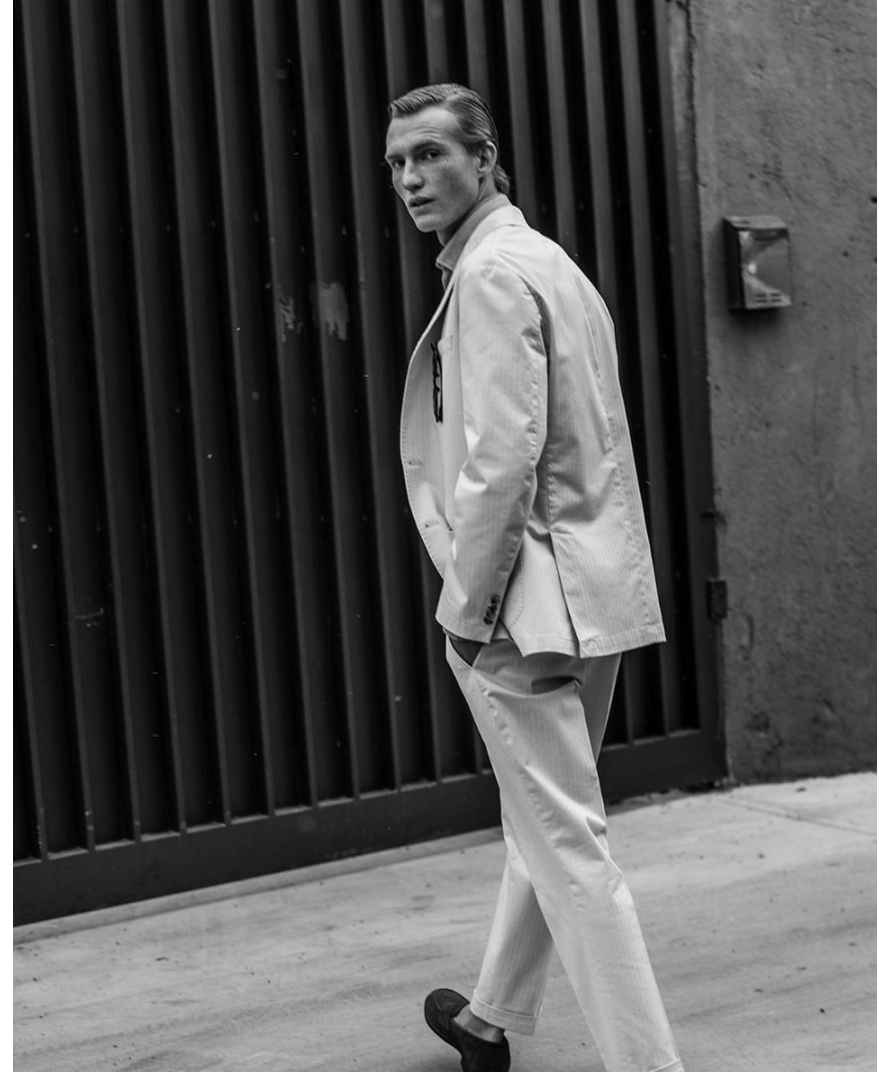

Cristian

HEIGHT 6' 2"   CHEST 37"   WAIST 29"   HIPS 36"
SHOES 8½   HAIR RED   EYES GREEN