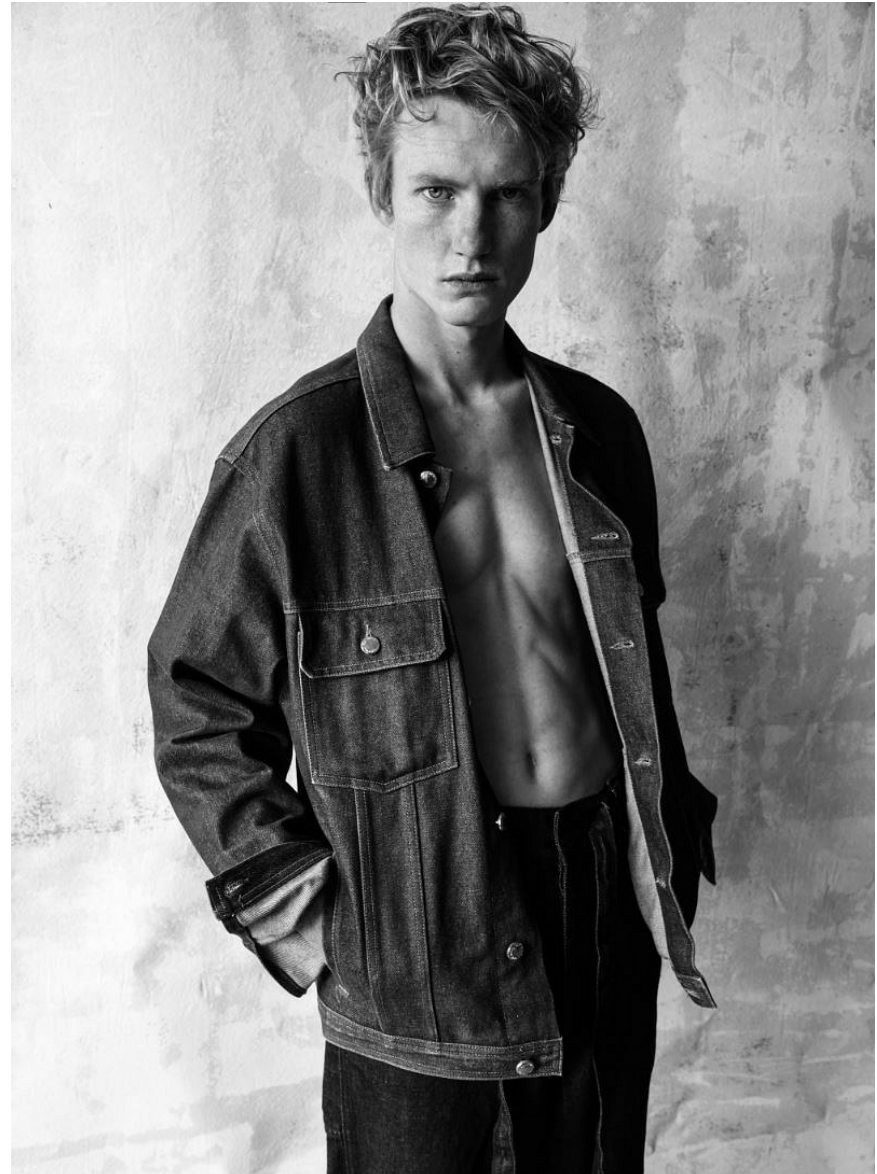

Cristian

HEIGHT 6' 2" CHEST 37" WAIST 29" HIPS 36"
SHOES 8½ HAIR RED EYES GREEN

Cristian

HEIGHT 6' 2" CHEST 37" WAIST 29" HIPS 36"
SHOES 8½ HAIR RED EYES GREEN

Cristian

HEIGHT 6' 2" CHEST 37" WAIST 29" HIPS 36"
SHOES 8½ HAIR RED EYES GREEN

Cristian

HEIGHT 6' 2" CHEST 37" WAIST 29" HIPS 36"
SHOES 8½ HAIR RED EYES GREEN

Cristian

HEIGHT 6' 2" CHEST 37" WAIST 29" HIPS 36"
SHOES 8½ HAIR RED EYES GREEN