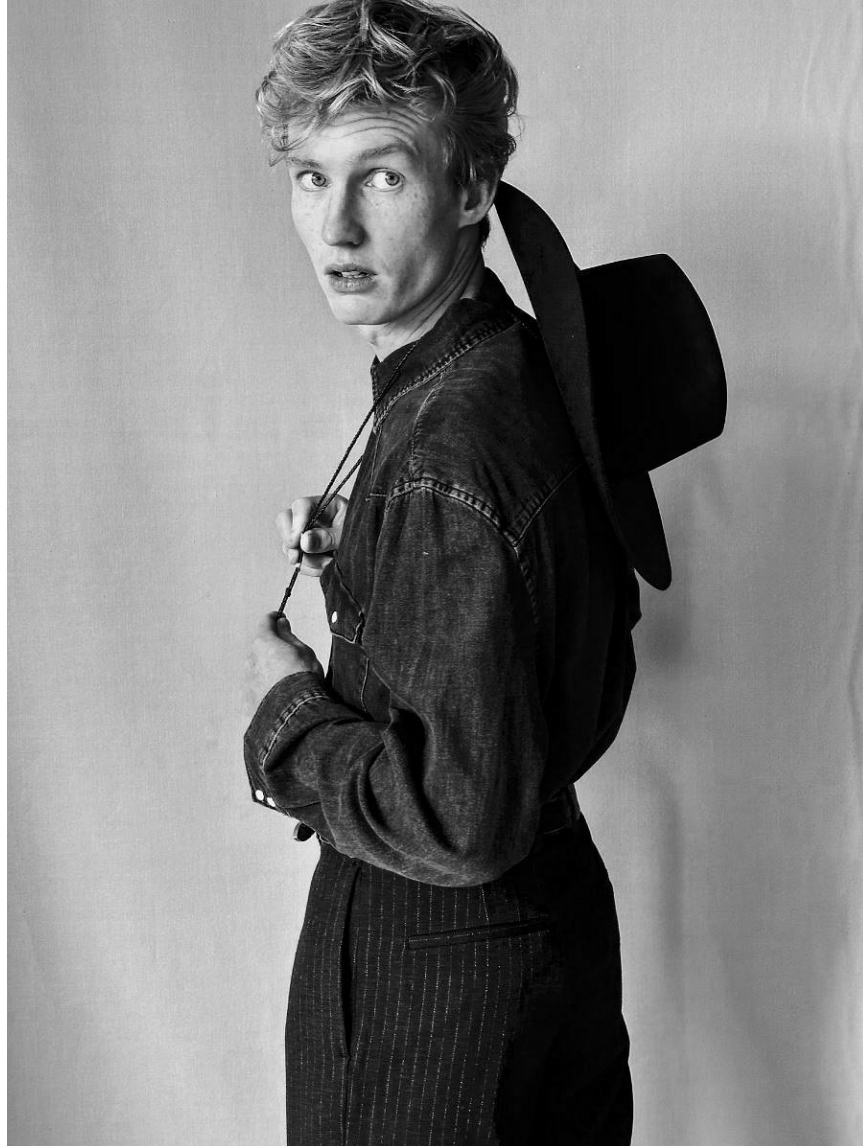

Cristian

HEIGHT 6' 2"   CHEST 37"   WAIST 29"   HIPS 36"
SHOES 8½   HAIR RED   EYES GREEN