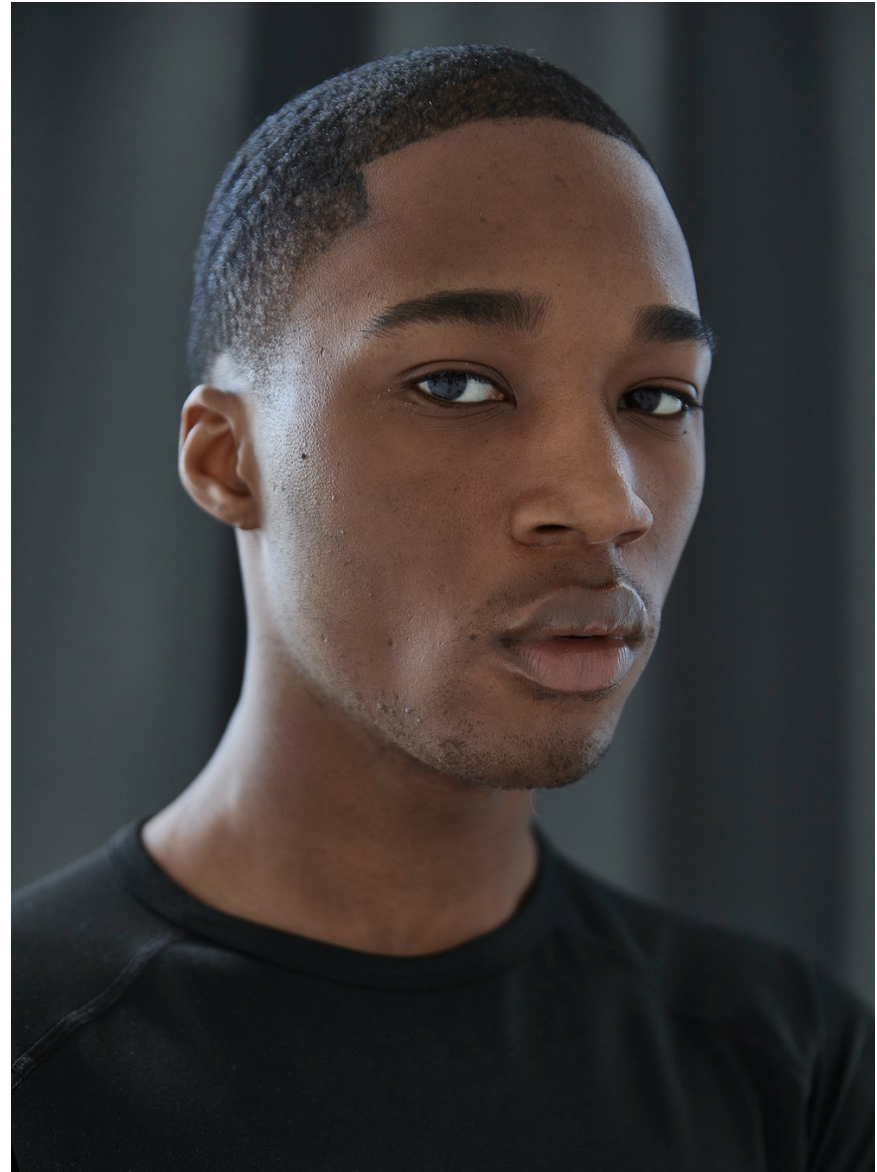

# Jayh Lorenzo

HEIGHT 6' 1½" CHEST 34" WAIST 26" HIPS 35"  
SHOES 9½ HAIR BLACK EYES BROWN