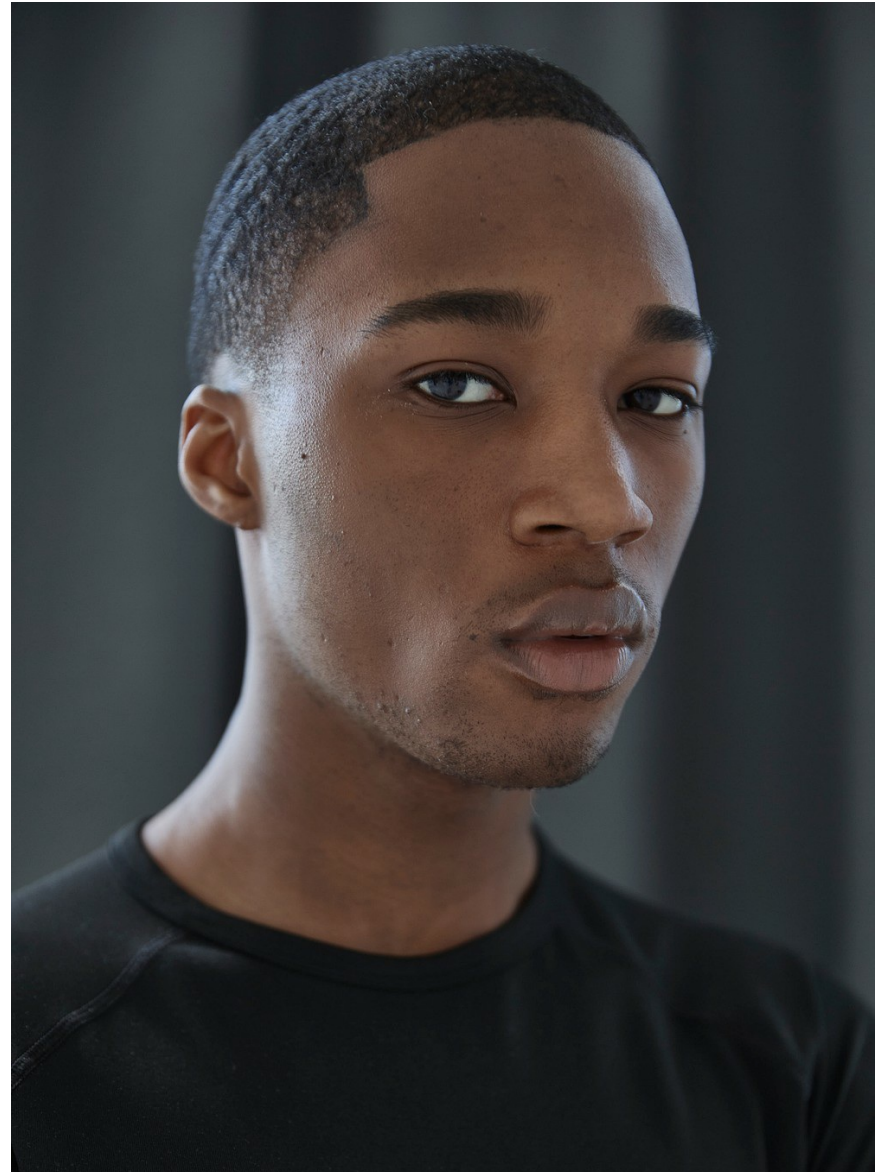

Jayh Lorenzo

HEIGHT 6' 1½" CHEST 34" WAIST 26" HIPS 35"
SHOES 9½ HAIR BLACK EYES BROWN

Jayh Lorenzo

HEIGHT 6' 1½" CHEST 34" WAIST 26" HIPS 35"
SHOES 9½ HAIR BLACK EYES BROWN

Jayh Lorenzo

HEIGHT 6' 1½" CHEST 34" WAIST 26" HIPS 35"
SHOES 9½ HAIR BLACK EYES BROWN

Jayh Lorenzo

HEIGHT 6' 1½" CHEST 34" WAIST 26" HIPS 35"
SHOES 9½ HAIR BLACK EYES BROWN