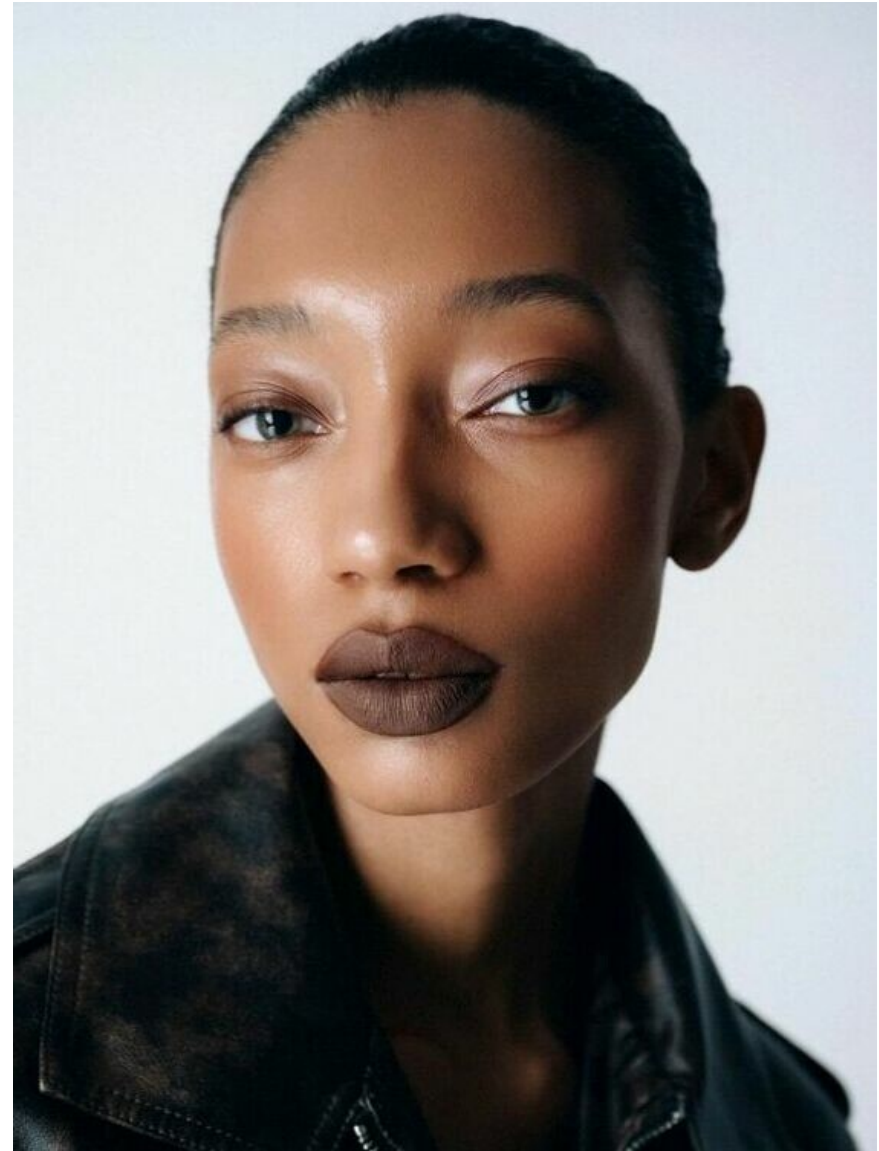

Ciara Johnson

HEIGHT 5' 6"   BUST 33"   WAIST 24"   HIPS 34½"
SHOES 8½   HAIR BROWN   EYES GREEN