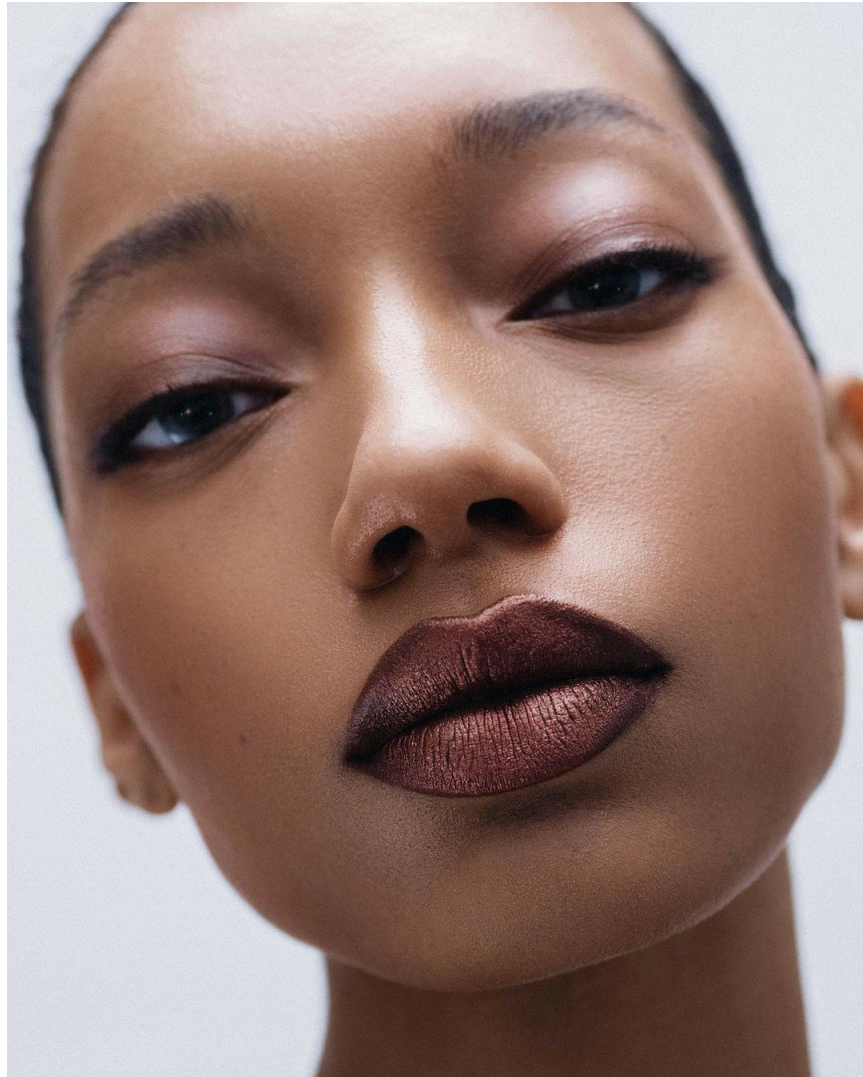

Ciara Johnson

HEIGHT 5' 6"   BUST 33"   WAIST 24"   HIPS 34½"
SHOES 8½   HAIR BROWN   EYES GREEN