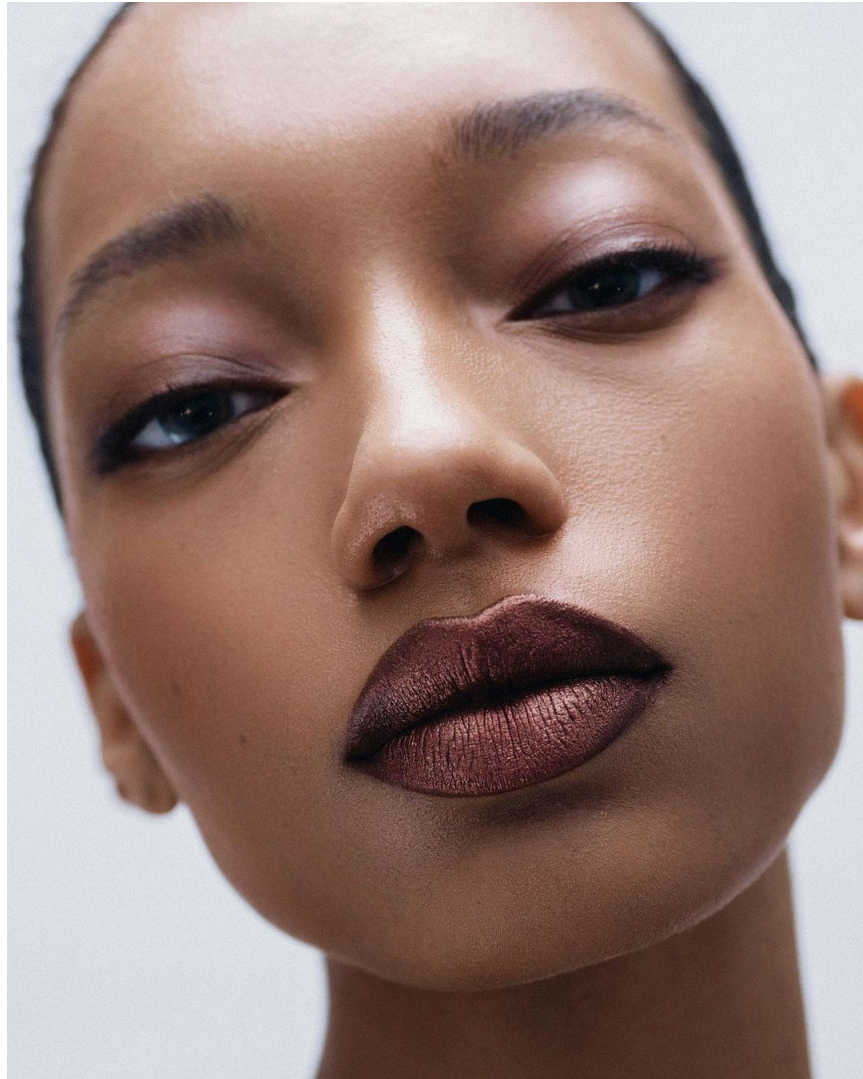

Ciara Johnson

HEIGHT 5' 6"   BUST 33"   WAIST 24"   HIPS 34½"
SHOES 8½   HAIR BROWN   EYES GREEN