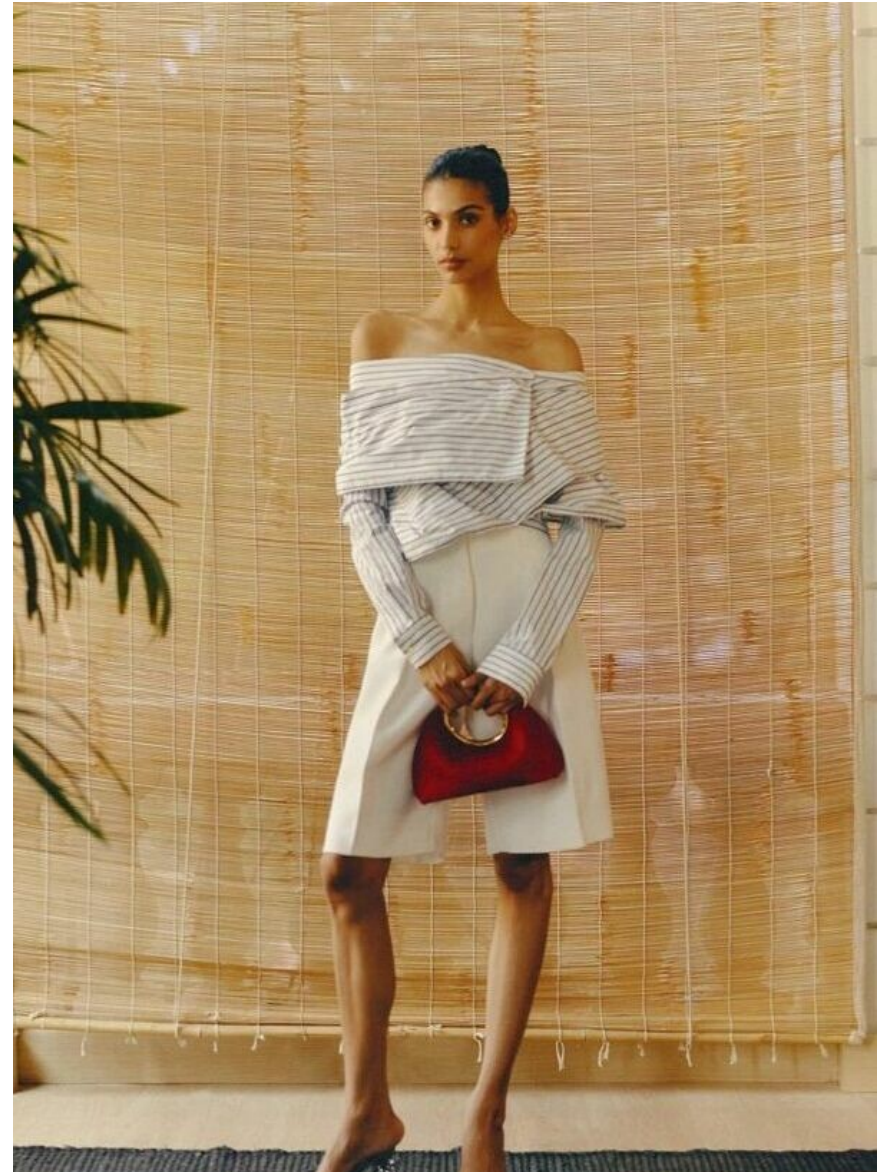

Gauri

HEIGHT 5' 11" BUST 33" WAIST 24" HIPS 34"
SHOES 10½ HAIR BLACK EYES BROWN

Gauri

HEIGHT 5' 11" BUST 33" WAIST 24" HIPS 34"
SHOES 10½ HAIR BLACK EYES BROWN

Gauri

HEIGHT 5' 11" BUST 33" WAIST 24" HIPS 34"
SHOES 10½ HAIR BLACK EYES BROWN