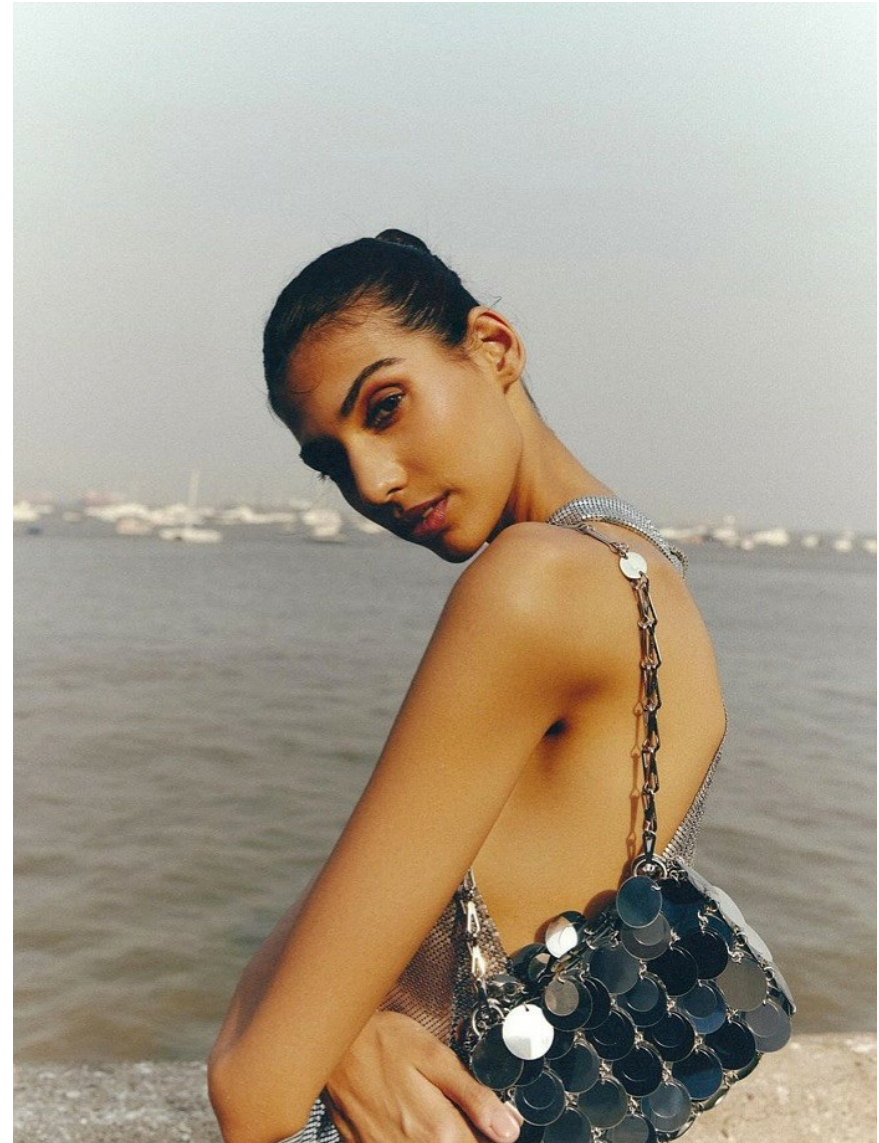

Gauri

HEIGHT 5' 11" BUST 33" WAIST 24" HIPS 34"
SHOES 10½ HAIR BLACK EYES BROWN

Gauri

HEIGHT 5' 11" BUST 33" WAIST 24" HIPS 34"
SHOES 10½ HAIR BLACK EYES BROWN

Gauri

HEIGHT 5' 11" BUST 33" WAIST 24" HIPS 34"
SHOES 10½ HAIR BLACK EYES BROWN