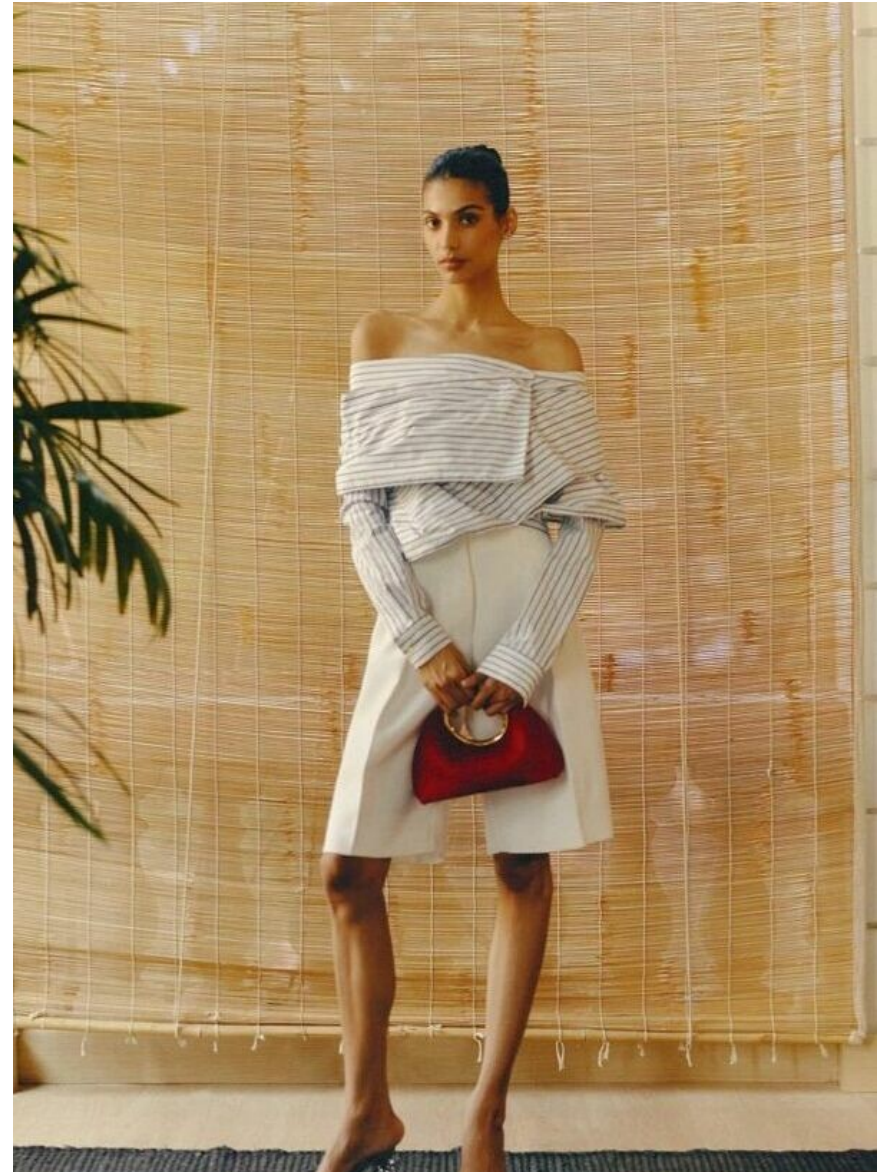

Gauri

HEIGHT 5' 11" BUST 33" WAIST 24" HIPS 34"
SHOES 10½ HAIR BLACK EYES BROWN

Gauri

HEIGHT 5' 11" BUST 33" WAIST 24" HIPS 34"
SHOES 10½ HAIR BLACK EYES BROWN

Gauri

HEIGHT 5' 11" BUST 33" WAIST 24" HIPS 34"
SHOES 10½ HAIR BLACK EYES BROWN