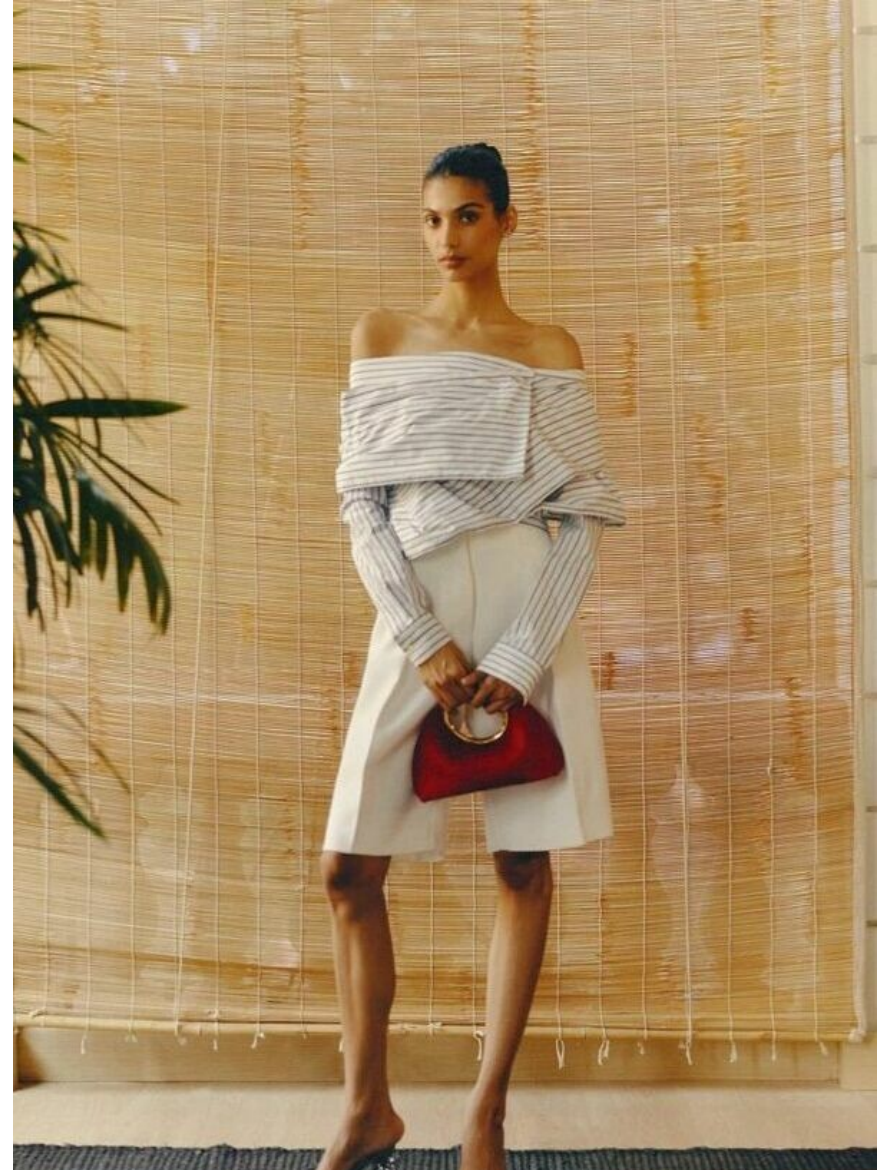

Gauri

HEIGHT 5' 11"   BUST 33"   WAIST 24"   HIPS 34"
SHOES 10½   HAIR BLACK   EYES BROWN