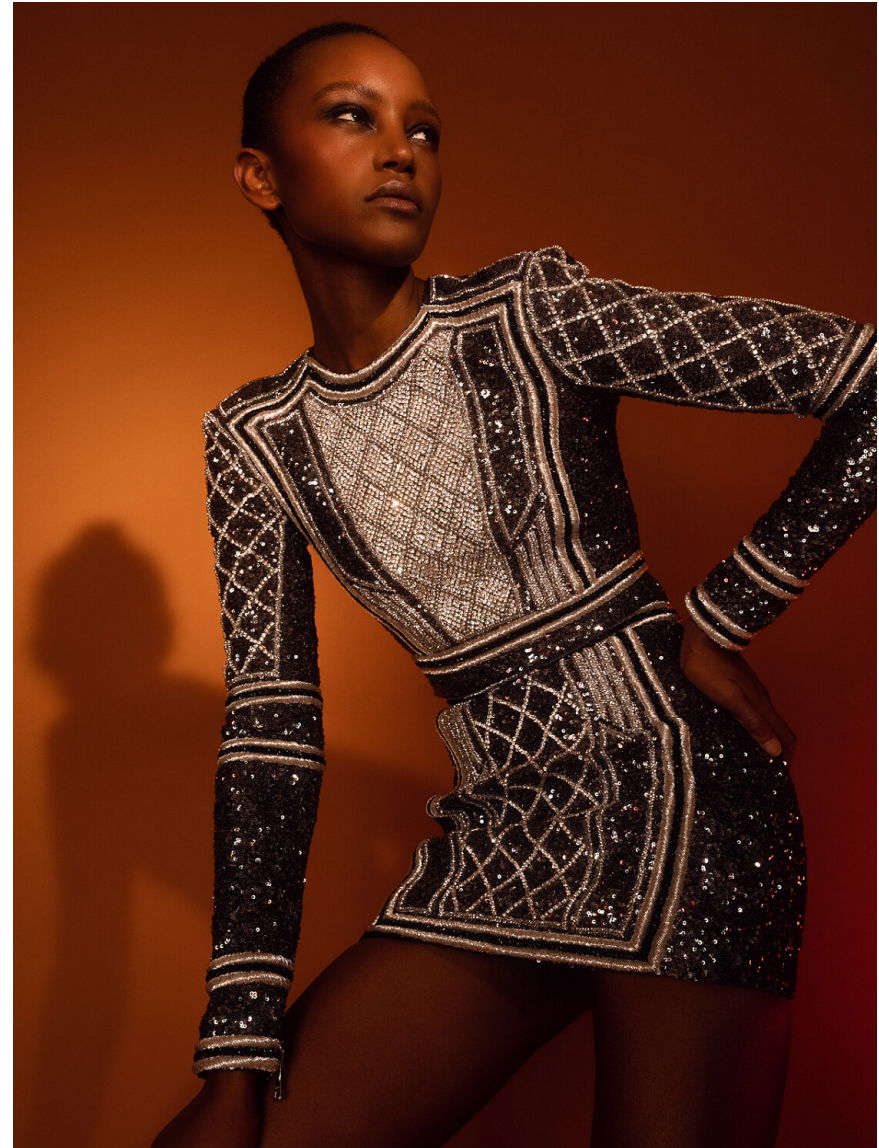

Christelle Yambayisa

HEIGHT 5' 11" BUST 33½" WAIST 23" HIPS 35"
SHOES 8 HAIR BLACK EYES BROWN