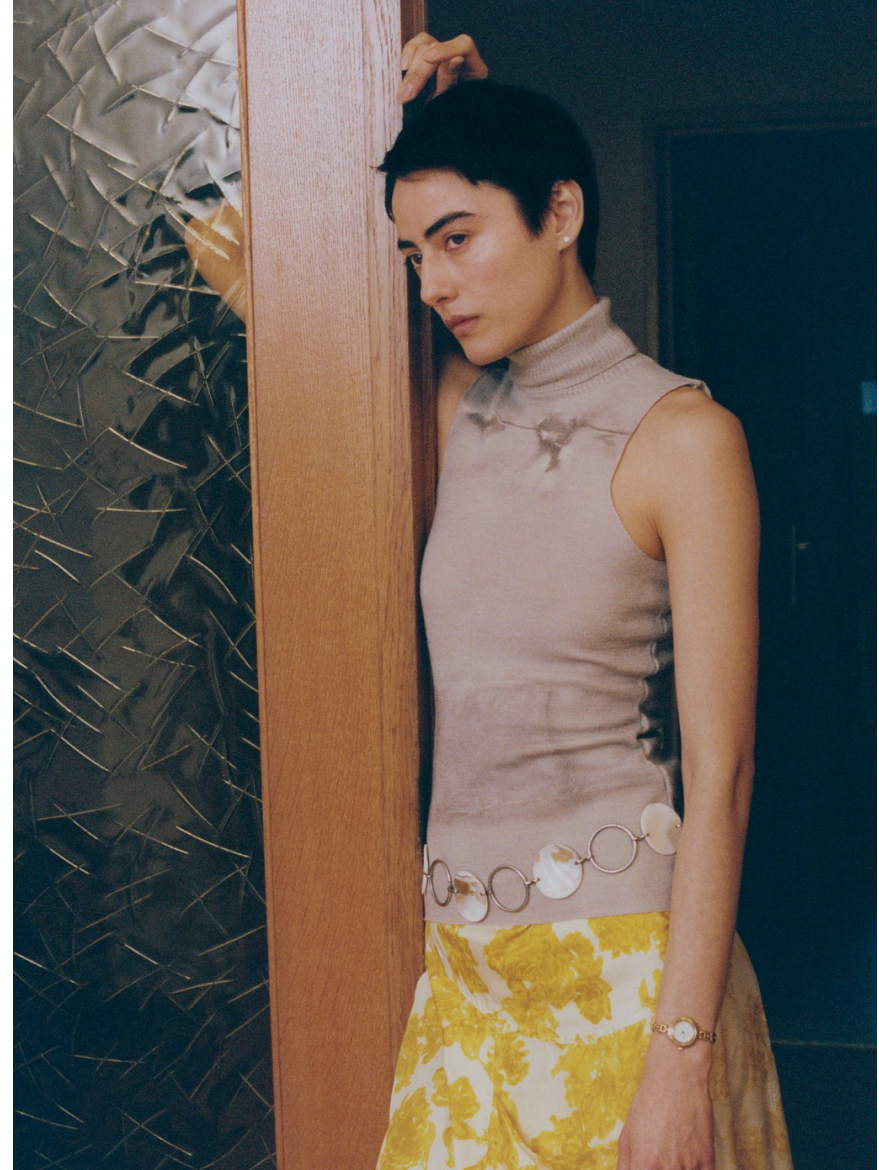

Emily Jeanne Debock

HEIGHT 5' 9" BUST 32" WAIST 25½" HIPS 35½"
SHOES 8 HAIR BROWN EYES BROWN

Emily Jeanne Debock

HEIGHT 5' 9" BUST 32" WAIST 25½" HIPS 35½"
SHOES 8 HAIR BROWN EYES BROWN

Emily Jeanne Debock

HEIGHT 5' 9" BUST 32" WAIST 25½" HIPS 35½"
SHOES 8 HAIR BROWN EYES BROWN

Emily Jeanne Debock

HEIGHT 5' 9" BUST 32" WAIST 25½" HIPS 35½"
SHOES 8 HAIR BROWN EYES BROWN

Emily Jeanne Debock

HEIGHT 5' 9" BUST 32" WAIST 25½" HIPS 35½"
SHOES 8 HAIR BROWN EYES BROWN