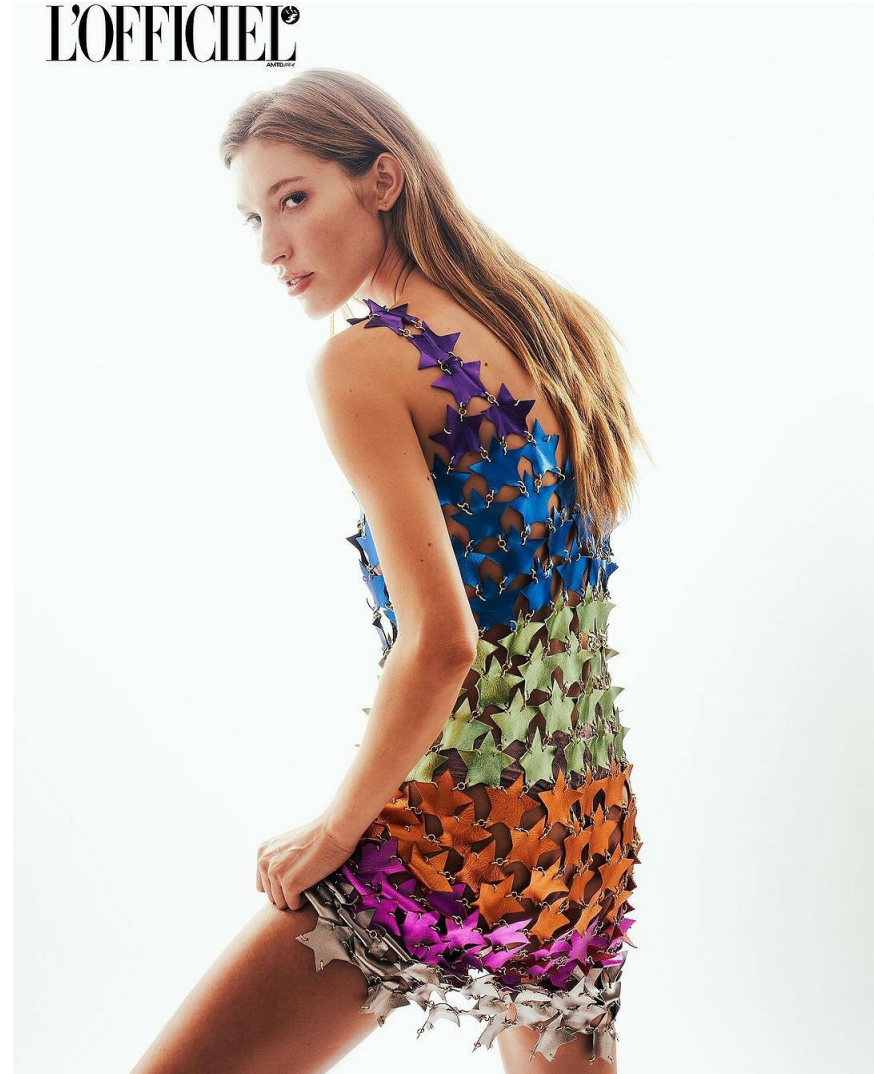

# Fer Zilio

HEIGHT 5' 9½" BUST 32½" WAIST 23½" HIPS 35½"  
SHOES 7 HAIR DARK BLOND EYES BROWN