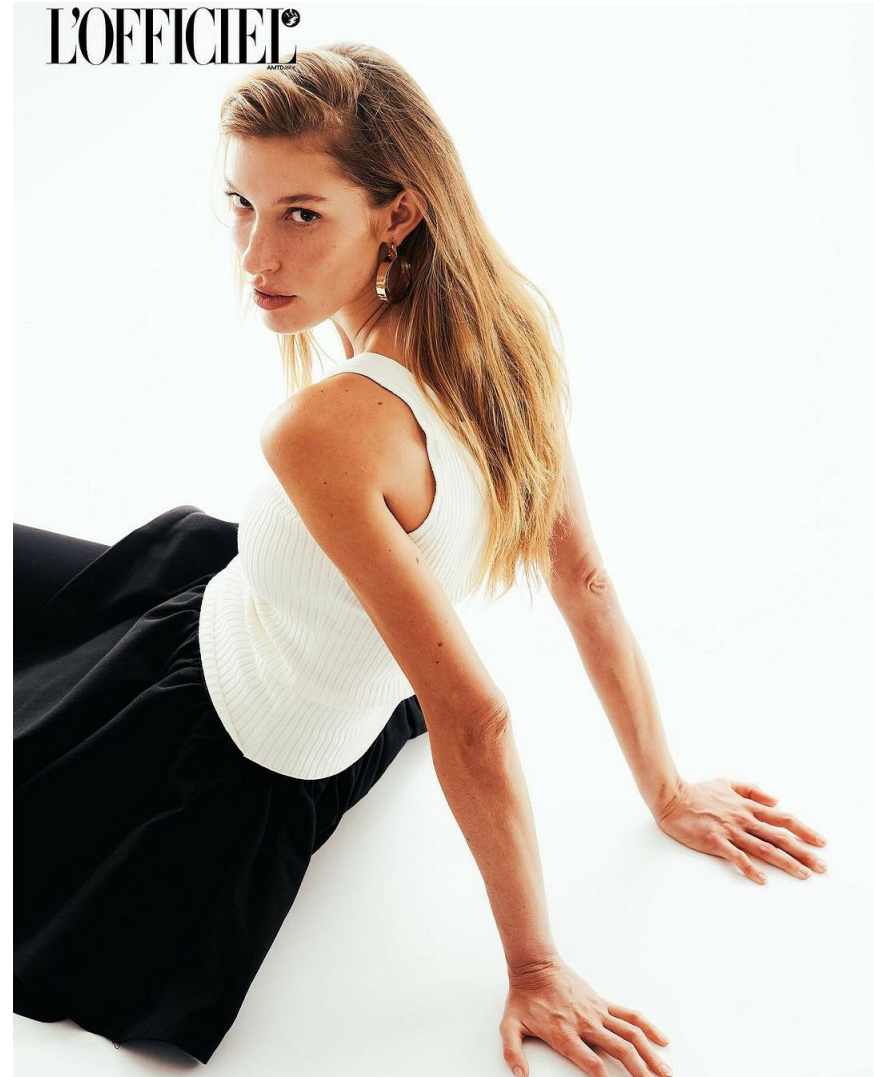

# Fer Zilio

HEIGHT 5' 9½" BUST 32½" WAIST 23½" HIPS 35½"  
SHOES 7 HAIR DARK BLOND EYES BROWN