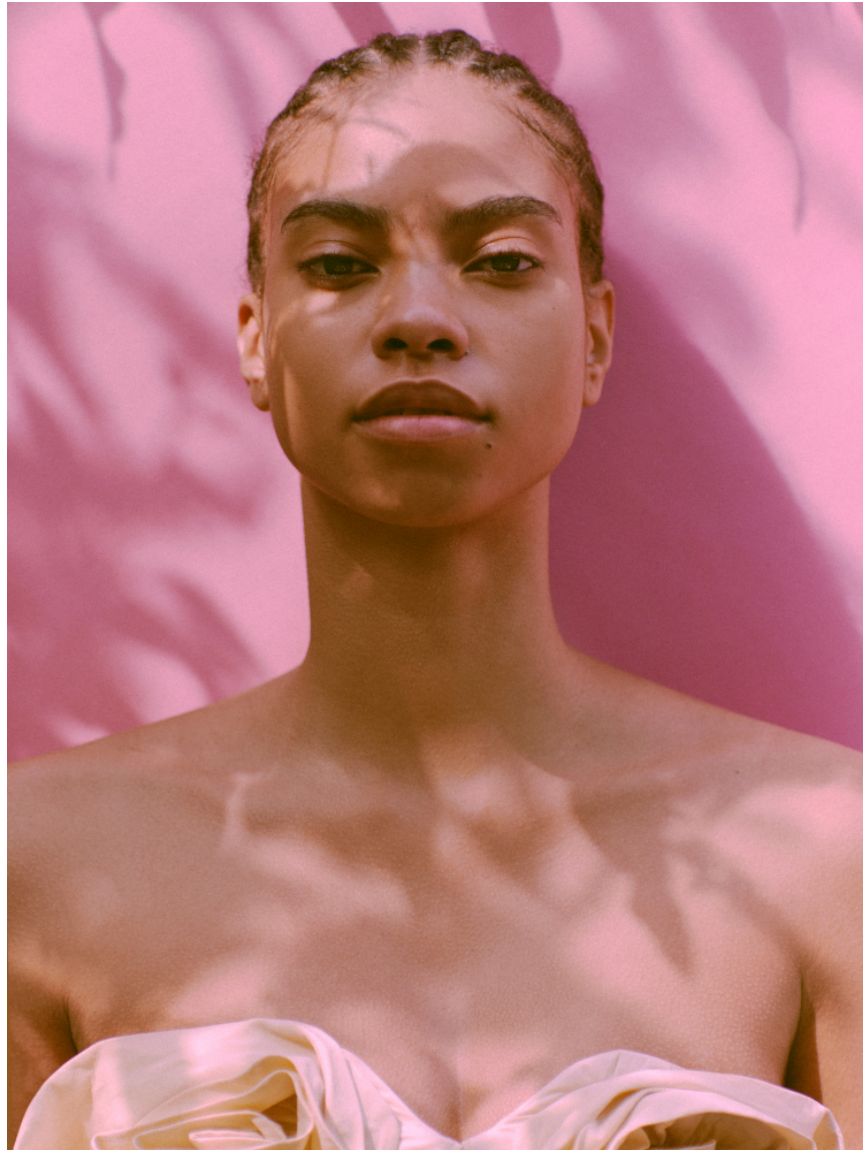

Isadora

HEIGHT 5' 11½" BUST 31" WAIST 24" HIPS 35"
SHOES 10 HAIR BROWN EYES BROWN

Isadora

HEIGHT 5' 11½" BUST 31" WAIST 24" HIPS 35"
SHOES 10 HAIR BROWN EYES BROWN

Isadora

HEIGHT 5' 11½" BUST 31" WAIST 24" HIPS 35"
SHOES 10 HAIR BROWN EYES BROWN

Isadora

HEIGHT 5' 11½" BUST 31" WAIST 24" HIPS 35"
SHOES 10 HAIR BROWN EYES BROWN