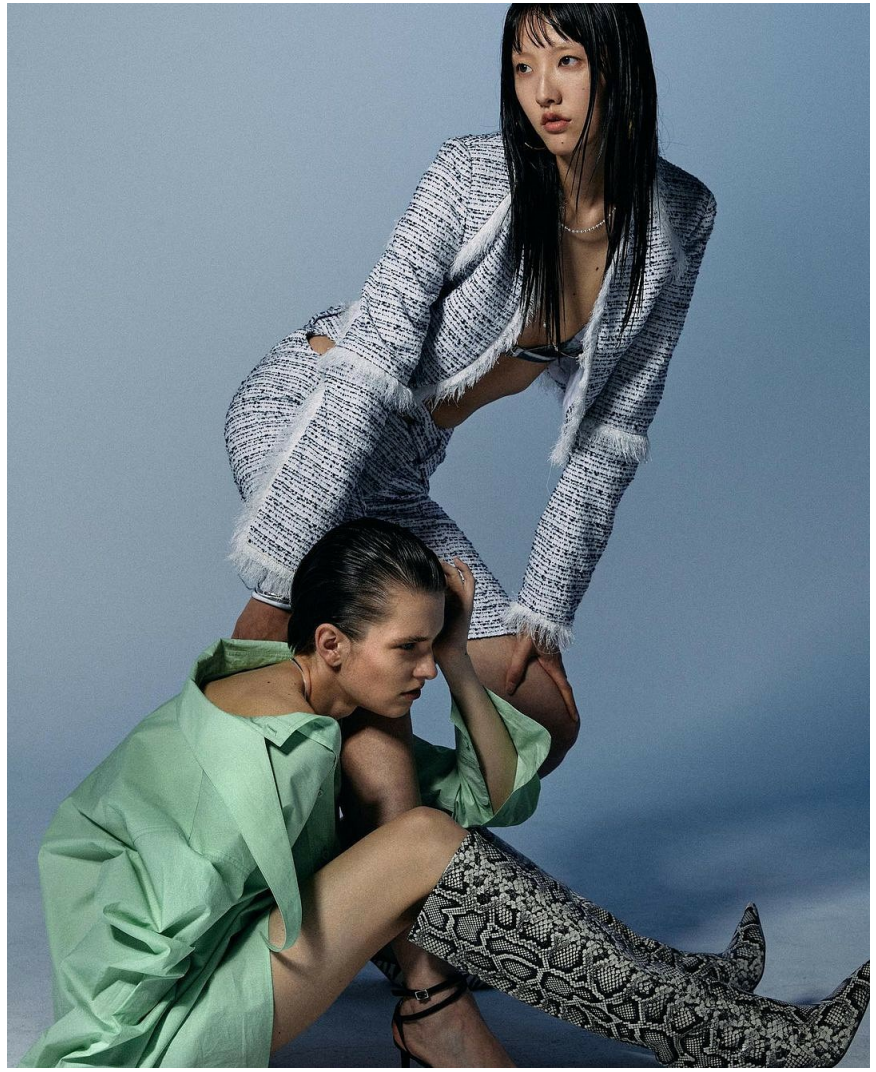

Jiji

HEIGHT 5' 10½" BUST 31½" WAIST 24" HIPS 35"
SHOES 9 HAIR BROWN EYES BROWN