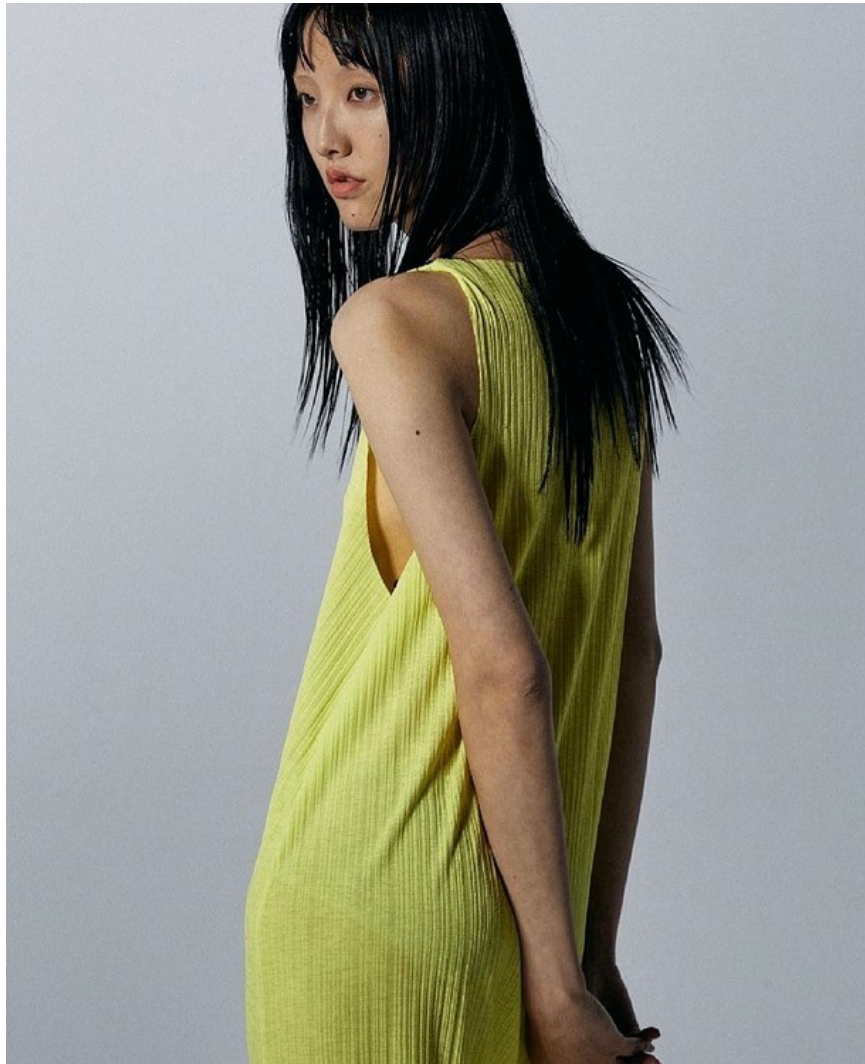

Jiji

HEIGHT 5' 10½" BUST 31½" WAIST 24" HIPS 35"
SHOES 9 HAIR BROWN EYES BROWN

Jiji

HEIGHT 5' 10½" BUST 31½" WAIST 24" HIPS 35"
SHOES 9 HAIR BROWN EYES BROWN

Jiji

HEIGHT 5' 10½" BUST 31½" WAIST 24" HIPS 35"
SHOES 9 HAIR BROWN EYES BROWN