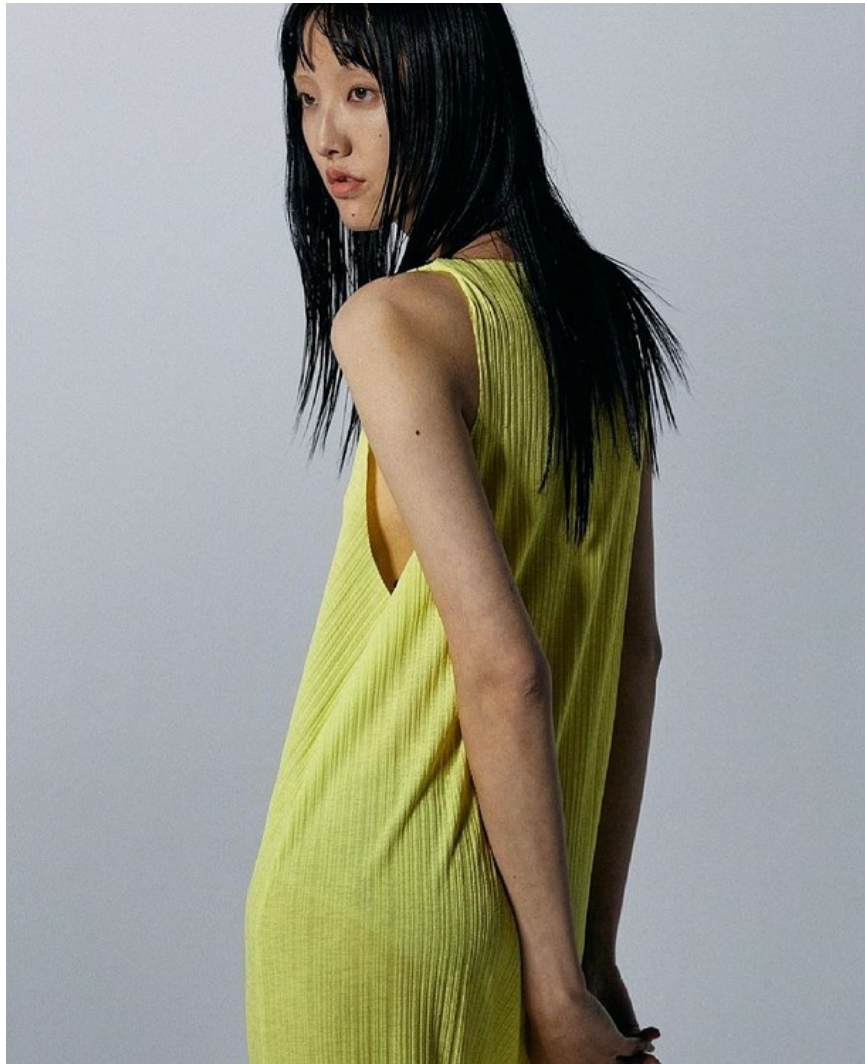

Jiji

HEIGHT 5' 10½" BUST 31½" WAIST 24" HIPS 35"
SHOES 9 HAIR BROWN EYES BROWN