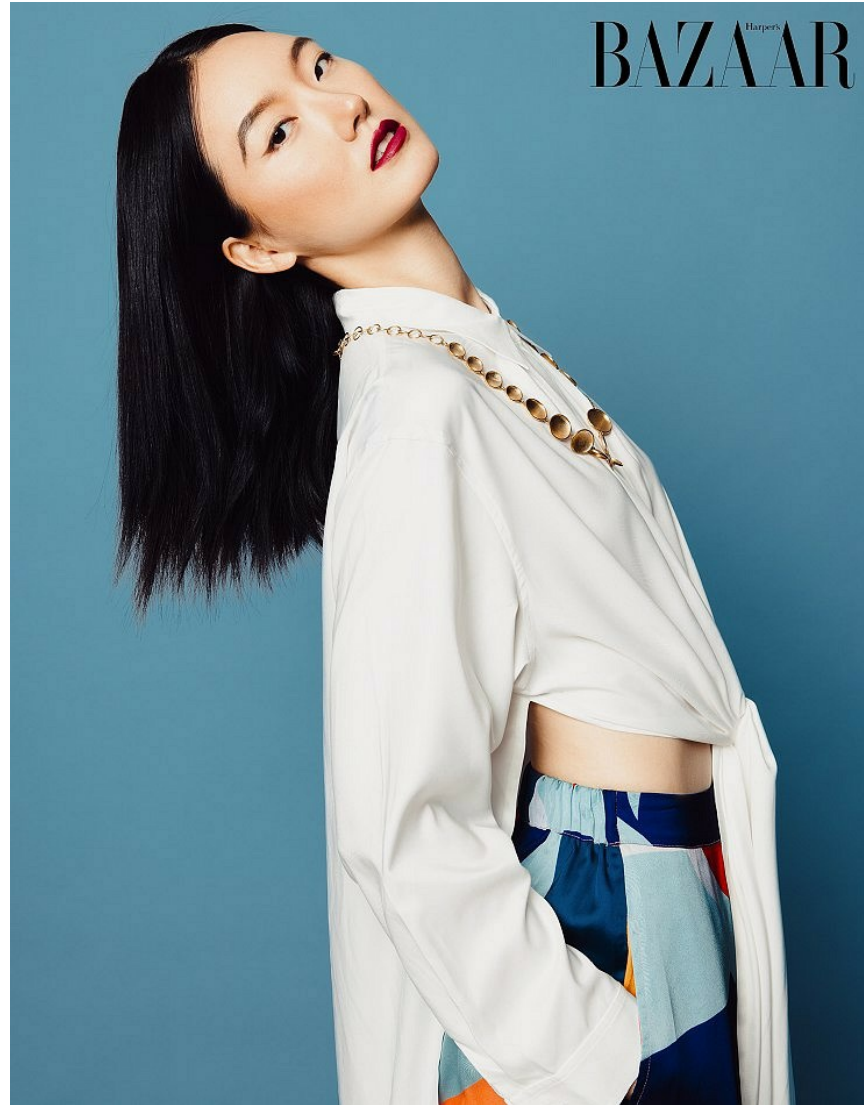

Joony Kim

HEIGHT 5' 11" BUST 31" WAIST 24½" HIPS 35½"
SHOES 7 HAIR DARK BROWN EYES BROWN