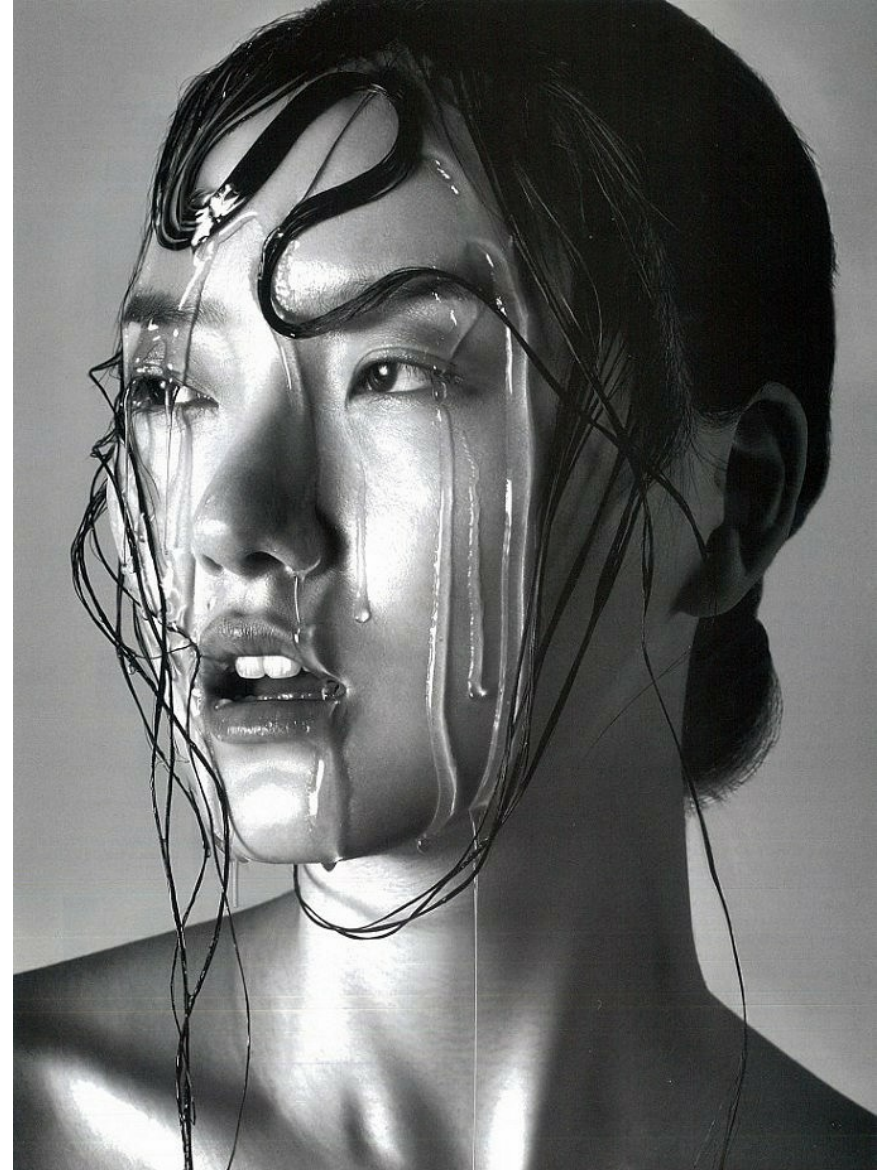

Joony Kim

HEIGHT 5' 11" BUST 31" WAIST 24½" HIPS 35½"
SHOES 7 HAIR DARK BROWN EYES BROWN