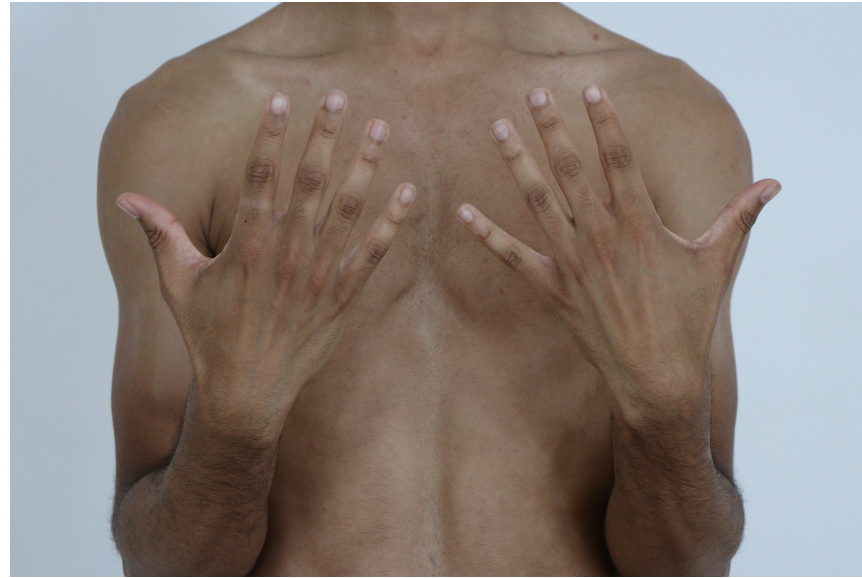

Anaël Toula

HEIGHT 6' 1½" CHEST 35" WAIST 28" HIPS 37"
SHOES 10 HAIR BROWN EYES BROWN

Anaël Toula

HEIGHT 6' 1½" CHEST 35" WAIST 28" HIPS 37"
SHOES 10 HAIR BROWN EYES BROWN

Anaël Toula

HEIGHT 6' 1½" CHEST 35" WAIST 28" HIPS 37"
SHOES 10 HAIR BROWN EYES BROWN

Anaël Toula

HEIGHT 6' 1½" CHEST 35" WAIST 28" HIPS 37"
SHOES 10 HAIR BROWN EYES BROWN

Anaël Toula

HEIGHT 6' 1½" CHEST 35" WAIST 28" HIPS 37"
SHOES 10 HAIR BROWN EYES BROWN