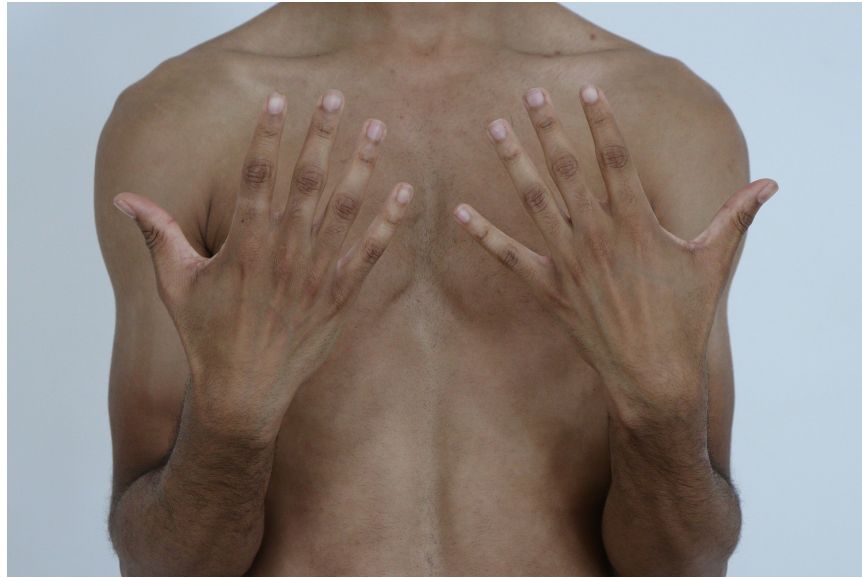

Anaël Toula

HEIGHT 6' 1½" CHEST 35" WAIST 28" HIPS 37"
SHOES 10 HAIR BROWN EYES BROWN

Anaël Toula

HEIGHT 6' 1½" CHEST 35" WAIST 28" HIPS 37"
SHOES 10 HAIR BROWN EYES BROWN

Anaël Toula

HEIGHT 6' 1½" CHEST 35" WAIST 28" HIPS 37"
SHOES 10 HAIR BROWN EYES BROWN

Anaël Toula

HEIGHT 6' 1½" CHEST 35" WAIST 28" HIPS 37"
SHOES 10 HAIR BROWN EYES BROWN

Anaël Toula

HEIGHT 6' 1½" CHEST 35" WAIST 28" HIPS 37"
SHOES 10 HAIR BROWN EYES BROWN