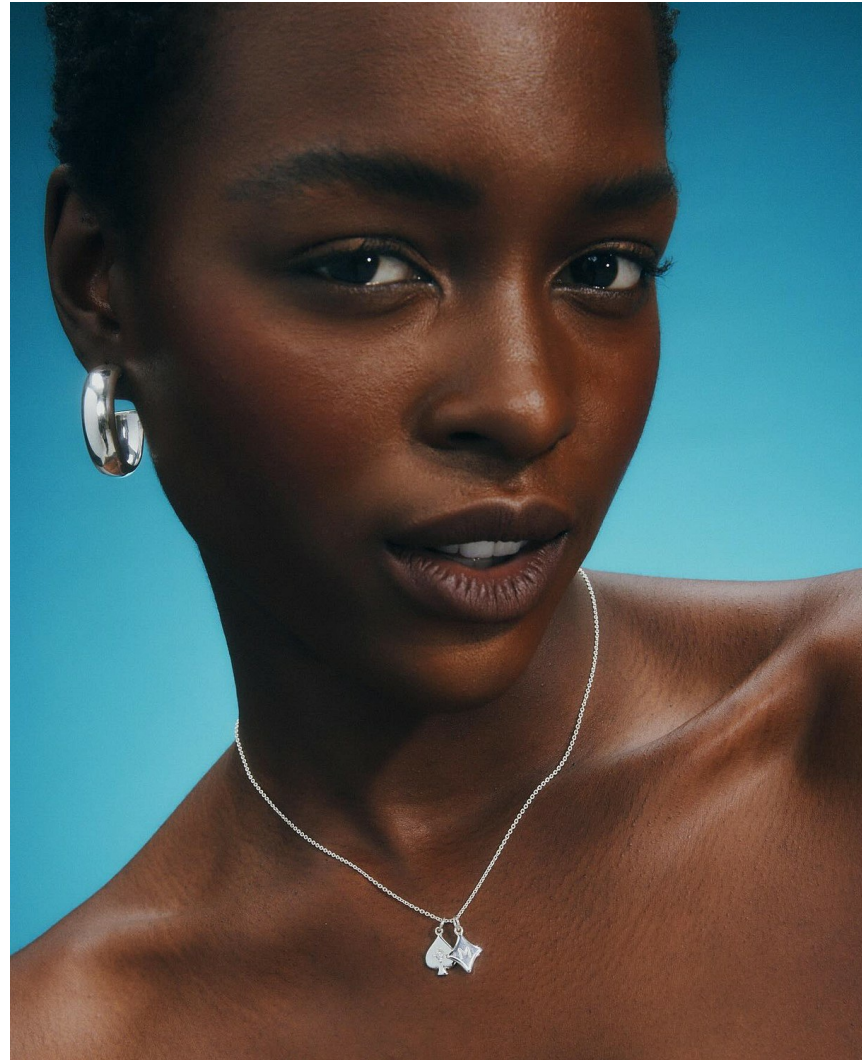

Silvia Morales

HEIGHT 5' 11" BUST 32" WAIST 24" HIPS 35½"
SHOES 10½ HAIR BLACK EYES BLACK

Silvia Morales

HEIGHT 5' 11" BUST 32" WAIST 24" HIPS 35½"
SHOES 10½ HAIR BLACK EYES BLACK

Silvia Morales

HEIGHT 5' 11" BUST 32" WAIST 24" HIPS 35½"
SHOES 10½ HAIR BLACK EYES BLACK

Silvia Morales

HEIGHT 5' 11" BUST 32" WAIST 24" HIPS 35½"
SHOES 10½ HAIR BLACK EYES BLACK