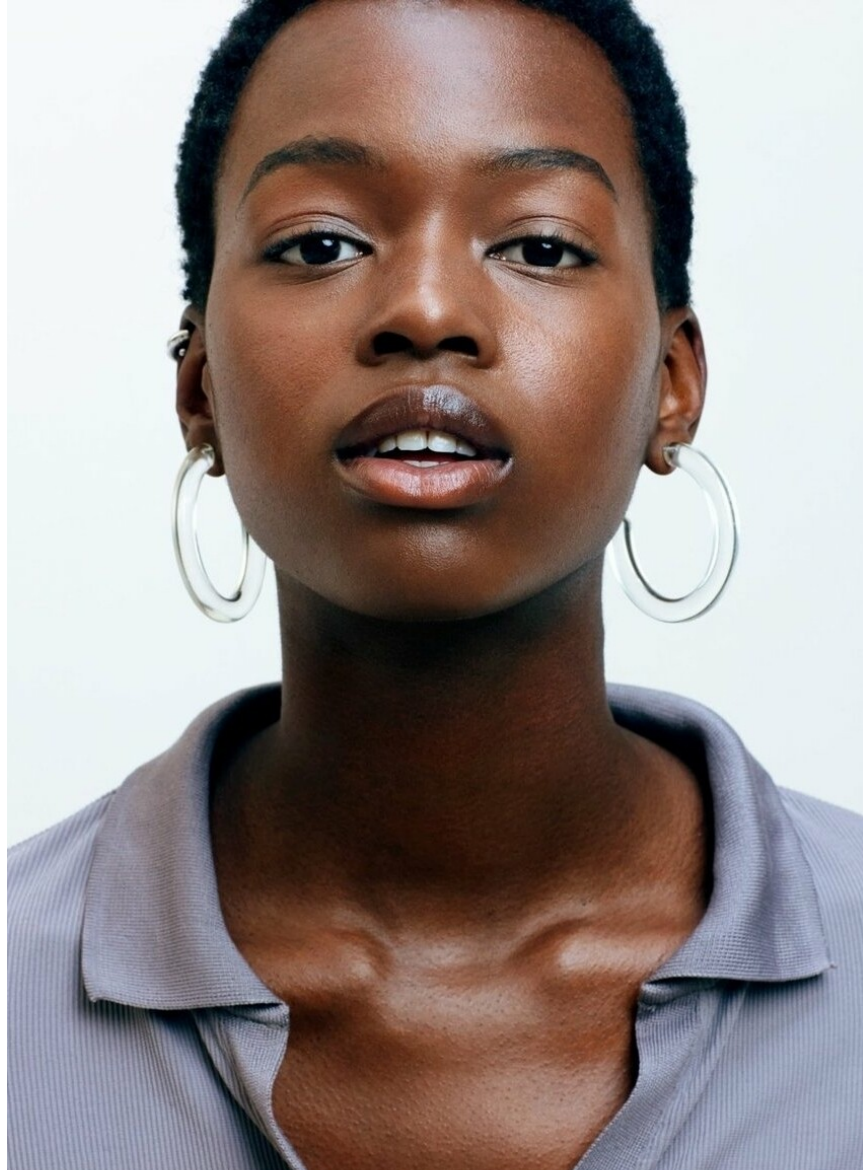

Silvia Morales

HEIGHT 5' 11"   BUST 32"   WAIST 24"   HIPS 35½"
SHOES 10½   HAIR BLACK   EYES BLACK