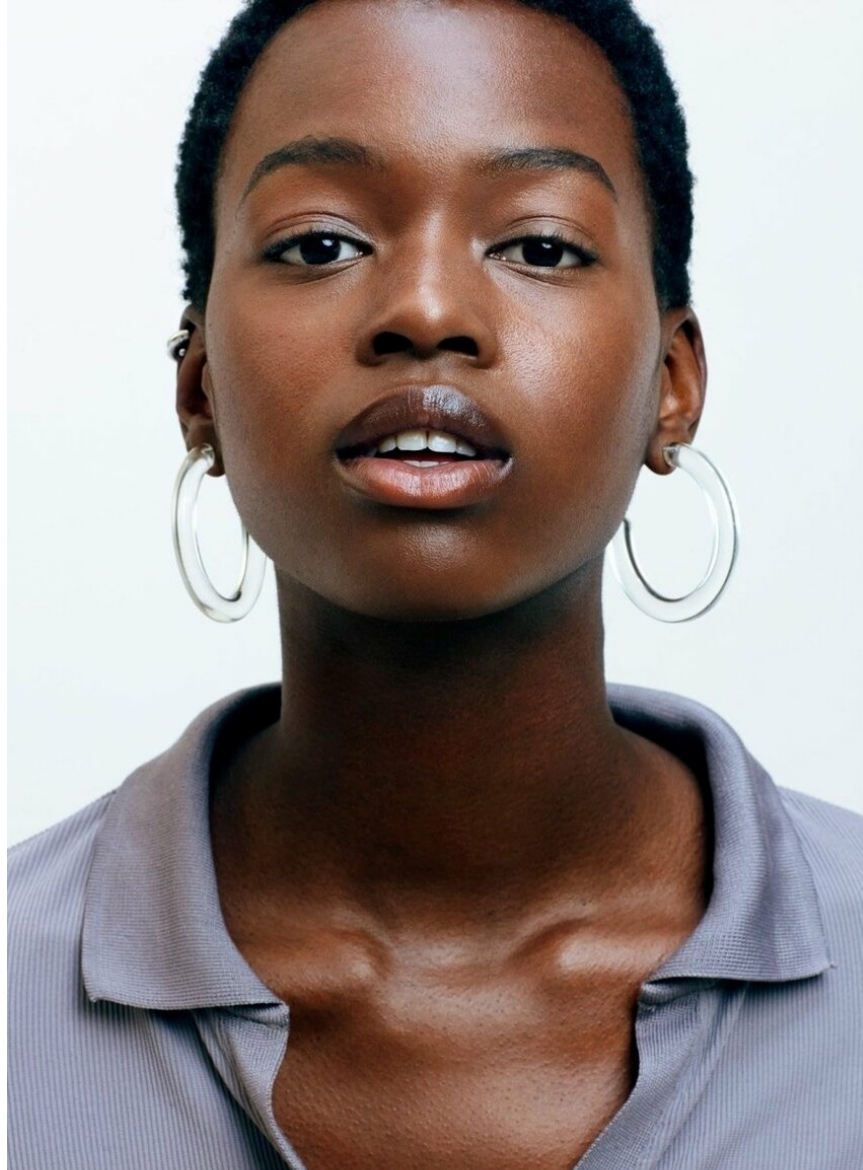

Silvia Morales

HEIGHT 5' 11" BUST 32" WAIST 24" HIPS 35½"
SHOES 10½ HAIR BLACK EYES BLACK

Silvia Morales

HEIGHT 5' 11" BUST 32" WAIST 24" HIPS 35½"
SHOES 10½ HAIR BLACK EYES BLACK

Silvia Morales

HEIGHT 5' 11" BUST 32" WAIST 24" HIPS 35½"
SHOES 10½ HAIR BLACK EYES BLACK

Silvia Morales

HEIGHT 5' 11" BUST 32" WAIST 24" HIPS 35½"
SHOES 10½ HAIR BLACK EYES BLACK