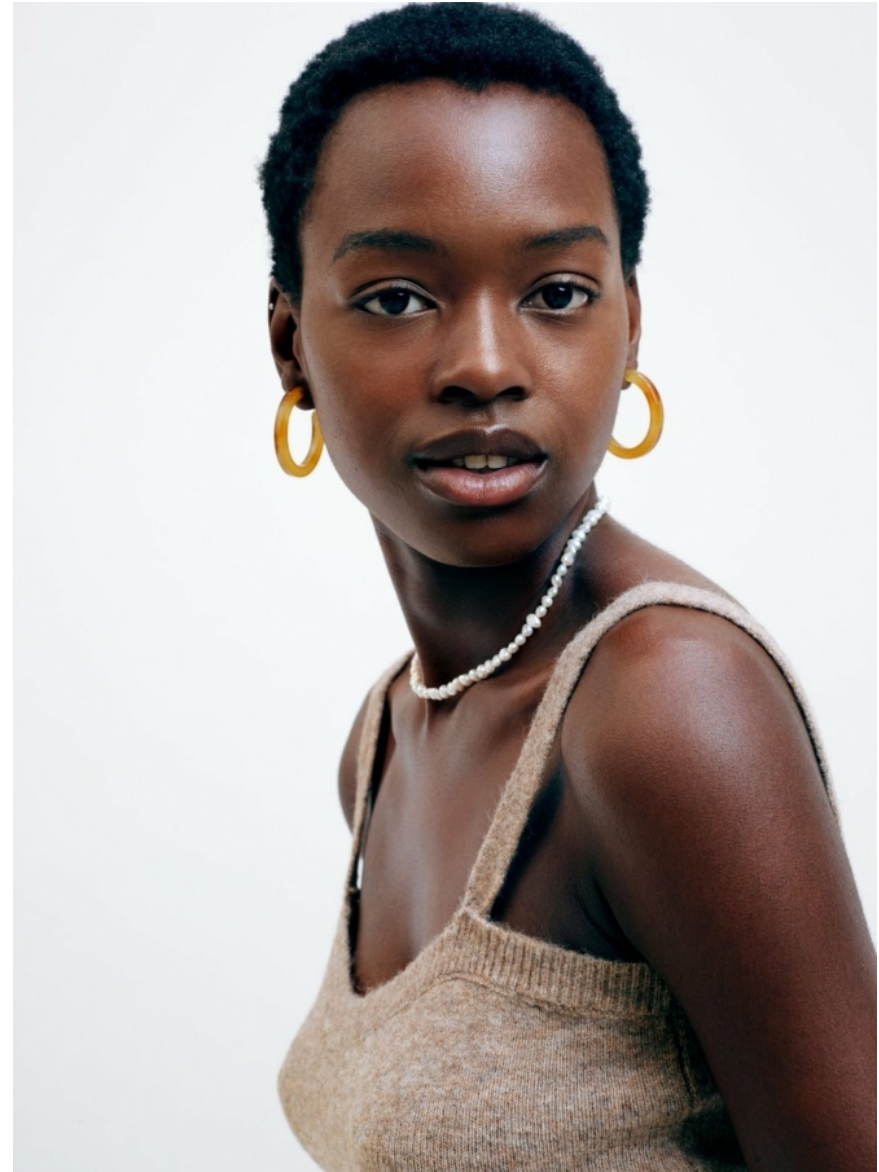

Silvia Morales

HEIGHT 5' 11"   BUST 32"   WAIST 24"   HIPS 35½"
SHOES 10½   HAIR BLACK   EYES BLACK