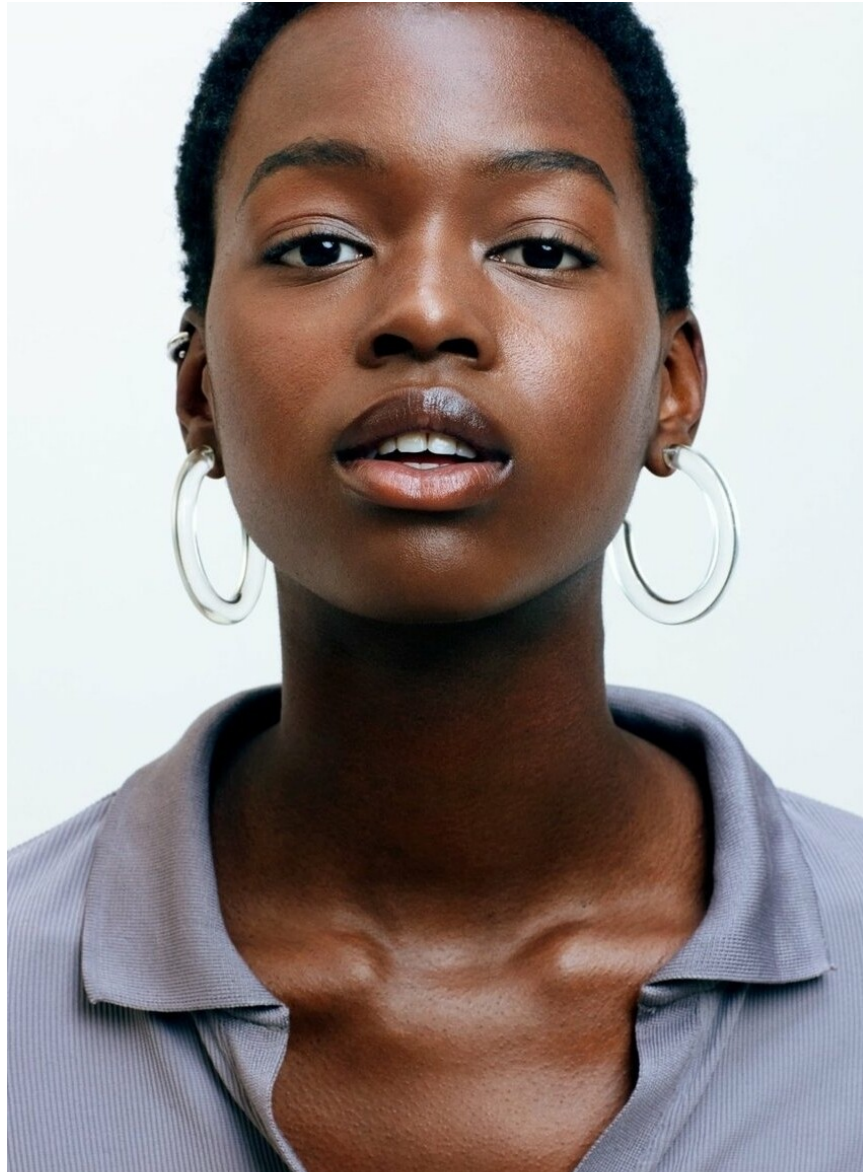

Silvia Morales

HEIGHT 5' 11"   BUST 32"   WAIST 24"   HIPS 35½"
SHOES 10½   HAIR BLACK   EYES BLACK