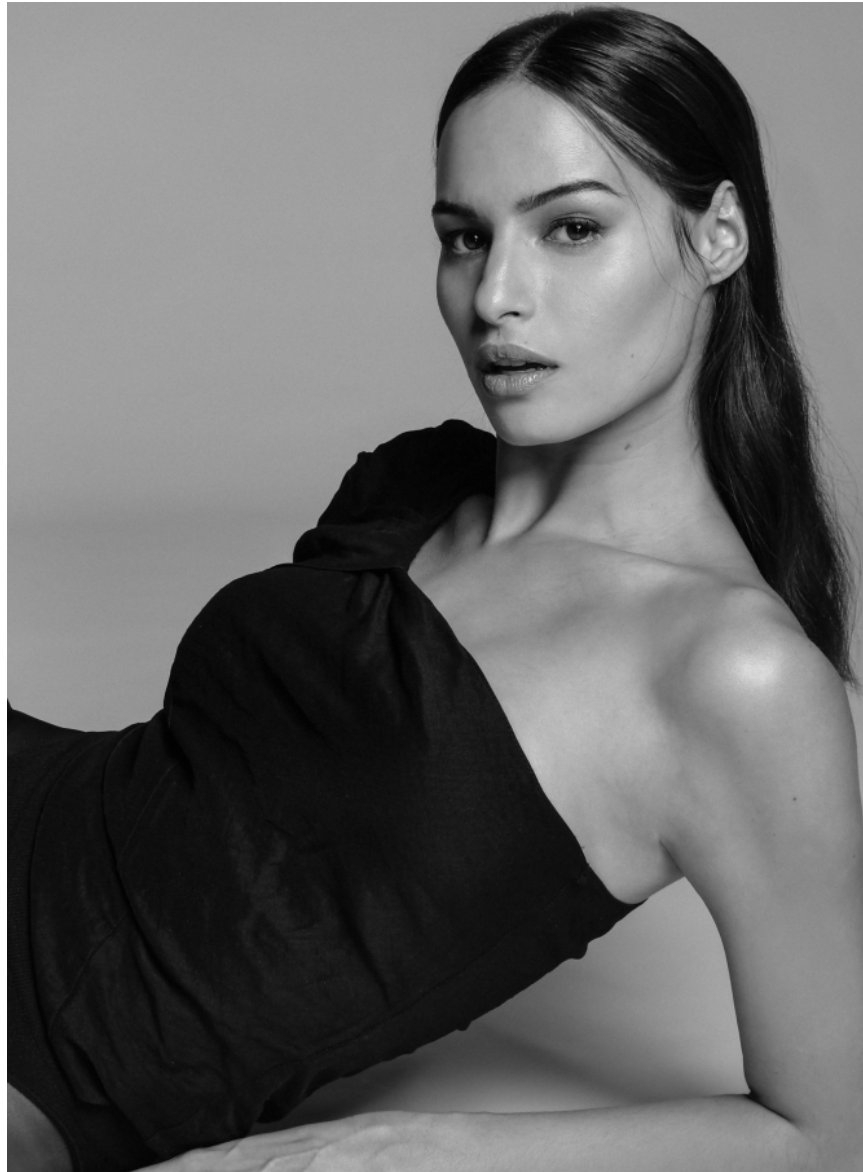

Alicia Santos

HEIGHT 5' 9½" BUST 32" WAIST 25" HIPS 37"
SHOES 9 HAIR BROWN EYES BROWN

Alicia Santos

HEIGHT 5' 9½" BUST 32" WAIST 25" HIPS 37"
SHOES 9 HAIR BROWN EYES BROWN

Alicia Santos

HEIGHT 5' 9½" BUST 32" WAIST 25" HIPS 37"
SHOES 9 HAIR BROWN EYES BROWN

Alicia Santos

HEIGHT 5' 9½" BUST 32" WAIST 25" HIPS 37"
SHOES 9 HAIR BROWN EYES BROWN