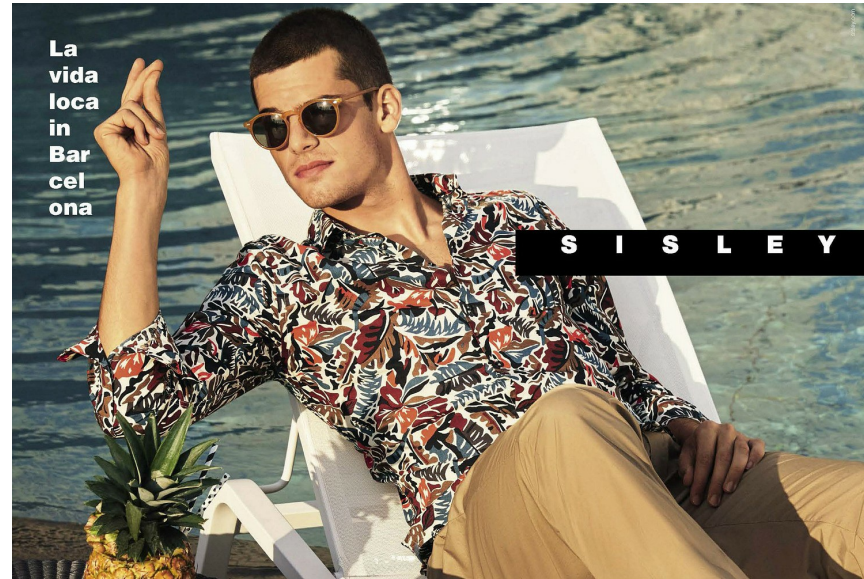

Davide

HEIGHT 6' 1"   CHEST 38"   WAIST 31"   HIPS 37½"
SHOES 9½   HAIR BROWN   EYES BLUE GREEN