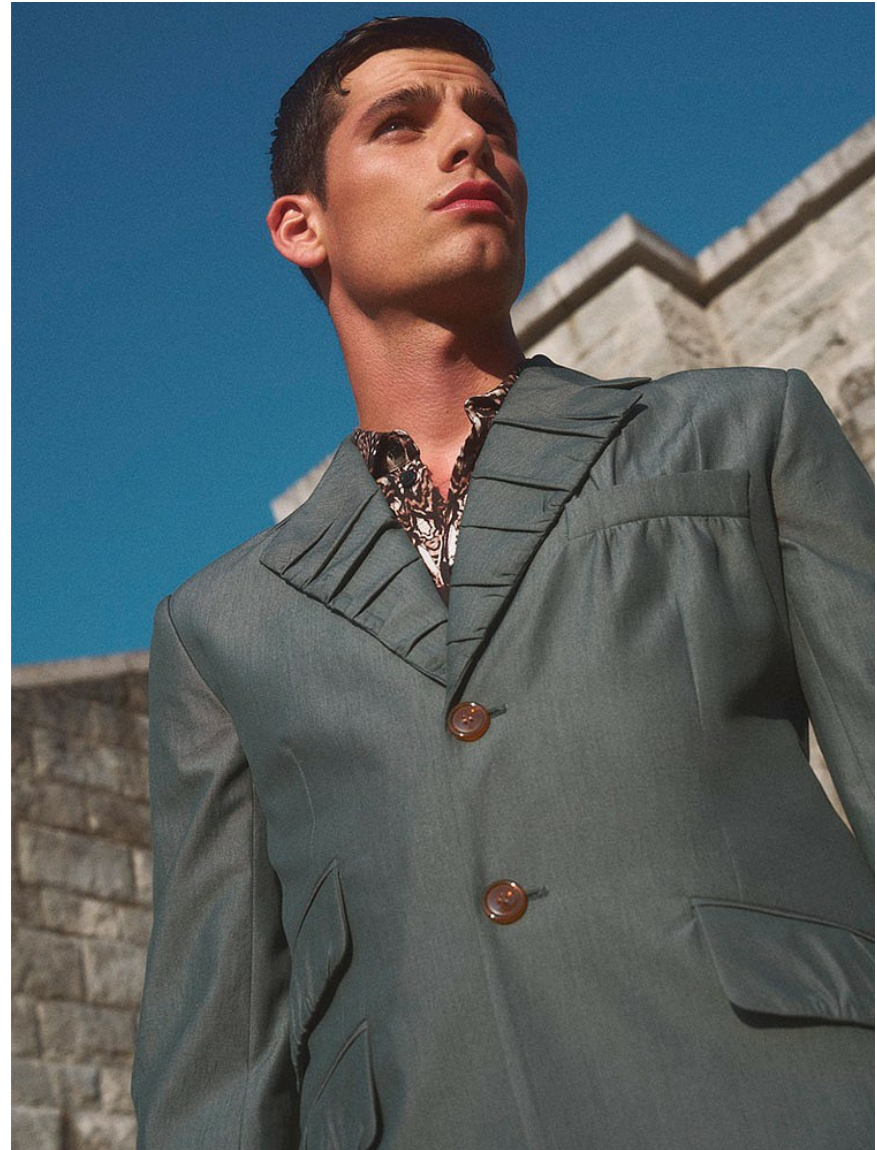

Davide

HEIGHT 6' 1"   CHEST 38"   WAIST 31"   HIPS 37½"
SHOES 9½   HAIR BROWN   EYES BLUE GREEN