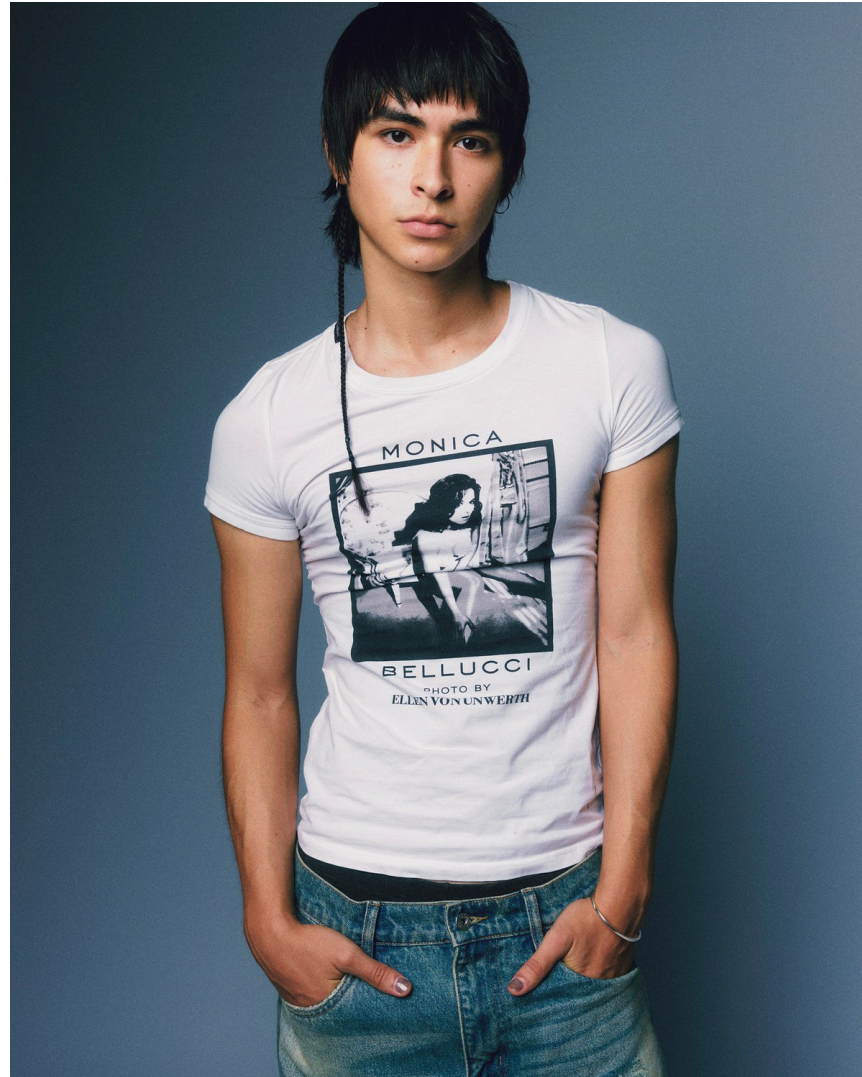

Emanuel

HEIGHT 6' 1" CHEST 34" WAIST 26" HIPS 34"
SHOES 9½ HAIR BLACK EYES BROWN

Emanuel

HEIGHT 6' 1" CHEST 34" WAIST 26" HIPS 34"
SHOES 9½ HAIR BLACK EYES BROWN

Emanuel

HEIGHT 6' 1" CHEST 34" WAIST 26" HIPS 34"
SHOES 9½ HAIR BLACK EYES BROWN

Emanuel

HEIGHT 6' 1" CHEST 34" WAIST 26" HIPS 34"
SHOES 9½ HAIR BLACK EYES BROWN