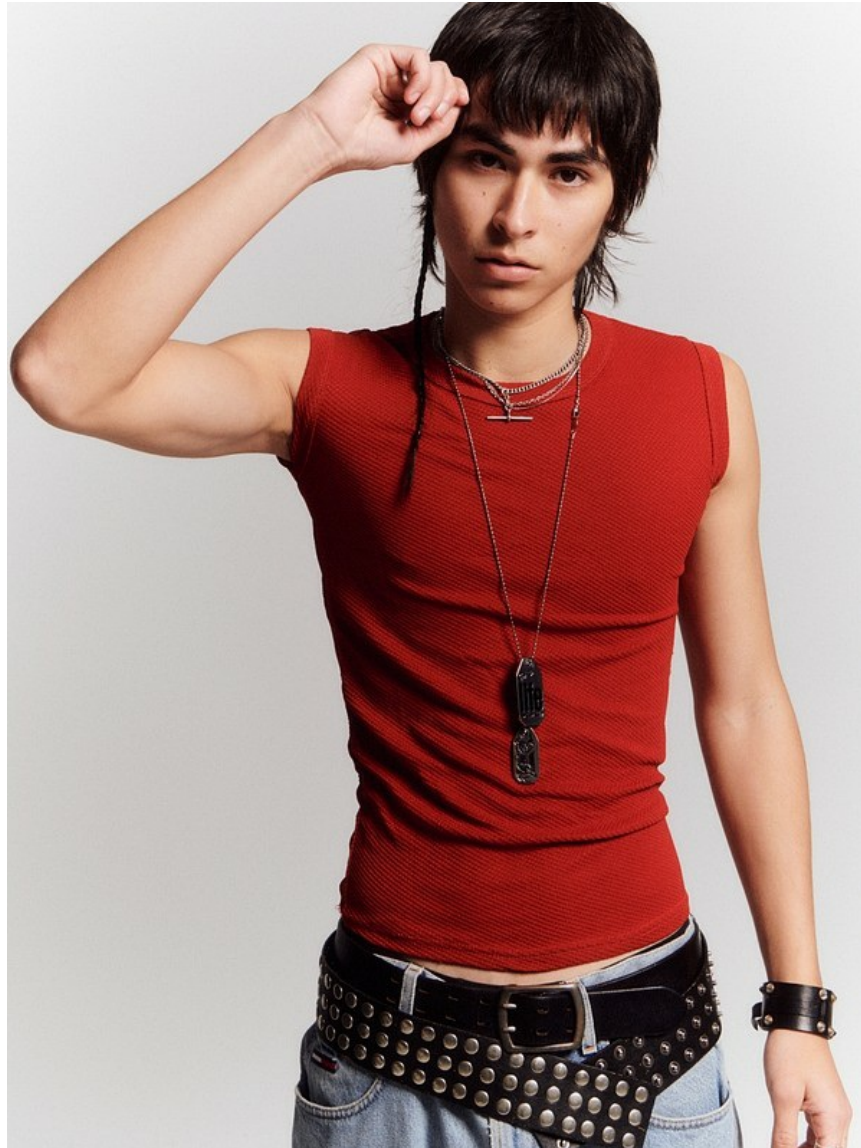

Emanuel

HEIGHT 6' 1" CHEST 34" WAIST 26" HIPS 34"
SHOES 9½ HAIR BLACK EYES BROWN

Emanuel

HEIGHT 6' 1" CHEST 34" WAIST 26" HIPS 34"
SHOES 9½ HAIR BLACK EYES BROWN

Emanuel

HEIGHT 6' 1" CHEST 34" WAIST 26" HIPS 34"
SHOES 9½ HAIR BLACK EYES BROWN

Emanuel

HEIGHT 6' 1" CHEST 34" WAIST 26" HIPS 34"
SHOES 9½ HAIR BLACK EYES BROWN