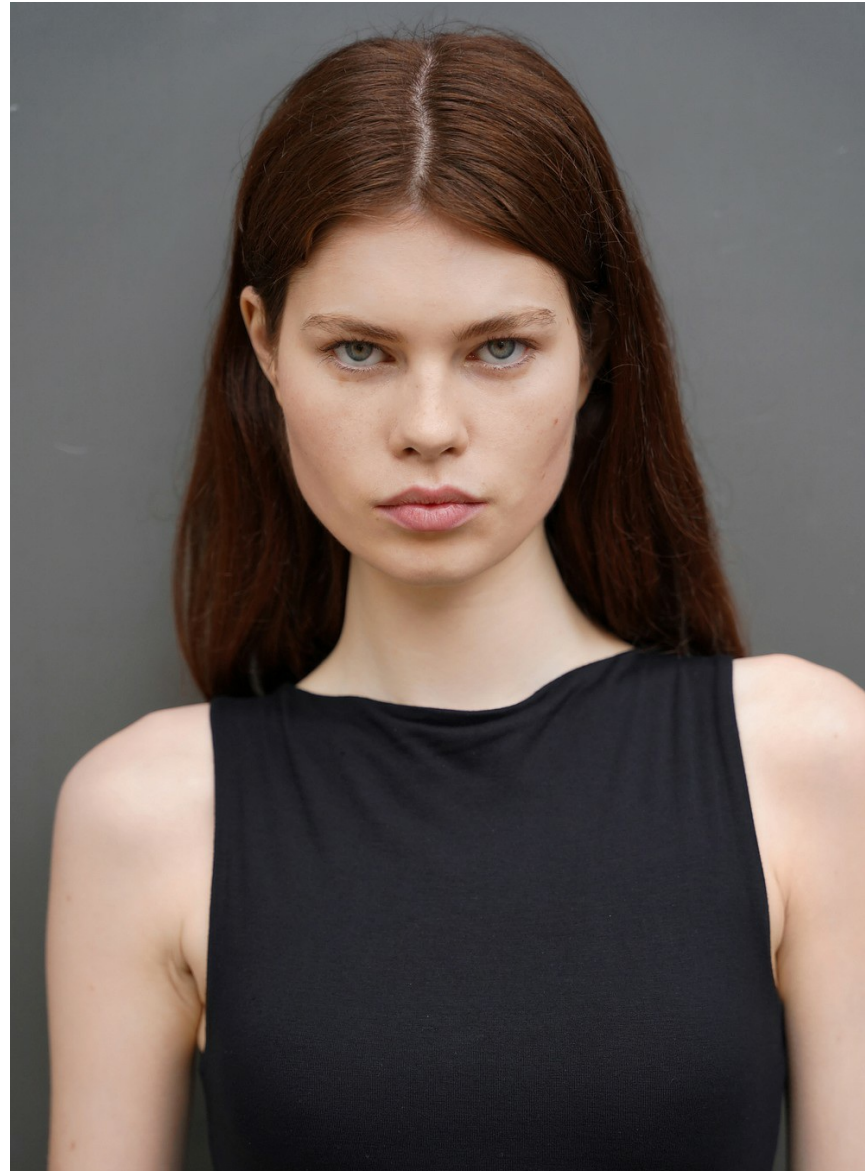

Ondine Eyre

HEIGHT 5' 11" BUST 30½" WAIST 23½" HIPS 35½"
SHOES 9 HAIR AUBURN EYES GREEN

Ondine Eyre

HEIGHT 5' 11" BUST 30½" WAIST 23½" HIPS 35½"
SHOES 9 HAIR AUBURN EYES GREEN

Ondine Eyre

HEIGHT 5' 11" BUST 30½" WAIST 23½" HIPS 35½"
SHOES 9 HAIR AUBURN EYES GREEN