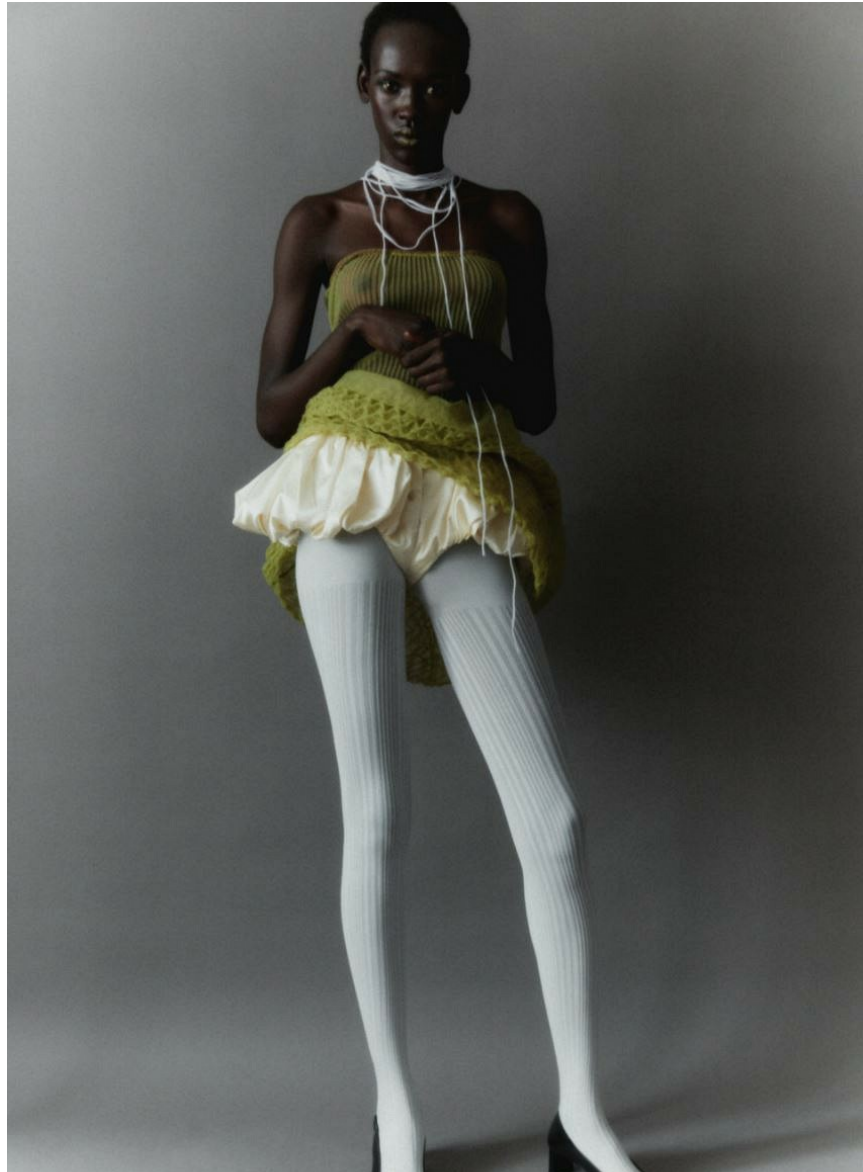

Ator

HEIGHT 5' 11" BUST 31" WAIST 22½" HIPS 34"
SHOES 9 HAIR BLACK EYES BROWN

Ator

HEIGHT 5' 11" BUST 31" WAIST 22½" HIPS 34"
SHOES 9 HAIR BLACK EYES BROWN

Ator

HEIGHT 5' 11" BUST 31" WAIST 22½" HIPS 34"
SHOES 9 HAIR BLACK EYES BROWN

Ator

HEIGHT 5' 11" BUST 31" WAIST 22½" HIPS 34"
SHOES 9 HAIR BLACK EYES BROWN

Ator

HEIGHT 5' 11" BUST 31" WAIST 22½" HIPS 34"
SHOES 9 HAIR BLACK EYES BROWN