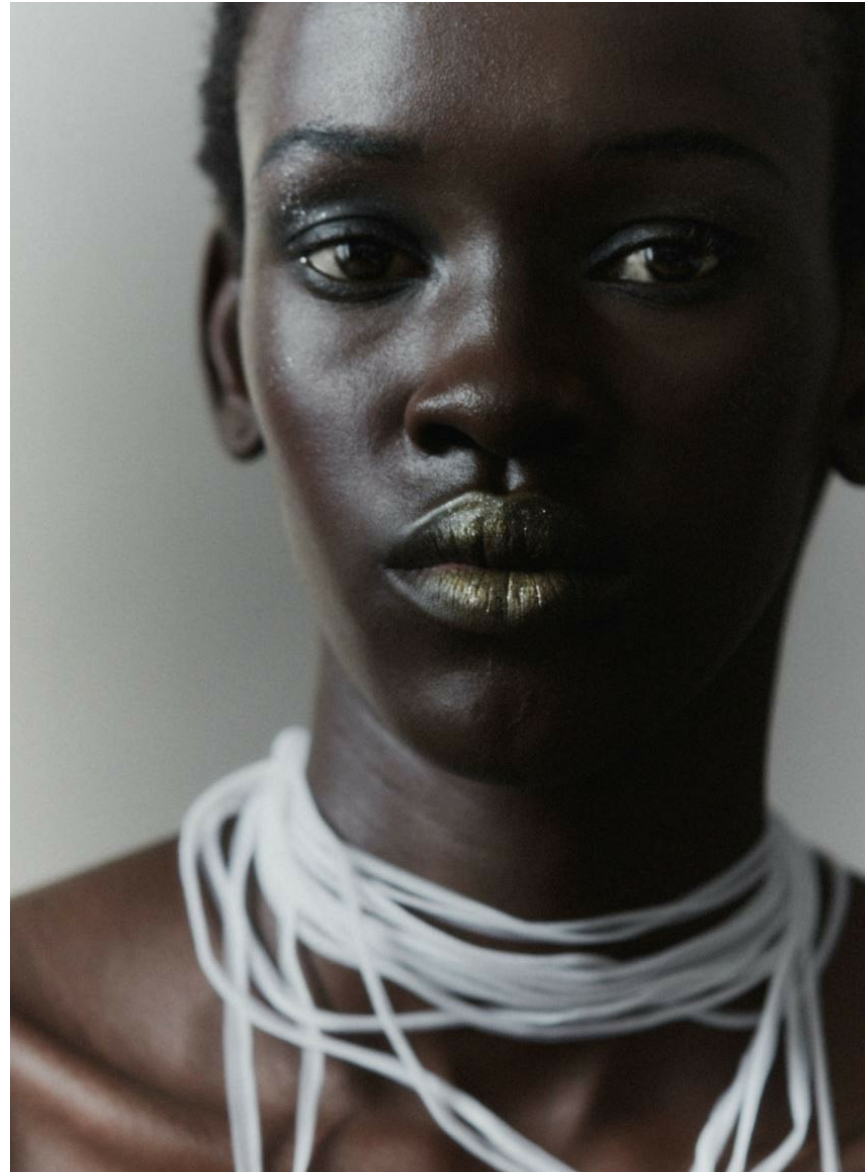

Ator

HEIGHT 5' 11" BUST 31" WAIST 22½" HIPS 34"
SHOES 9 HAIR BLACK EYES BROWN

Ator

HEIGHT 5' 11" BUST 31" WAIST 22½" HIPS 34"
SHOES 9 HAIR BLACK EYES BROWN

Ator

HEIGHT 5' 11" BUST 31" WAIST 22½" HIPS 34"
SHOES 9 HAIR BLACK EYES BROWN

Ator

HEIGHT 5' 11" BUST 31" WAIST 22½" HIPS 34"
SHOES 9 HAIR BLACK EYES BROWN

Ator

HEIGHT 5' 11" BUST 31" WAIST 22½" HIPS 34"
SHOES 9 HAIR BLACK EYES BROWN