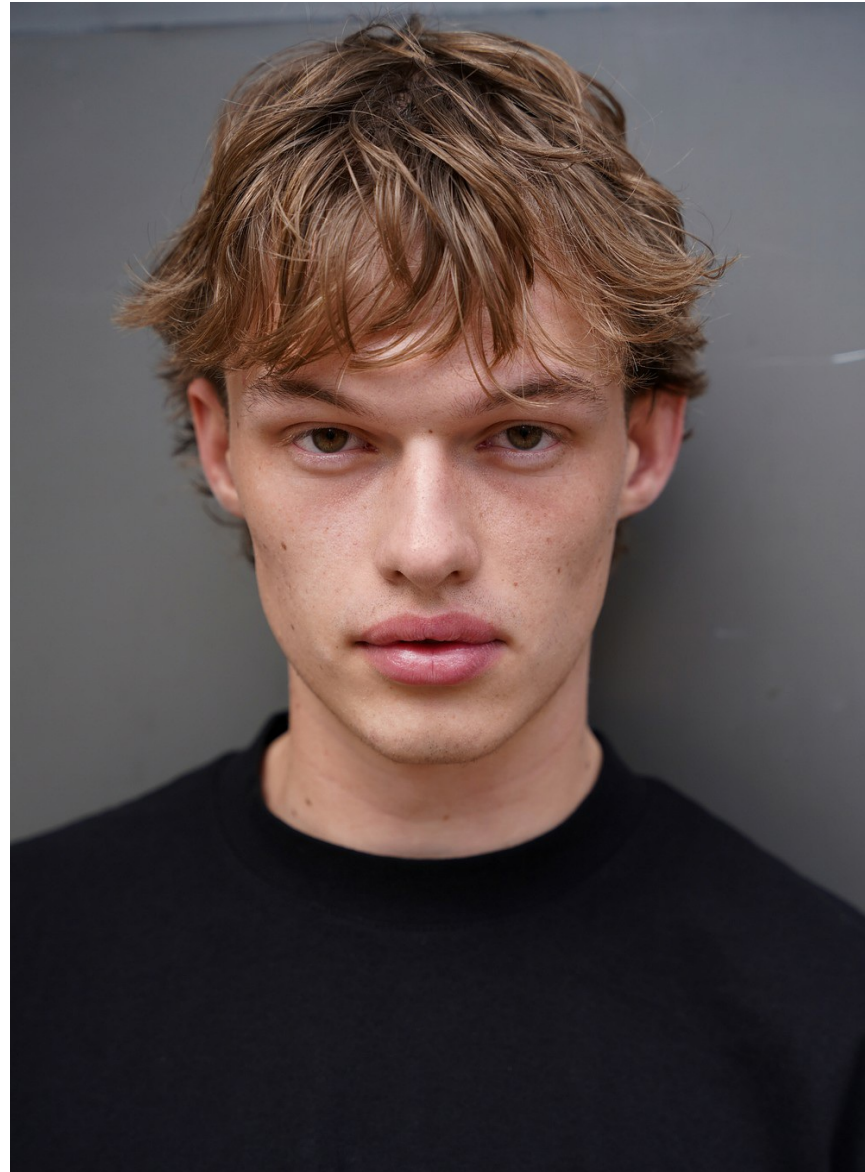

Harry Foster

HEIGHT 6' 2½" CHEST 35" WAIST 28½" HIPS 38"
SHOES 11 HAIR DARK BLOND EYES GREEN BROWN

Harry Foster

HEIGHT 6' 2½" CHEST 35" WAIST 28½" HIPS 38"
SHOES 11 HAIR DARK BLOND EYES GREEN BROWN

Harry Foster

HEIGHT 6' 2½" CHEST 35" WAIST 28½" HIPS 38"
SHOES 11 HAIR DARK BLOND EYES GREEN BROWN

Harry Foster

HEIGHT 6' 2½" CHEST 35" WAIST 28½" HIPS 38"
SHOES 11 HAIR DARK BLOND EYES GREEN BROWN

Harry Foster

HEIGHT 6' 2½" CHEST 35" WAIST 28½" HIPS 38"
SHOES 11 HAIR DARK BLOND EYES GREEN BROWN