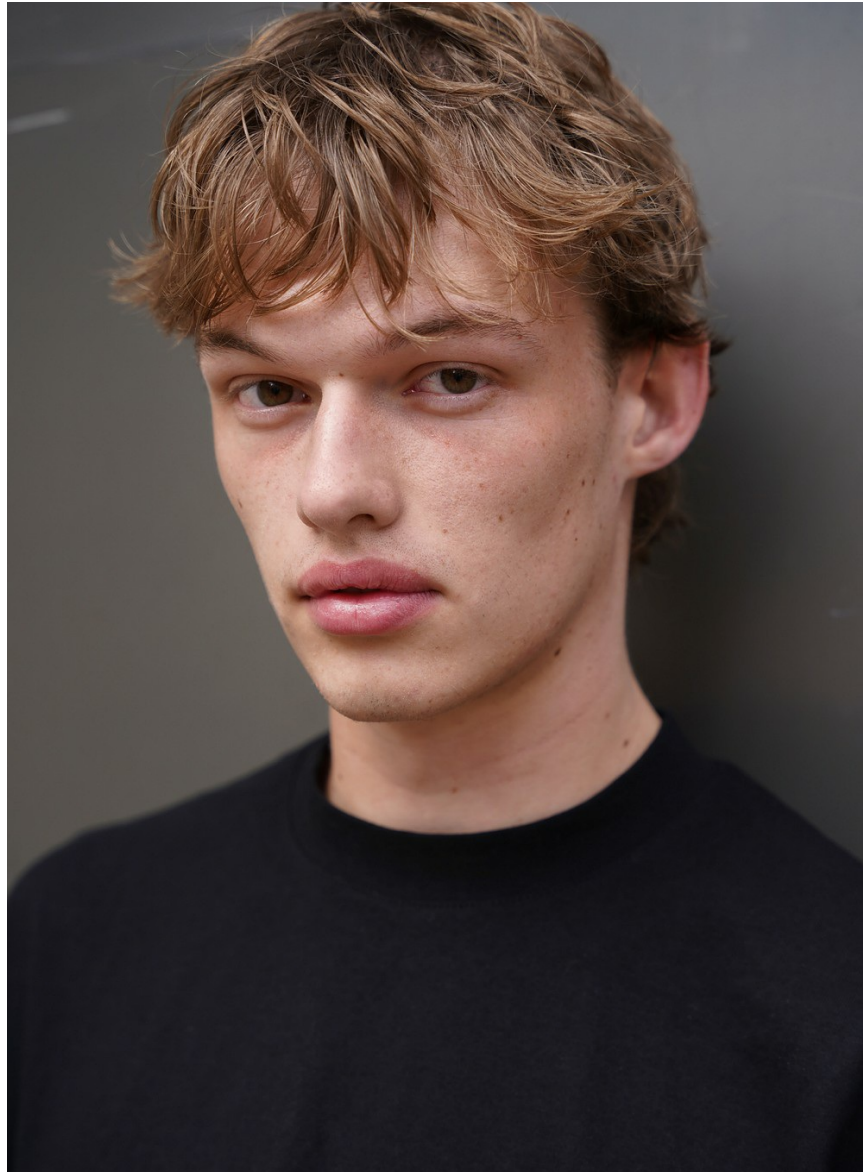

Harry Foster

HEIGHT 6' 2½" CHEST 35" WAIST 28½" HIPS 38"
SHOES 11 HAIR DARK BLOND EYES GREEN BROWN