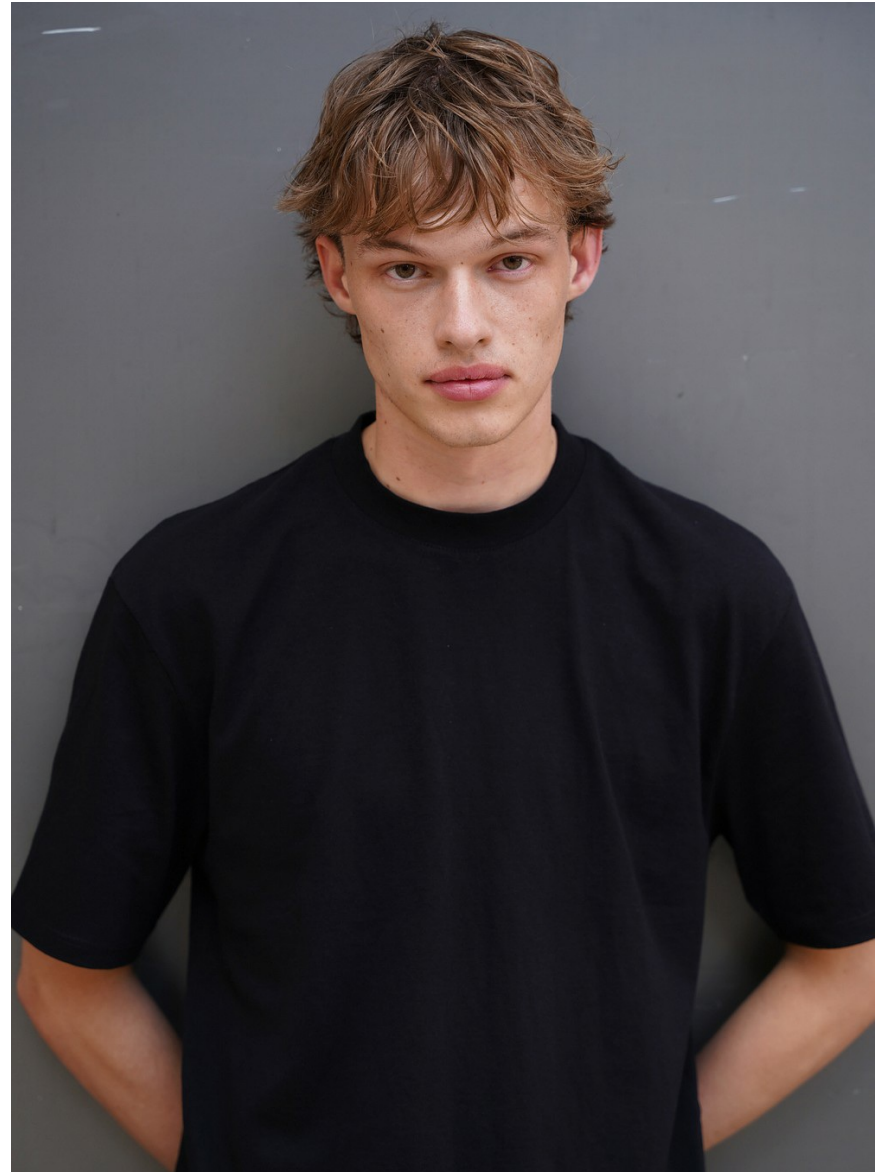

Harry Foster

HEIGHT 6' 2½" CHEST 35" WAIST 28½" HIPS 38"
SHOES 11 HAIR DARK BLOND EYES GREEN BROWN