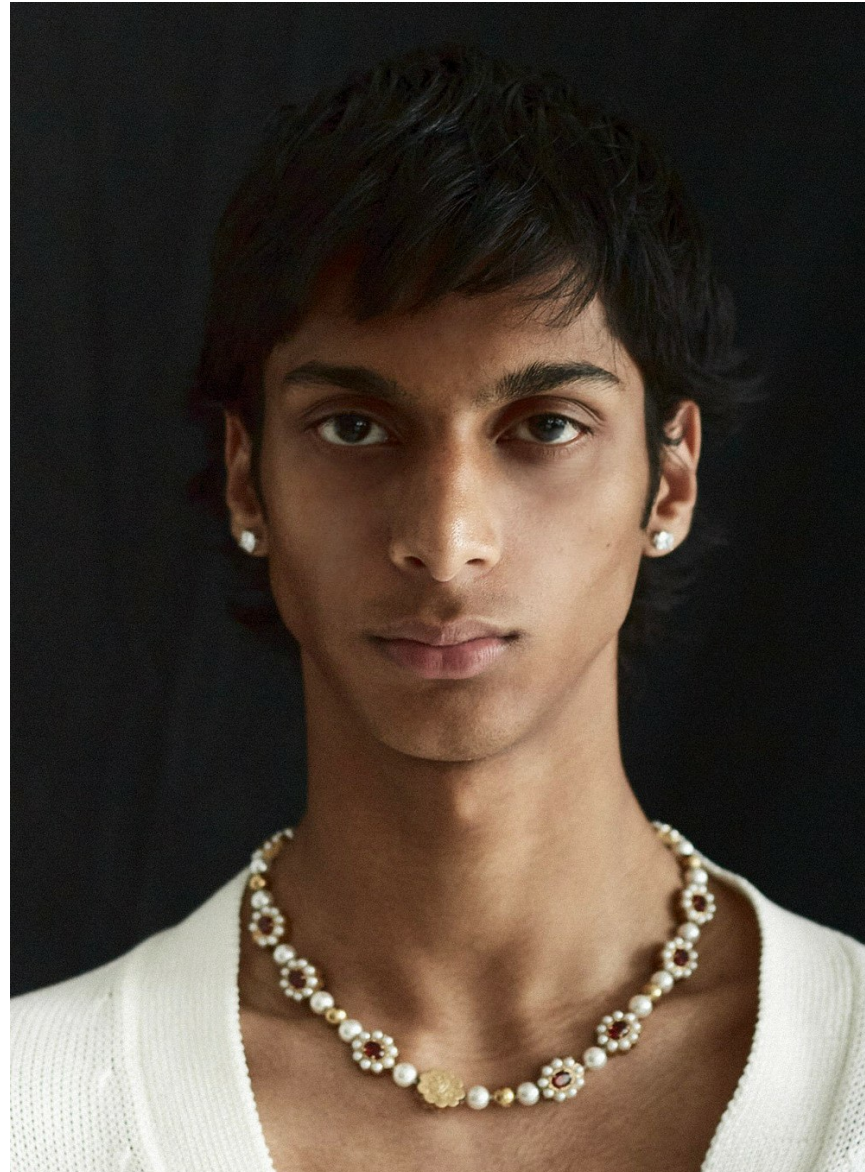

Leonardo Withanage

HEIGHT 6' 1½" CHEST 33½" WAIST 25½" HIPS 35"
SHOES 11 HAIR DARK BROWN EYES BROWN

Leonardo Withanage

HEIGHT 6' 1½" CHEST 33½" WAIST 25½" HIPS 35"
SHOES 11 HAIR DARK BROWN EYES BROWN

Leonardo Withanage

HEIGHT 6' 1½" CHEST 33½" WAIST 25½" HIPS 35"
SHOES 11 HAIR DARK BROWN EYES BROWN

Leonardo Withanage

HEIGHT 6' 1½" CHEST 33½" WAIST 25½" HIPS 35"
SHOES 11 HAIR DARK BROWN EYES BROWN