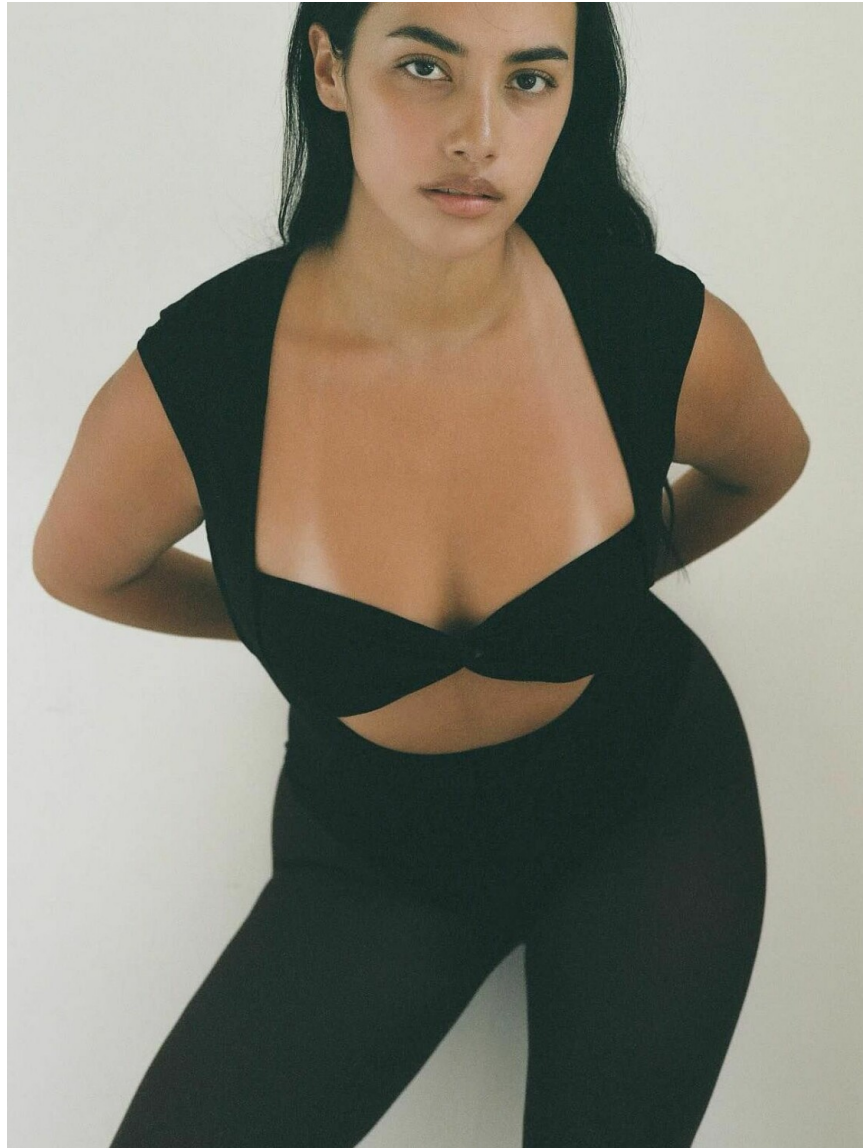

# Samantha

HEIGHT 5' 9" BUST 34" WAIST 30" HIPS 40"  
SHOES 9 HAIR DARK BROWN EYES BROWN