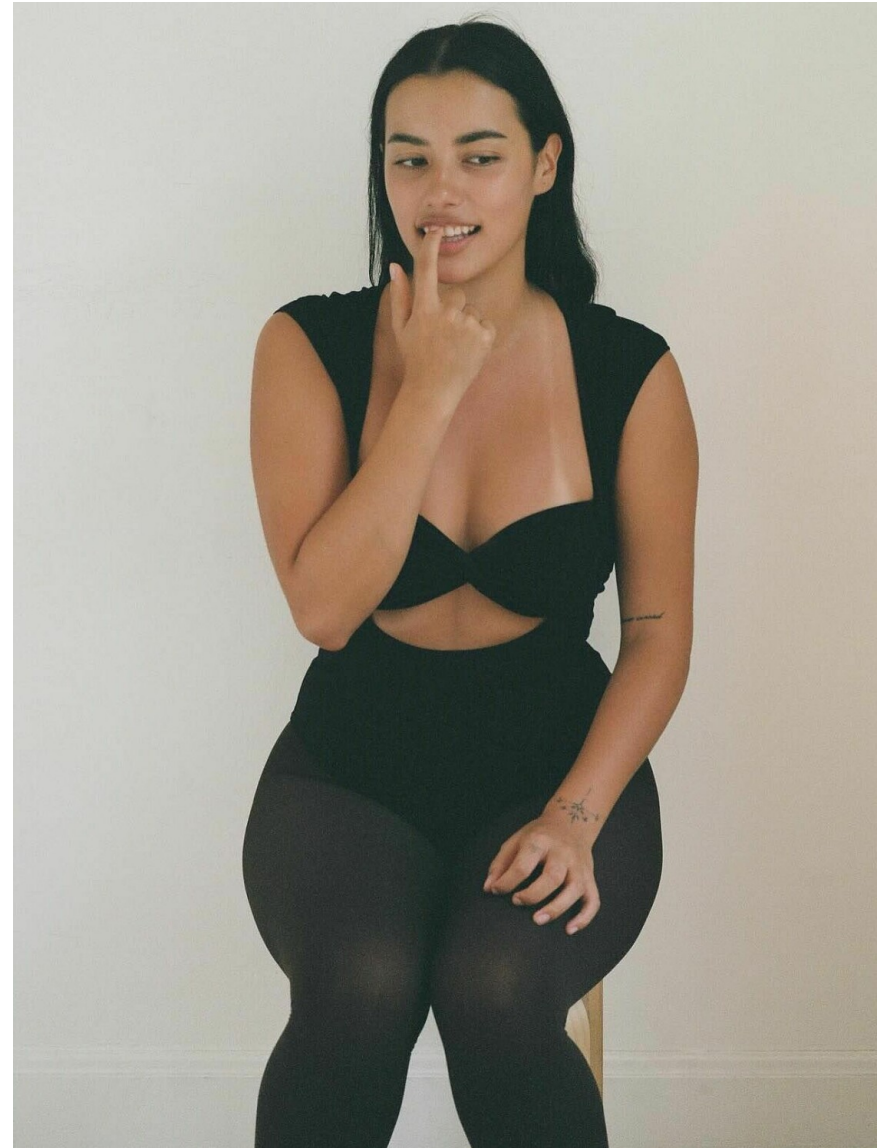

Samantha

HEIGHT 5' 9" BUST 34" WAIST 30" HIPS 40"
SHOES 9 HAIR DARK BROWN EYES BROWN