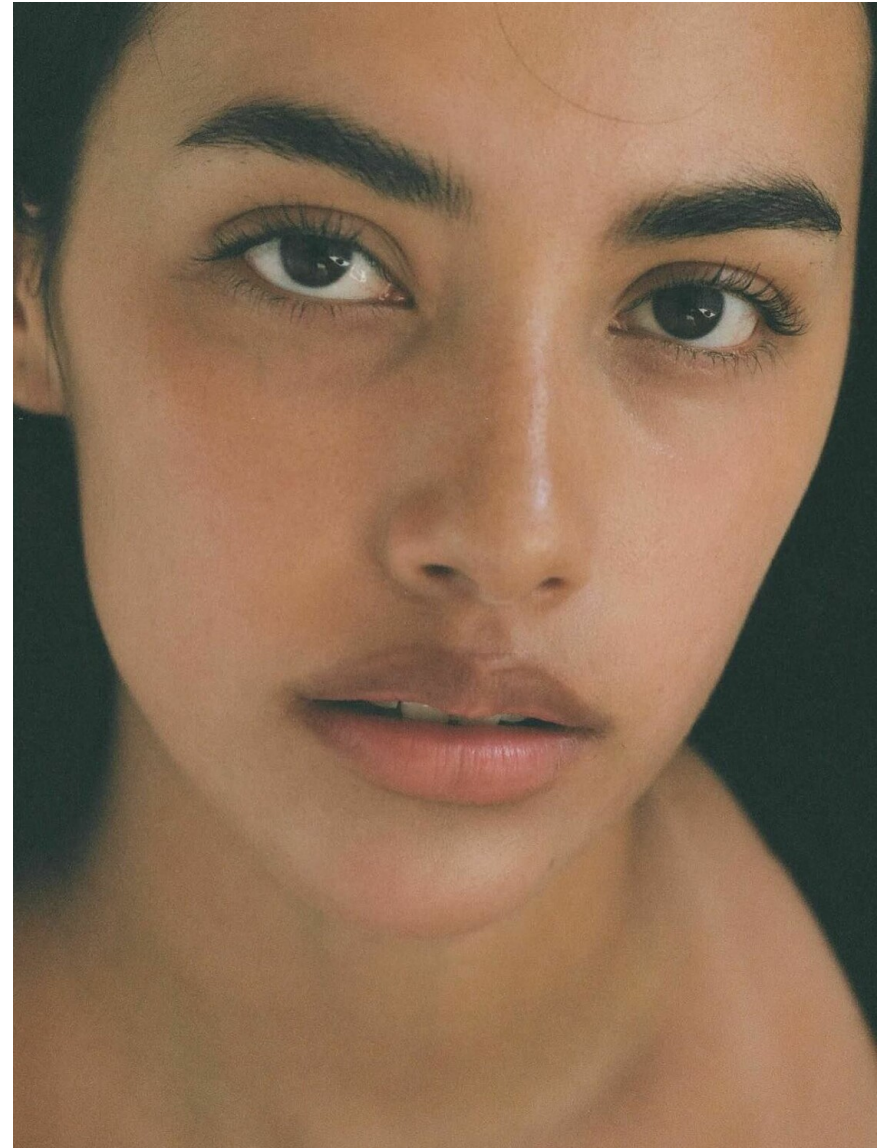

# Samantha

HEIGHT 5' 9" BUST 34" WAIST 30" HIPS 40"  
SHOES 9 HAIR DARK BROWN EYES BROWN