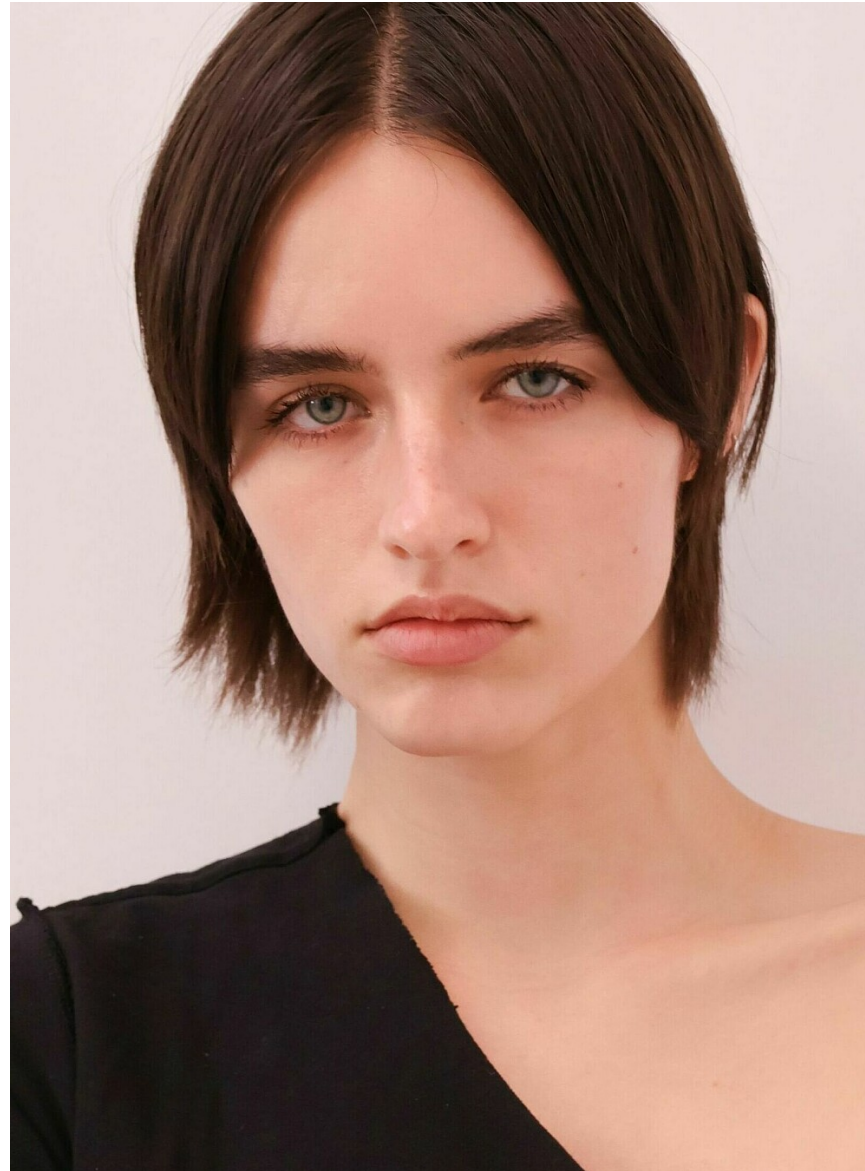

Syd

HEIGHT 5' 9" BUST 30" WAIST 24" HIPS 34½"
SHOES 7½ HAIR DARK BROWN EYES BLUE GREEN

Syd

HEIGHT 5' 9" BUST 30" WAIST 24" HIPS 34½"
SHOES 7½ HAIR DARK BROWN EYES BLUE GREEN

Syd

HEIGHT 5' 9" BUST 30" WAIST 24" HIPS 34½"
SHOES 7½ HAIR DARK BROWN EYES BLUE GREEN