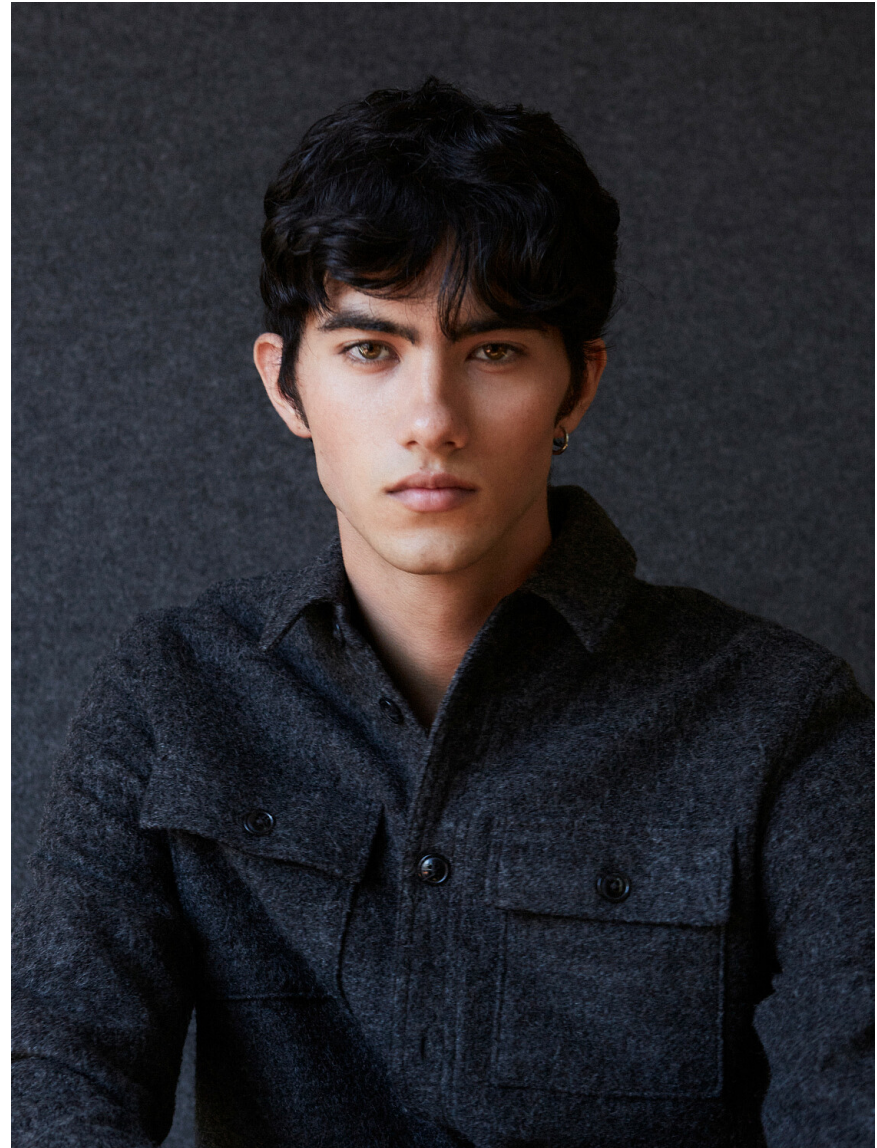

# Lonan O'Dubhlohain Rocio

HEIGHT 6' 2½" CHEST 36½" WAIST 30½" HIPS 37"  
SHOES 9 HAIR BLACK EYES GREEN BROWN

# Lonan O'Dubhlohair Rocio

HEIGHT 6' 2½" CHEST 36½" WAIST 30½" HIPS 37"  
SHOES 9 HAIR BLACK EYES GREEN BROWN