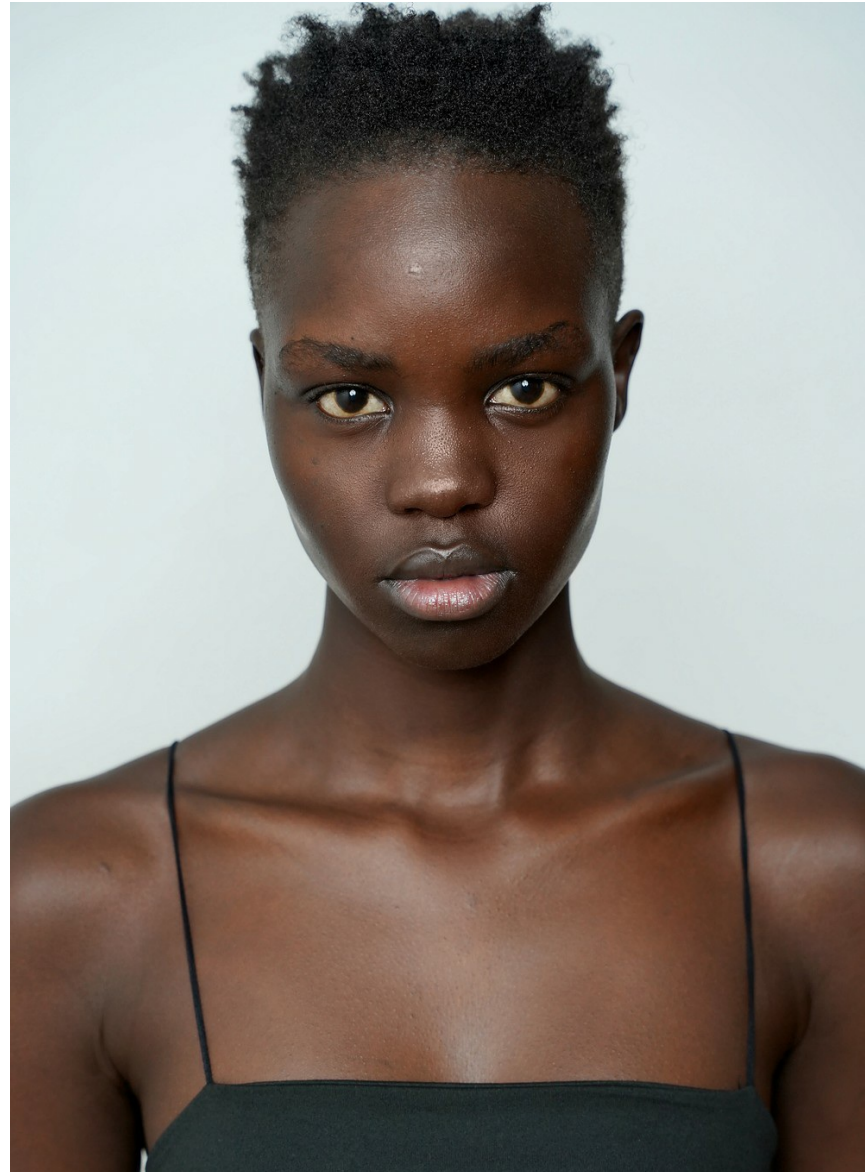

Akolde

HEIGHT 5' 11½" BUST 32" WAIST 24" HIPS 34½"
SHOES 10 HAIR BLACK EYES BROWN

Akolde

HEIGHT 5' 11½" BUST 32" WAIST 24" HIPS 34½"
SHOES 10 HAIR BLACK EYES BROWN

Akolde

HEIGHT 5' 11½" BUST 32" WAIST 24" HIPS 34½"
SHOES 10 HAIR BLACK EYES BROWN