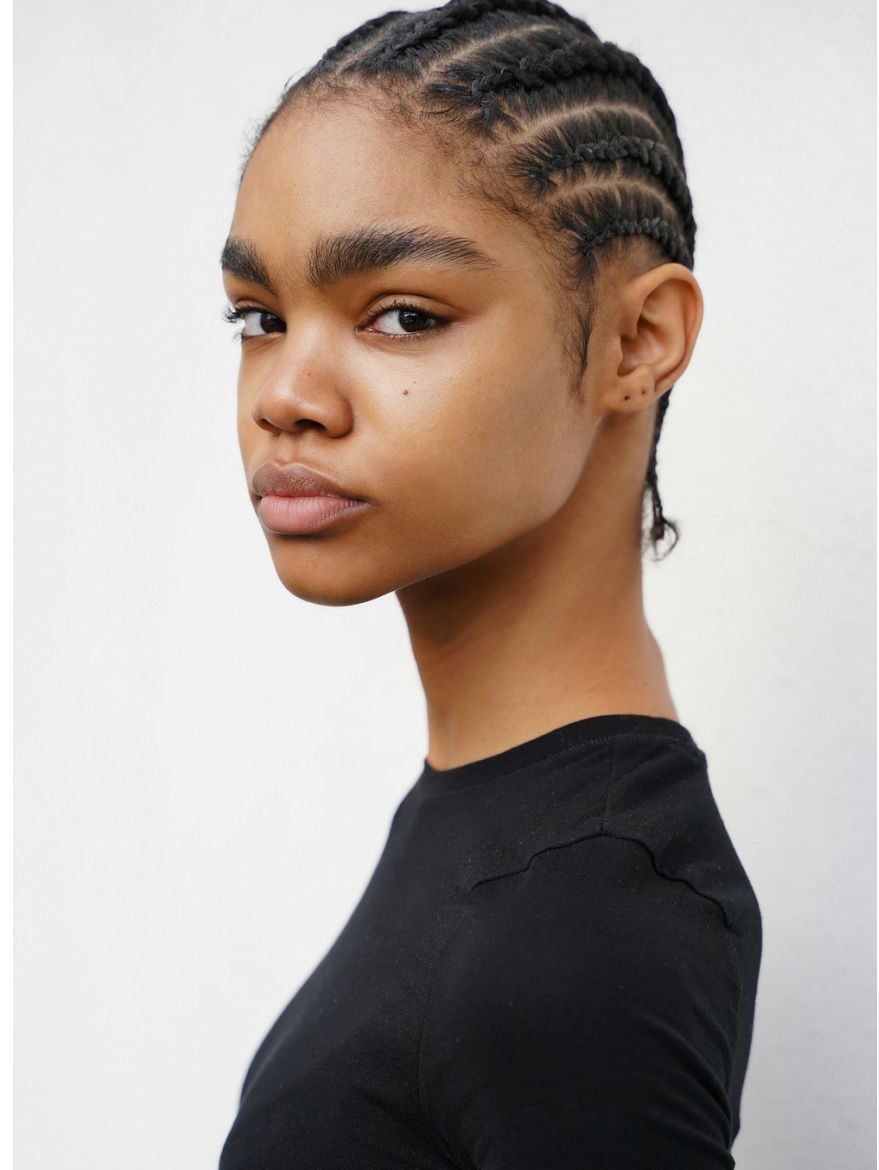

Alexa

HEIGHT 5' 9" BUST 30½" WAIST 23½" HIPS 33½"
SHOES 10 HAIR BLACK EYES BROWN

Alexa

HEIGHT 5' 9" BUST 30½" WAIST 23½" HIPS 33½"
SHOES 10 HAIR BLACK EYES BROWN

Alexa

HEIGHT 5' 9" BUST 30½" WAIST 23½" HIPS 33½"
SHOES 10 HAIR BLACK EYES BROWN

Alexa

HEIGHT 5' 9" BUST 30½" WAIST 23½" HIPS 33½"
SHOES 10 HAIR BLACK EYES BROWN