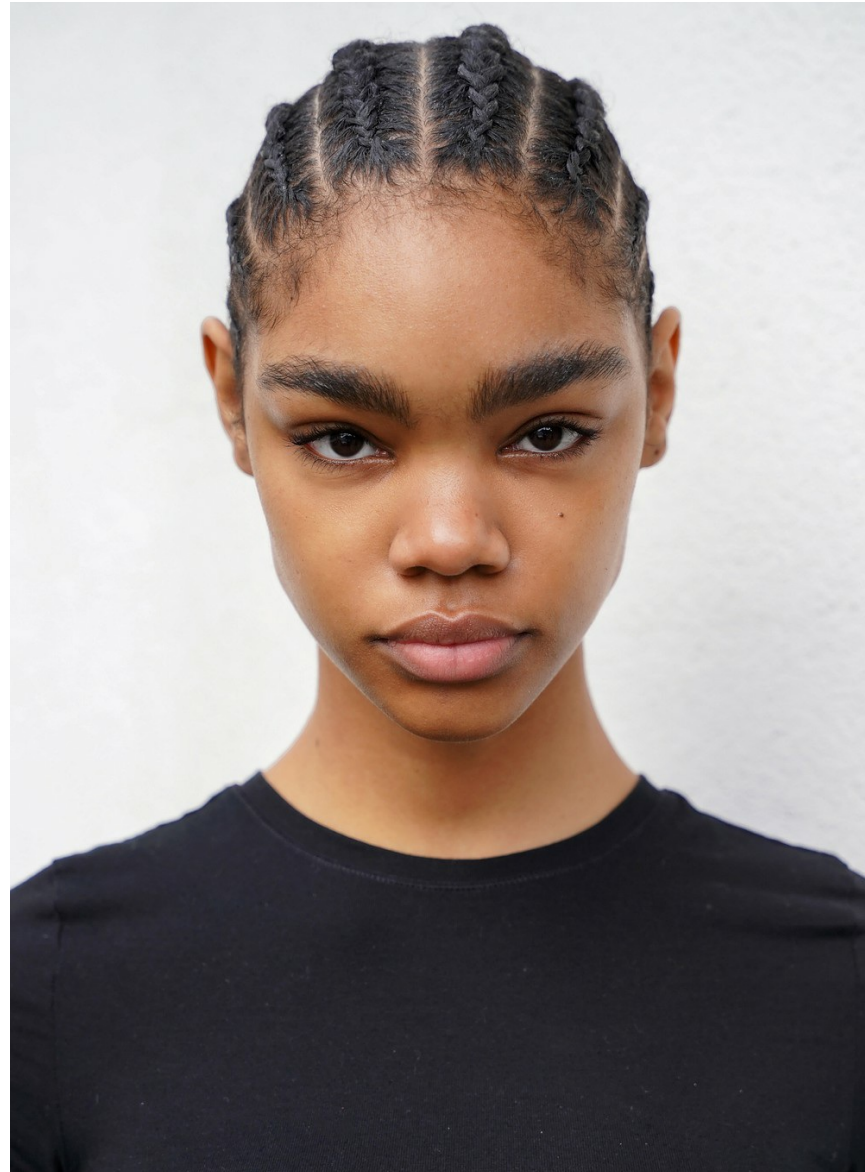

Alexa

HEIGHT 5' 9" BUST 30½" WAIST 23½" HIPS 33½"
SHOES 10 HAIR BLACK EYES BROWN

Alexa

HEIGHT 5' 9" BUST 30½" WAIST 23½" HIPS 33½"
SHOES 10 HAIR BLACK EYES BROWN

Alexa

HEIGHT 5' 9" BUST 30½" WAIST 23½" HIPS 33½"
SHOES 10 HAIR BLACK EYES BROWN

Alexa

HEIGHT 5' 9" BUST 30½" WAIST 23½" HIPS 33½"
SHOES 10 HAIR BLACK EYES BROWN