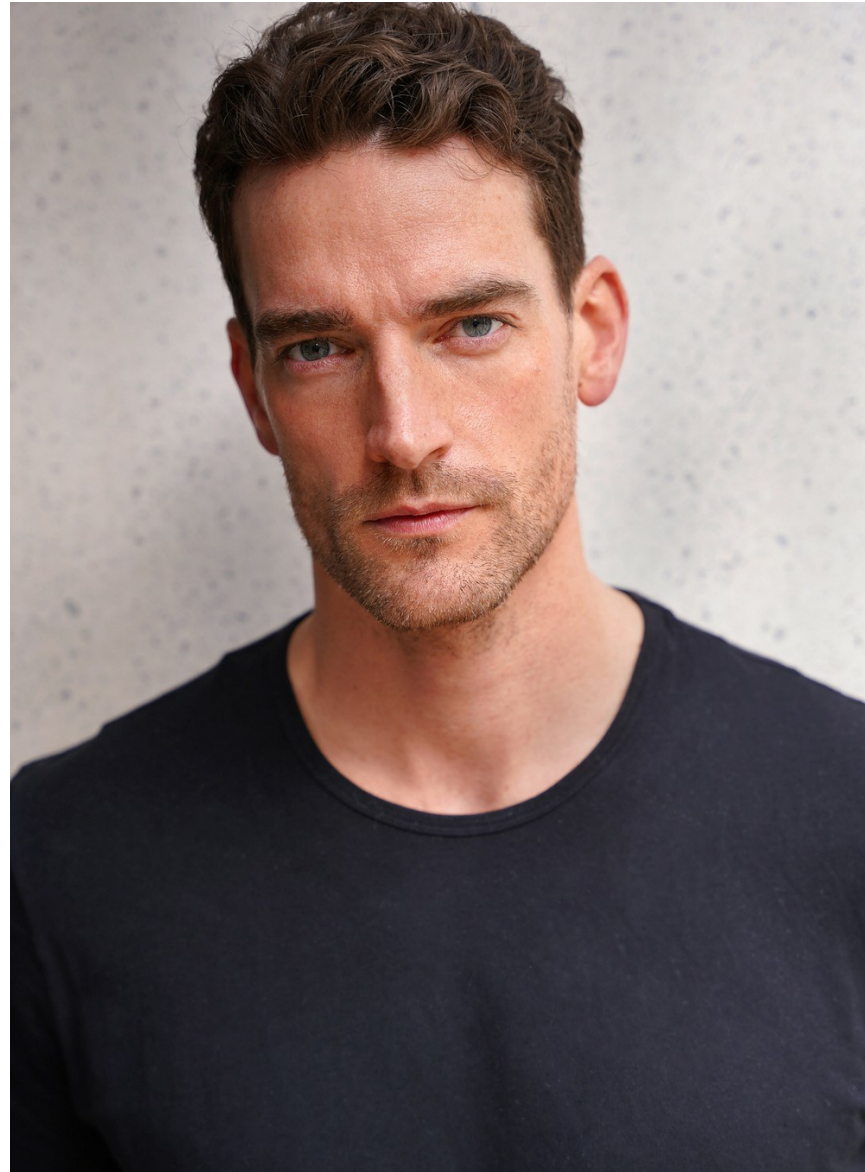

Chris Kightley

HEIGHT 6' 2" CHEST 39½" WAIST 32" HIPS 40½"
SHOES 10 HAIR BROWN EYES BLUE GREEN

Chris Kightley

HEIGHT 6' 2" CHEST 39½" WAIST 32" HIPS 40½"
SHOES 10 HAIR BROWN EYES BLUE GREEN

Chris Kightley

HEIGHT 6' 2" CHEST 39½" WAIST 32" HIPS 40½"
SHOES 10 HAIR BROWN EYES BLUE GREEN

Chris Kightley

HEIGHT 6' 2" CHEST 39½" WAIST 32" HIPS 40½"
SHOES 10 HAIR BROWN EYES BLUE GREEN