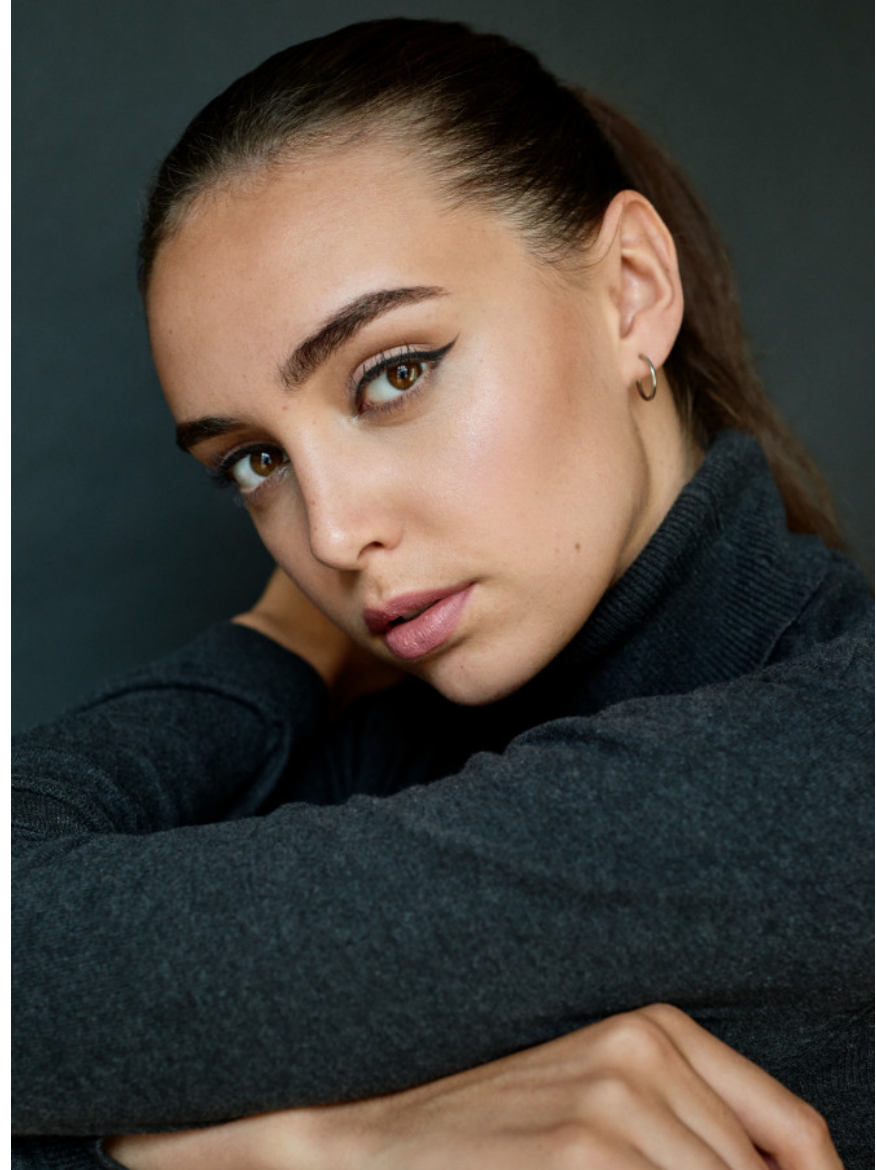

Dee Owens

HEIGHT 5' 9½" BUST 32" WAIST 25" HIPS 36½"
SHOES 8 HAIR DARK BROWN EYES BROWN