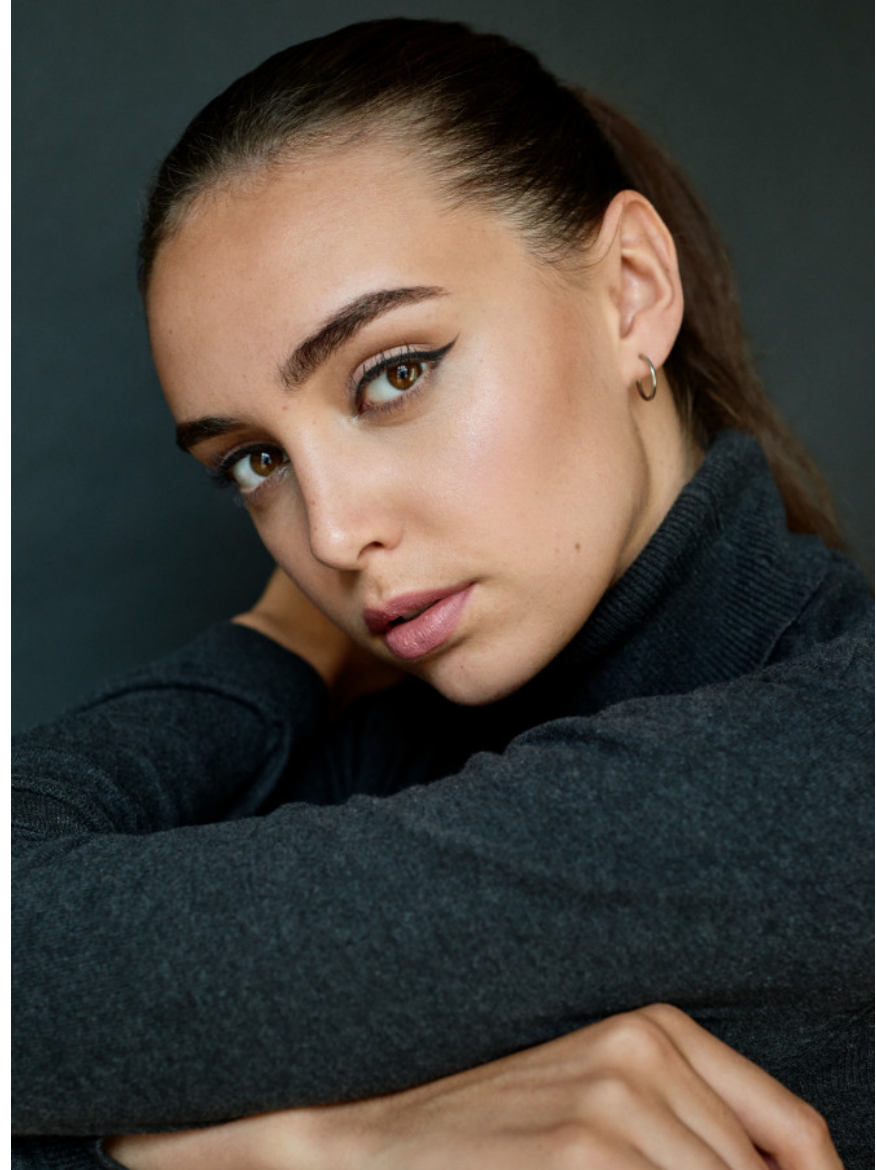

Dee Owens

HEIGHT 5' 9½" BUST 32" WAIST 25" HIPS 36½"
SHOES 8 HAIR DARK BROWN EYES BROWN

Dee Owens

HEIGHT 5' 9½" BUST 32" WAIST 25" HIPS 36½"
SHOES 8 HAIR DARK BROWN EYES BROWN

Dee Owens

HEIGHT 5' 9½" BUST 32" WAIST 25" HIPS 36½"
SHOES 8 HAIR DARK BROWN EYES BROWN

Dee Owens

HEIGHT 5' 9½" BUST 32" WAIST 25" HIPS 36½"
SHOES 8 HAIR DARK BROWN EYES BROWN