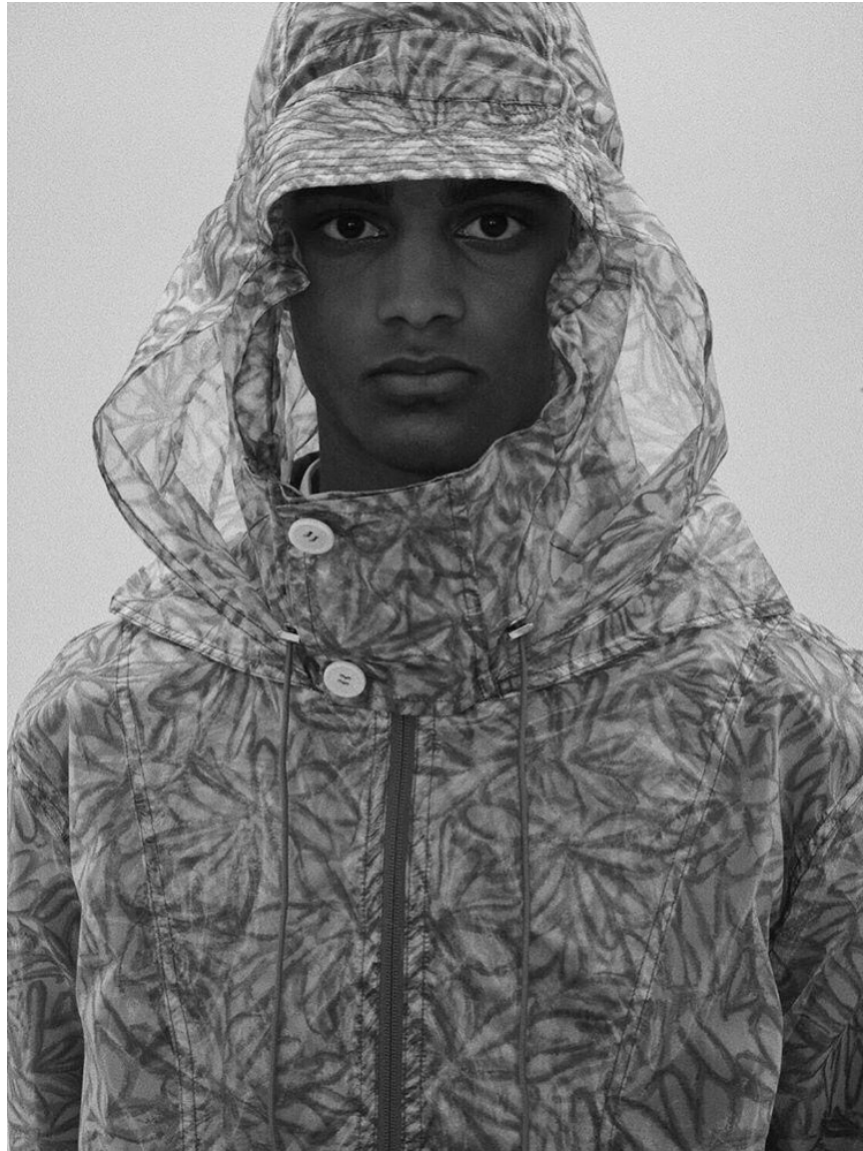

Anaël Toula

HEIGHT 6' 1½" CHEST 35" WAIST 28" HIPS 37"
SHOES 10 HAIR BROWN EYES BROWN

Anaël Toula

HEIGHT 6' 1½" CHEST 35" WAIST 28" HIPS 37"
SHOES 10 HAIR BROWN EYES BROWN

Anaël Toula

HEIGHT 6' 1½" CHEST 35" WAIST 28" HIPS 37"
SHOES 10 HAIR BROWN EYES BROWN

Anaël Toula

HEIGHT 6' 1½" CHEST 35" WAIST 28" HIPS 37"
SHOES 10 HAIR BROWN EYES BROWN

Anaël Toula

HEIGHT 6' 1½" CHEST 35" WAIST 28" HIPS 37"
SHOES 10 HAIR BROWN EYES BROWN