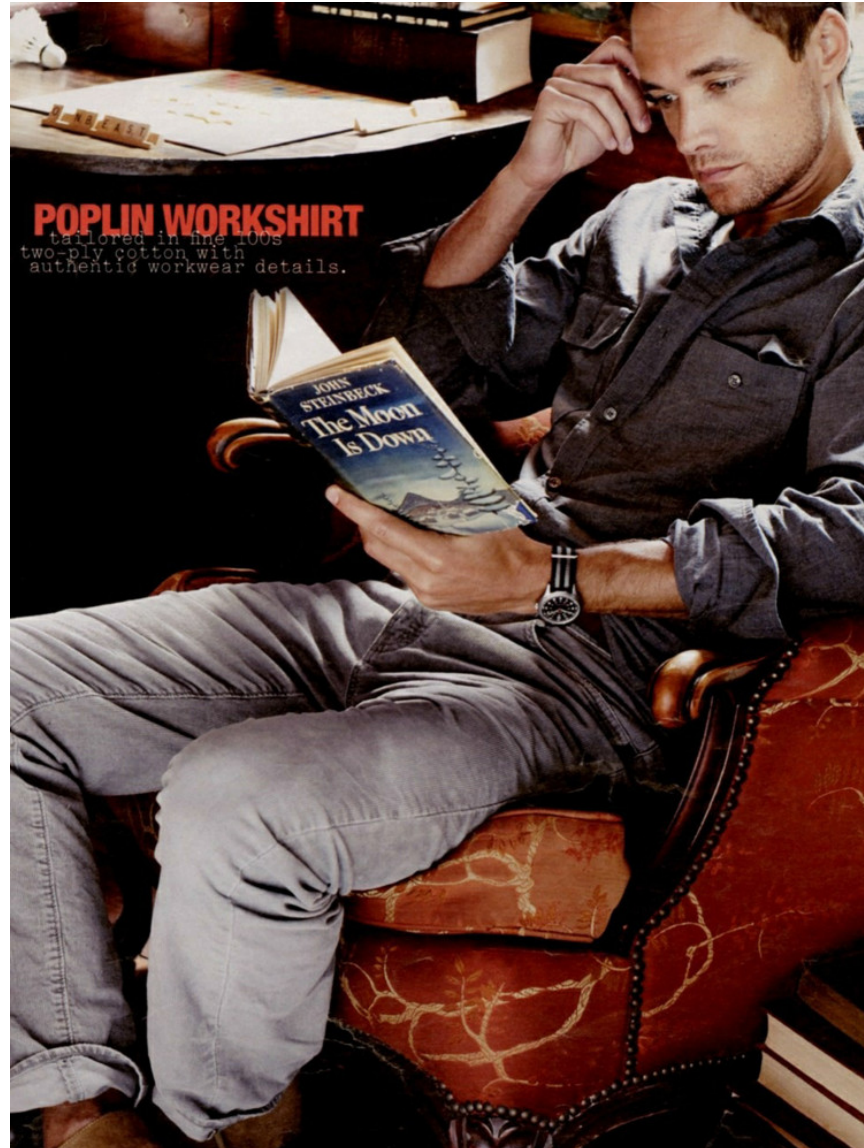

Nathan Bogle

HEIGHT 6' 0½" CHEST 40" WAIST 33"
SHOES 11 HAIR BROWN EYES GREEN