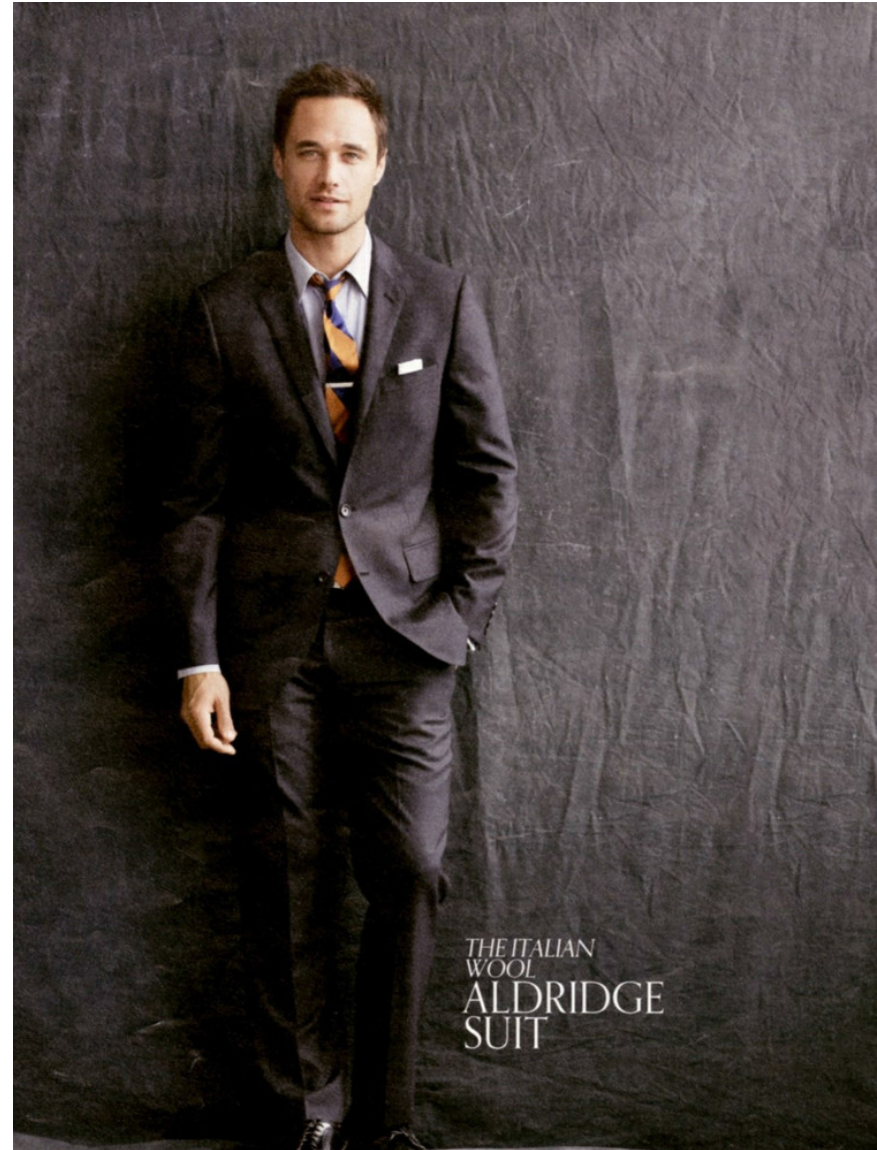

*we love the iconic sign at R-D's
Motel and cafe (R-oute 66)—
it's a true American monument.*

Nathan Bogle

HEIGHT 6' 0½" CHEST 40" WAIST 33"
SHOES 11 HAIR BROWN EYES GREEN

Nathan Bogle

HEIGHT 6' 0½" CHEST 40" WAIST 33"
SHOES 11 HAIR BROWN EYES GREEN