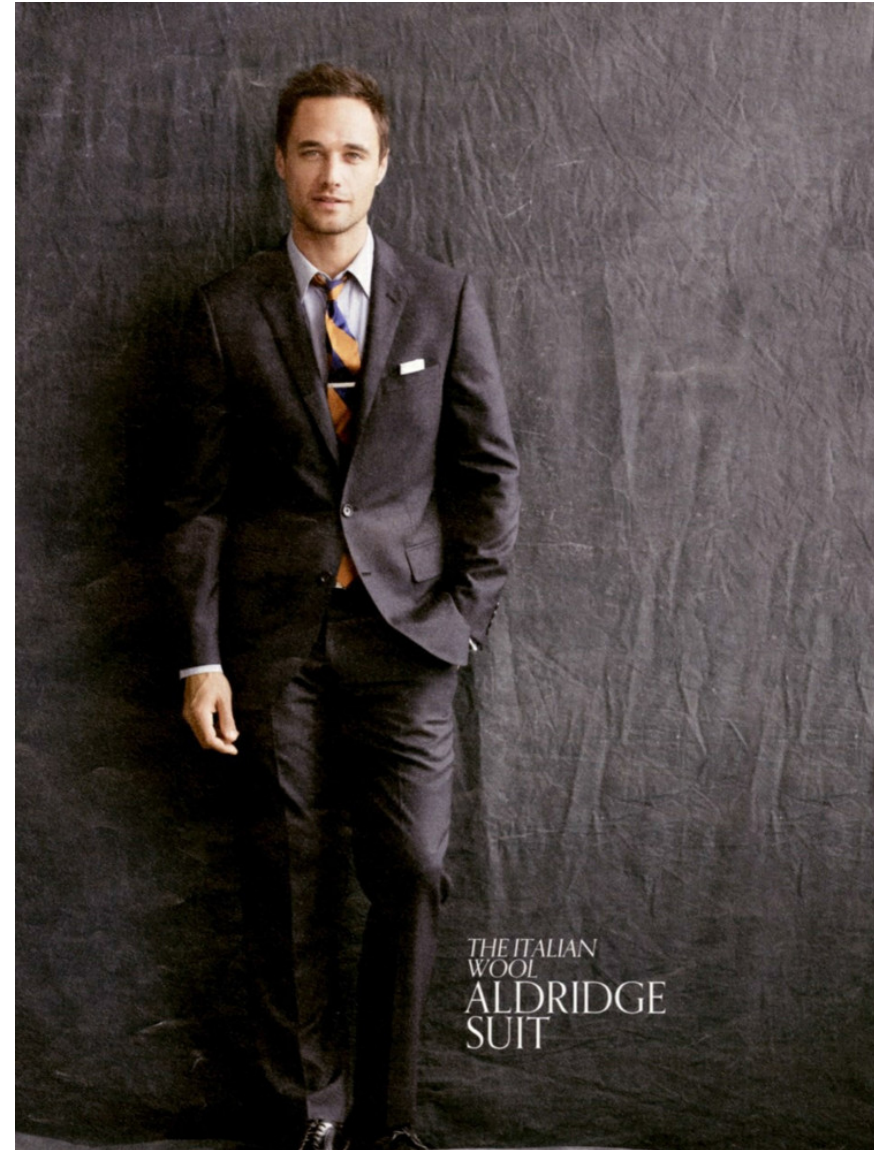

*we love the iconic sign at R-D's
Motel and cafe (R-oute 66)—
it's a true American monument.*

Nathan Bogle

HEIGHT 6' 0½" CHEST 40" WAIST 33"
SHOES 11 HAIR BROWN EYES GREEN

Nathan Bogle

HEIGHT 6' 0½" CHEST 40" WAIST 33"
SHOES 11 HAIR BROWN EYES GREEN