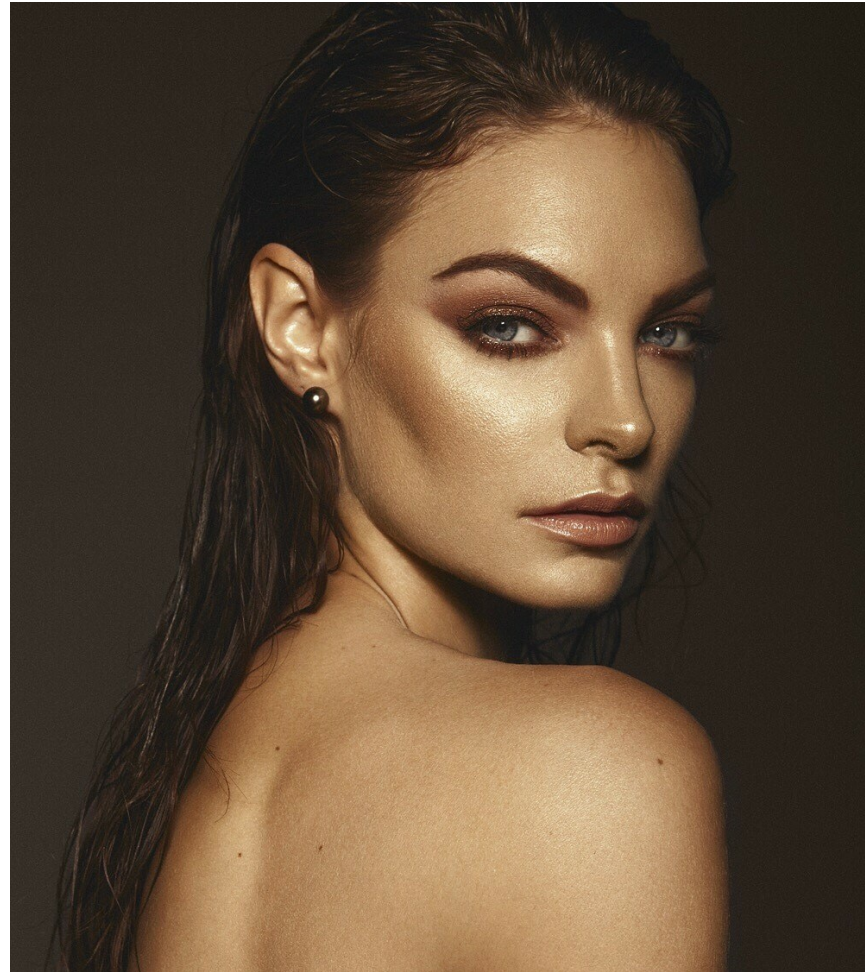

Rachel Joy

HEIGHT 5' 9" BUST 32" WAIST 25" HIPS 35"
SHOES 8 HAIR BROWN EYES BLUE

Rachel Joy

HEIGHT 5' 9" BUST 32" WAIST 25" HIPS 35"
SHOES 8 HAIR BROWN EYES BLUE

Rachel Joy

HEIGHT 5' 9" BUST 32" WAIST 25" HIPS 35"
SHOES 8 HAIR BROWN EYES BLUE

Rachel Joy

HEIGHT 5' 9" BUST 32" WAIST 25" HIPS 35"
SHOES 8 HAIR BROWN EYES BLUE

Rachel Joy

HEIGHT 5' 9" BUST 32" WAIST 25" HIPS 35"
SHOES 8 HAIR BROWN EYES BLUE

LA SPOSA
BELLANTUONO

LA SPOSA
BELLANTUONO