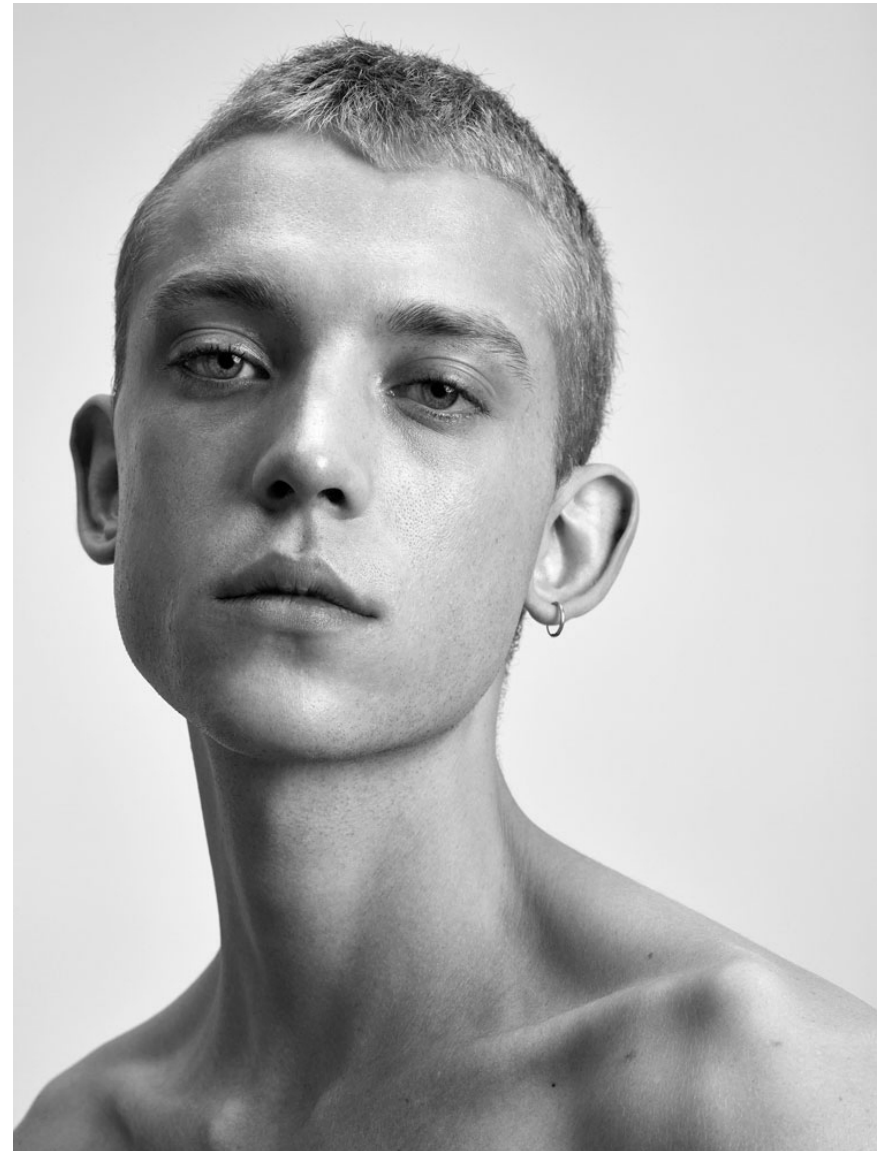

Jelle Maarten Haen

HEIGHT 6' 1" CHEST 35" WAIST 28½" HIPS 34½"
SHOES 9 HAIR BLOND EYES BLUE

Jelle Maarten Haen

HEIGHT 6' 1" CHEST 35" WAIST 28½" HIPS 34½"
SHOES 9 HAIR BLOND EYES BLUE

Jelle Maarten Haen

HEIGHT 6' 1" CHEST 35" WAIST 28½" HIPS 34½"
SHOES 9 HAIR BLOND EYES BLUE