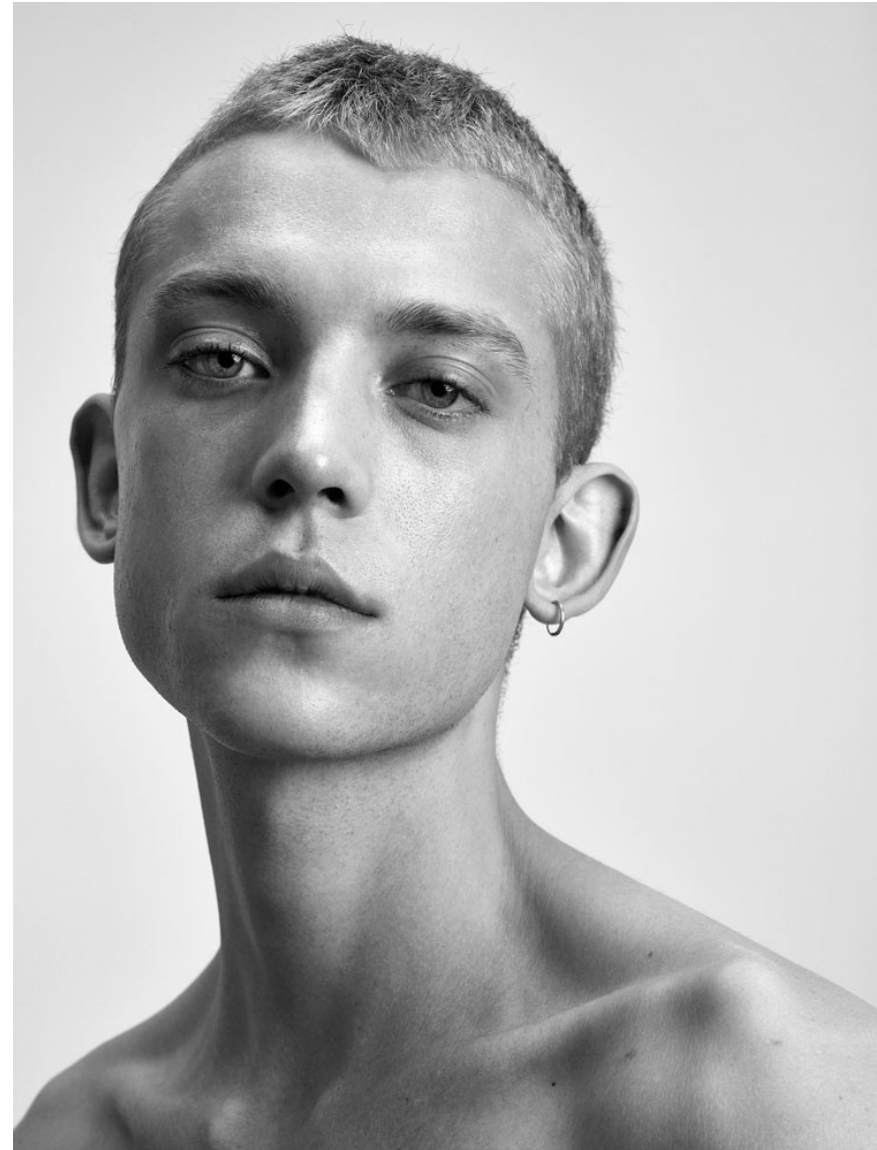

Jelle Maarten Haen

HEIGHT 6' 1" CHEST 35" WAIST 28½" HIPS 34½"
SHOES 9 HAIR BLOND EYES BLUE

Jelle Maarten Haen

HEIGHT 6' 1" CHEST 35" WAIST 28½" HIPS 34½"
SHOES 9 HAIR BLOND EYES BLUE

Jelle Maarten Haen

HEIGHT 6' 1" CHEST 35" WAIST 28½" HIPS 34½"
SHOES 9 HAIR BLOND EYES BLUE