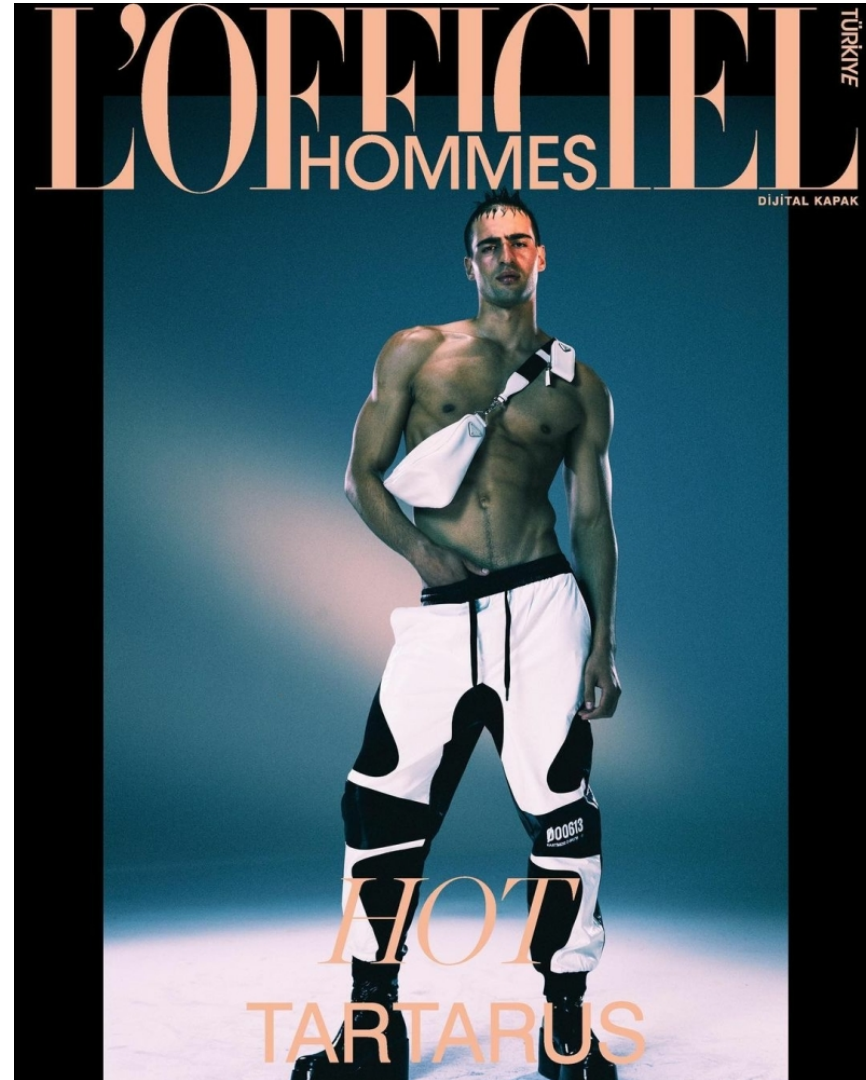

Oliver Jacobs

HEIGHT 6' 2" CHEST 37½" WAIST 32"
SHOES 10½ HAIR BROWN EYES BROWN

Oliver Jacobs

HEIGHT 6' 2" CHEST 37½" WAIST 32"
SHOES 10½ HAIR BROWN EYES BROWN

Oliver Jacobs

HEIGHT 6' 2" CHEST 37½" WAIST 32"
SHOES 10½ HAIR BROWN EYES BROWN