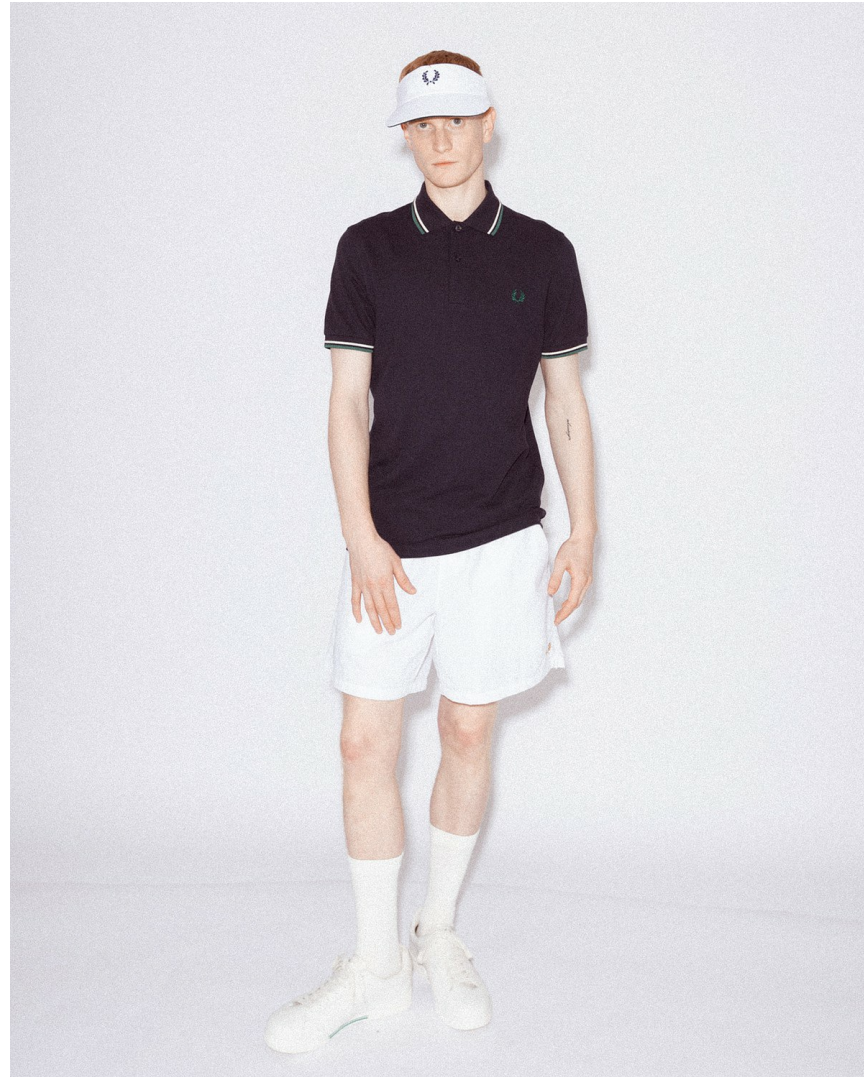

Joe Vessey

HEIGHT 6' 0½" CHEST 36" WAIST 29½"
SHOES 10½ HAIR RED EYES BLUE GREEN

Joe Vessey

HEIGHT 6' 0½" CHEST 36" WAIST 29½"
SHOES 10½ HAIR RED EYES BLUE GREEN

Joe Vessey

HEIGHT 6' 0½" CHEST 36" WAIST 29½"
SHOES 10½ HAIR RED EYES BLUE GREEN