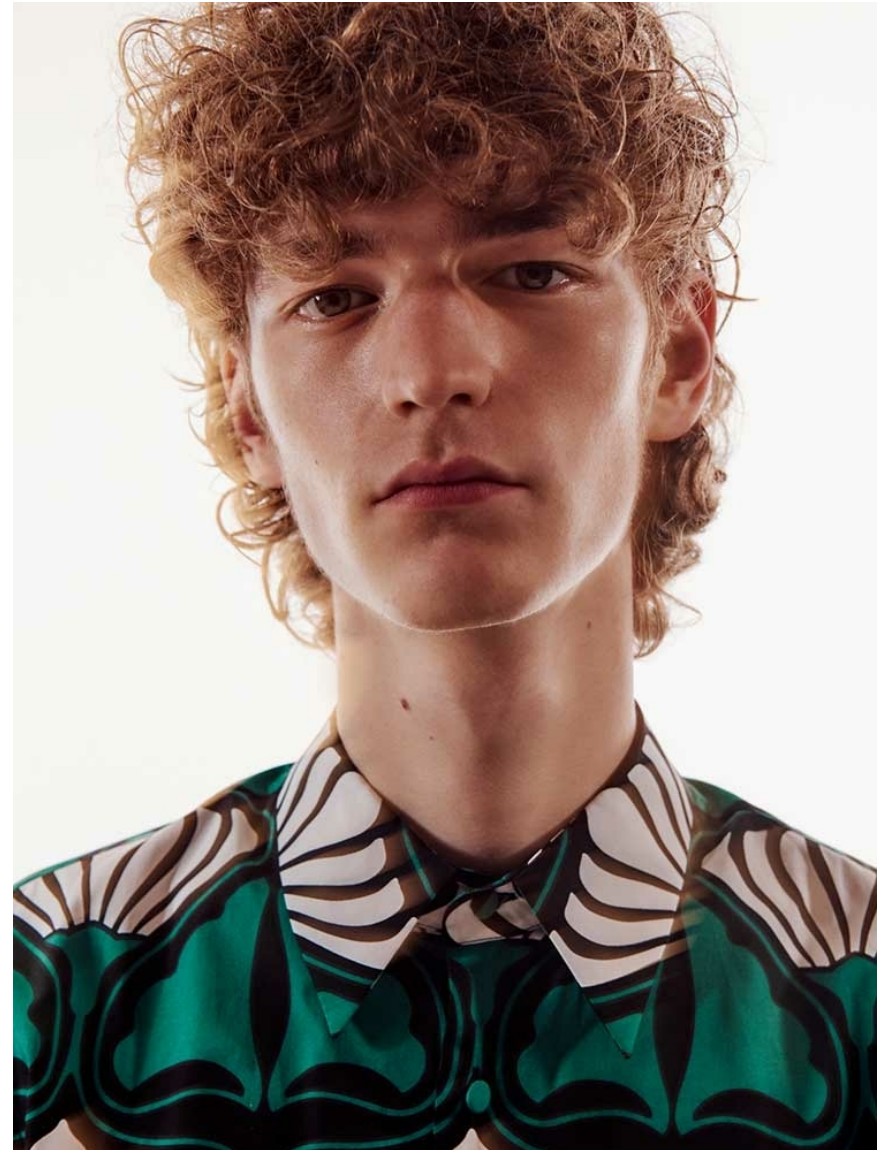

Sacha Veenstra

HEIGHT 6' 2½" CHEST 32½" WAIST 27½" HIPS 39"
SHOES 10 HAIR DARK BLOND EYES GREEN BROWN