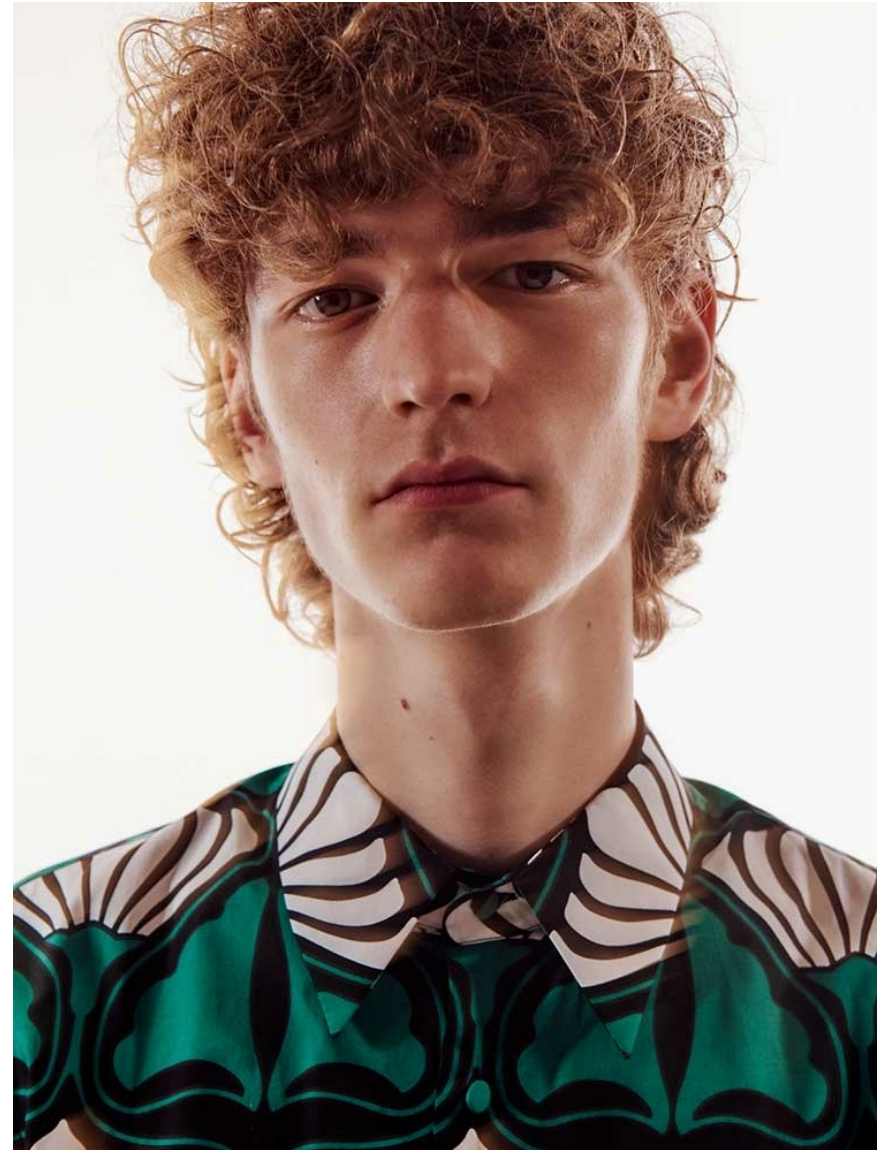

Sacha Veenstra

HEIGHT 6' 2½" CHEST 32½" WAIST 27½" HIPS 39"
SHOES 10 HAIR DARK BLOND EYES GREEN BROWN

Sacha Veenstra

HEIGHT 6' 2½" CHEST 32½" WAIST 27½" HIPS 39"
SHOES 10 HAIR DARK BLOND EYES GREEN BROWN