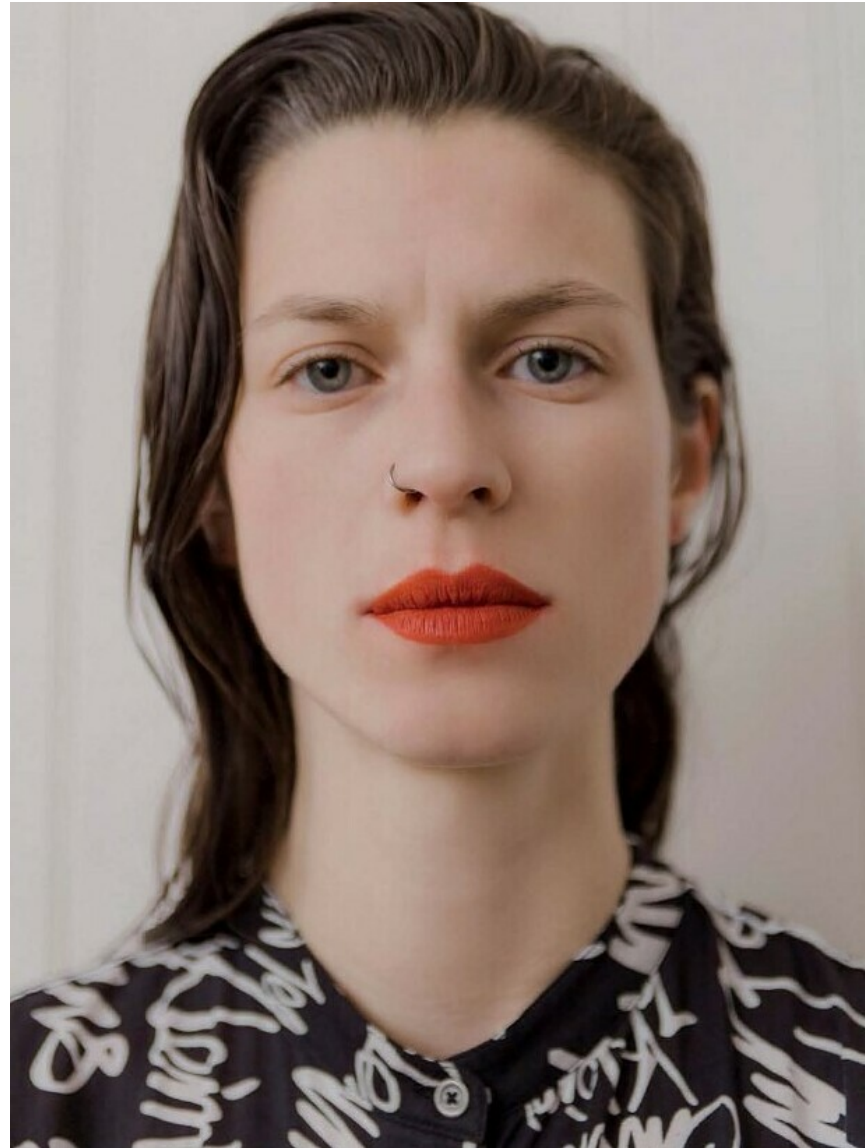

Eden Clark

HEIGHT 5' 10" BUST 32" WAIST 23" HIPS 34½"
SHOES 9 HAIR BROWN EYES BLUE

Eden Clark

HEIGHT 5' 10" BUST 32" WAIST 23" HIPS 34½"
SHOES 9 HAIR BROWN EYES BLUE

Eden Clark

HEIGHT 5' 10" BUST 32" WAIST 23" HIPS 34½"
SHOES 9 HAIR BROWN EYES BLUE