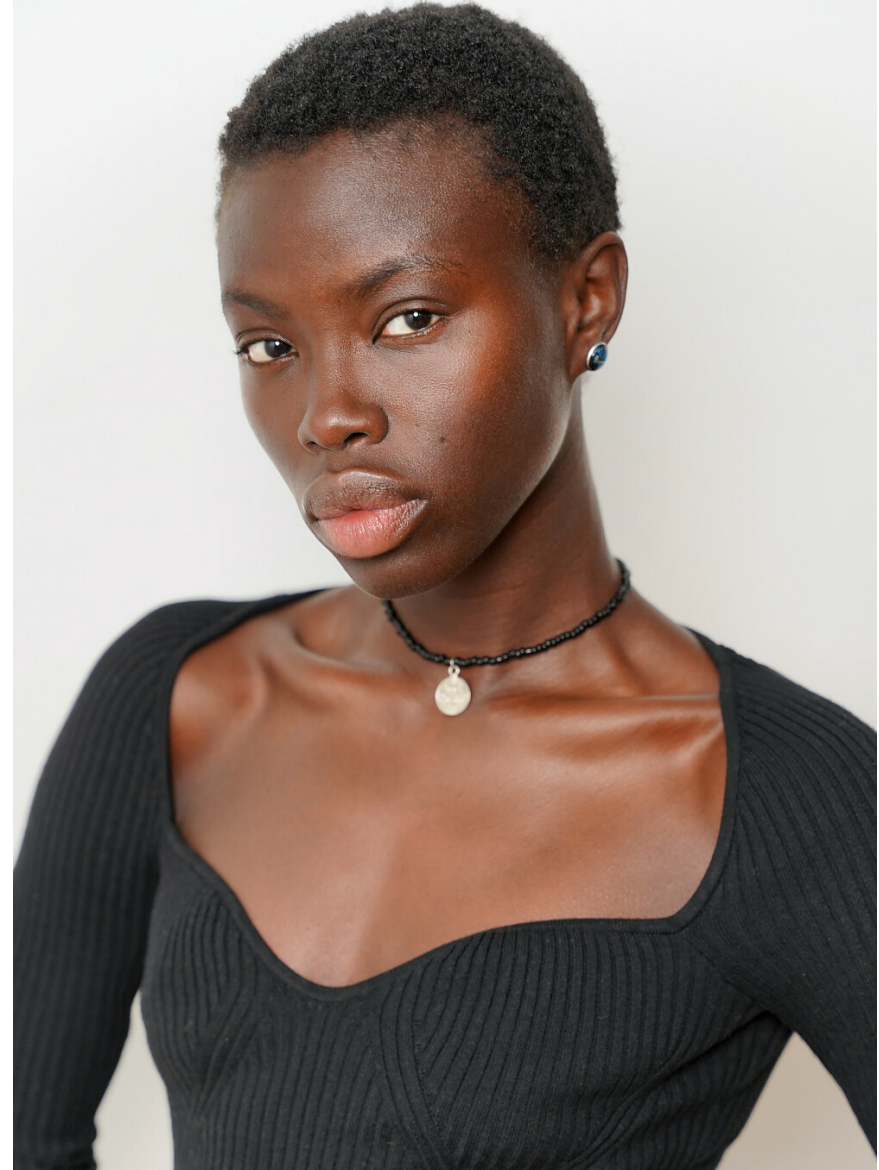

Dija

HEIGHT 5' 11½" BUST 32½" WAIST 24½" HIPS 38½"
SHOES 9 HAIR BLACK EYES BROWN

Dija

HEIGHT 5' 11½" BUST 32½" WAIST 24½" HIPS 38½"
SHOES 9 HAIR BLACK EYES BROWN

Dija

HEIGHT 5' 11½" BUST 32½" WAIST 24½" HIPS 38½"
SHOES 9 HAIR BLACK EYES BROWN