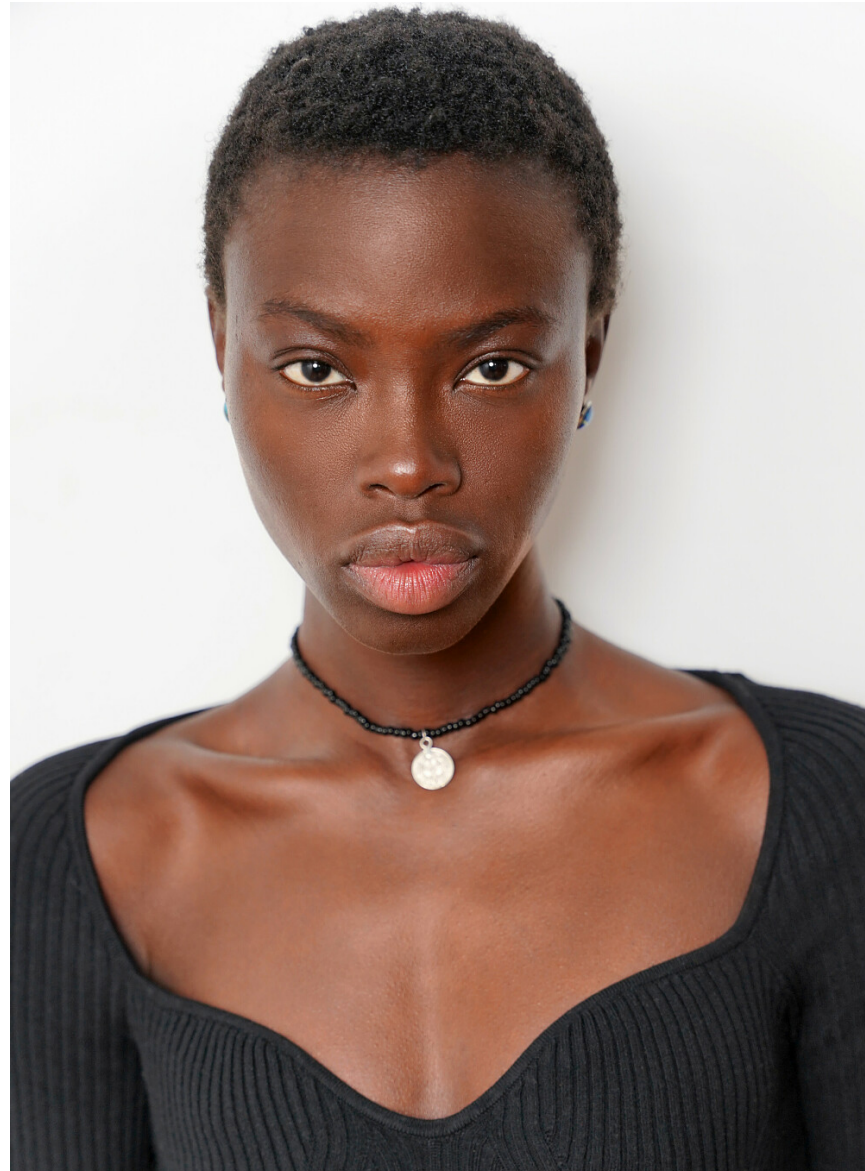

Dija

HEIGHT 5' 11½" BUST 32½" WAIST 24½" HIPS 38½"
SHOES 9 HAIR BLACK EYES BROWN

Dija

HEIGHT 5' 11½" BUST 32½" WAIST 24½" HIPS 38½"
SHOES 9 HAIR BLACK EYES BROWN

Dija

HEIGHT 5' 11½" BUST 32½" WAIST 24½" HIPS 38½"
SHOES 9 HAIR BLACK EYES BROWN