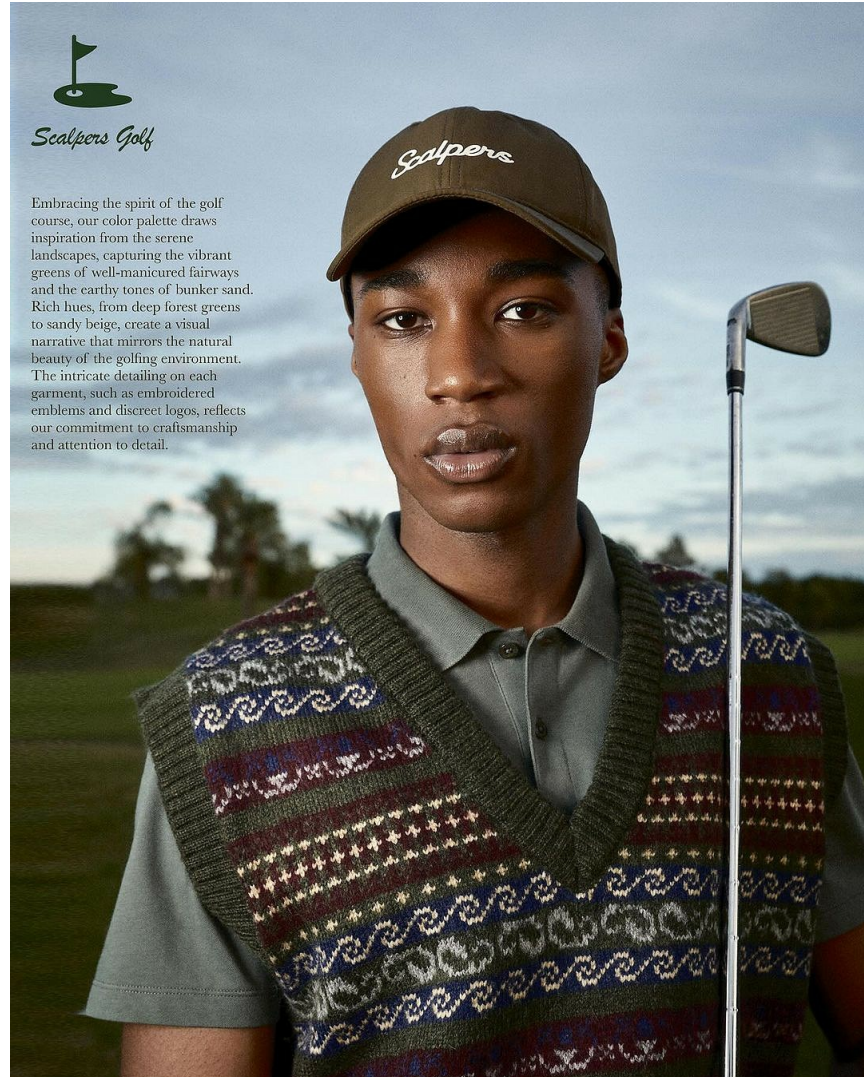

Jayh Lorenzo

HEIGHT 6' 1½" CHEST 34" WAIST 26" HIPS 35"
SHOES 9½ HAIR BLACK EYES BROWN

Jayh Lorenzo

HEIGHT 6' 1½" CHEST 34" WAIST 26" HIPS 35"
SHOES 9½ HAIR BLACK EYES BROWN

Jayh Lorenzo

HEIGHT 6' 1½" CHEST 34" WAIST 26" HIPS 35"
SHOES 9½ HAIR BLACK EYES BROWN