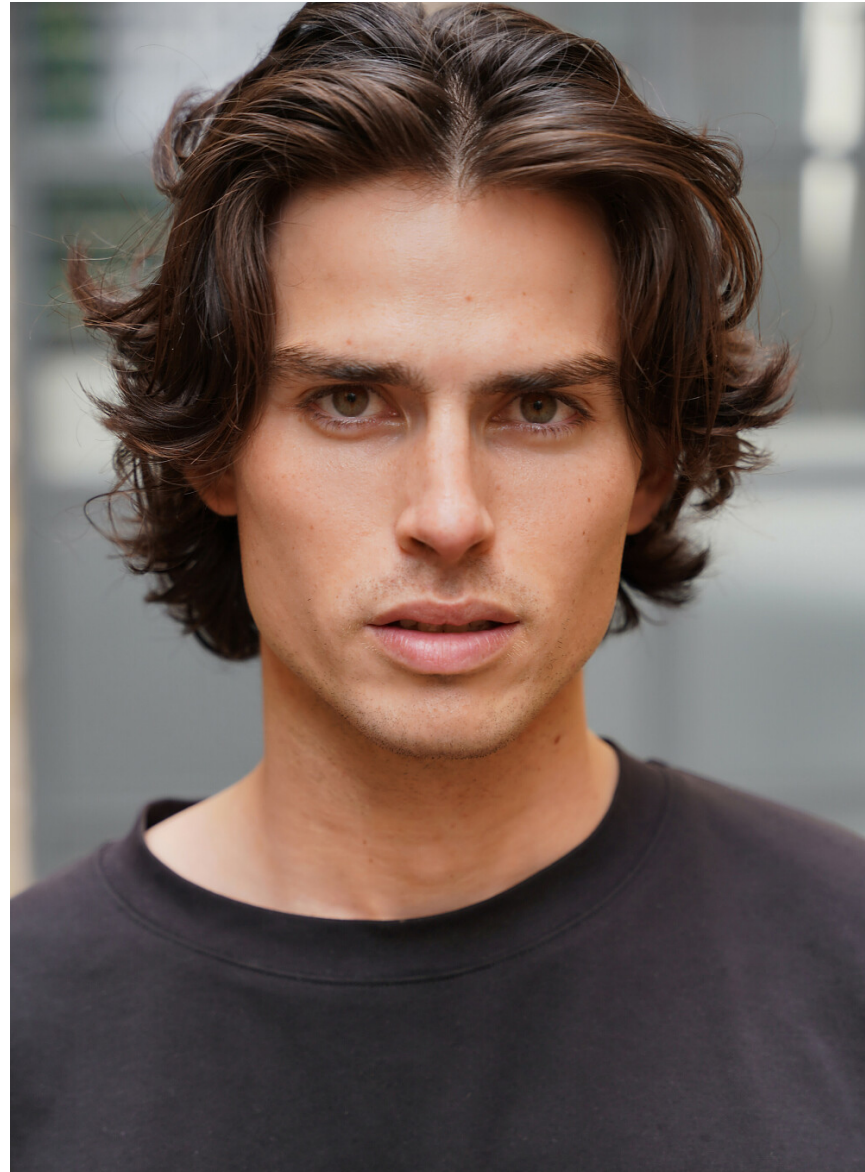

Matt Devlin

HEIGHT 6' 1" CHEST 37" WAIST 32"
SHOES 11 HAIR DARK BROWN EYES HAZEL

Matt Devlin

HEIGHT 6' 1" CHEST 37" WAIST 32"
SHOES 11 HAIR DARK BROWN EYES HAZEL

Matt Devlin

HEIGHT 6' 1" CHEST 37" WAIST 32"
SHOES 11 HAIR DARK BROWN EYES HAZEL