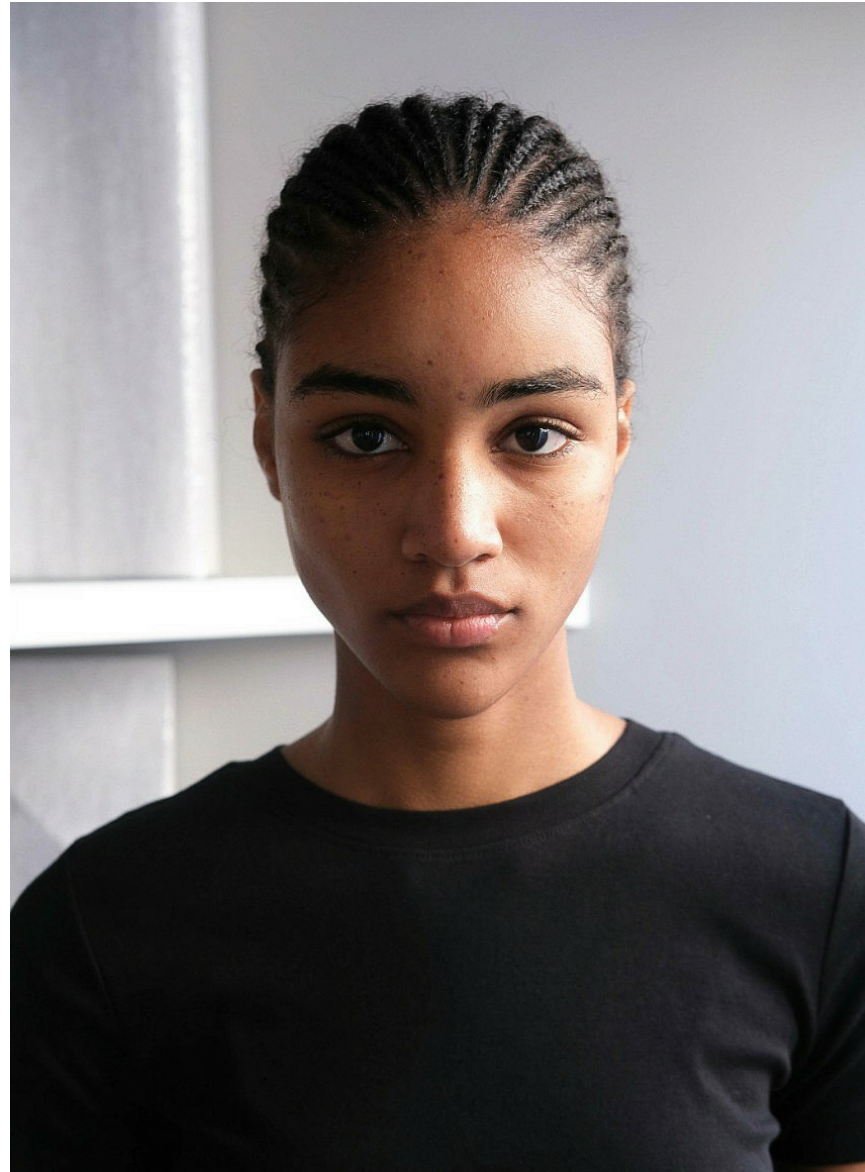

Lisnel Claritza

HEIGHT 5' 11" BUST 29½" WAIST 23" HIPS 34½"
SHOES 9

Lisnel Claritza

HEIGHT 5' 11" BUST 29½" WAIST 23" HIPS 34½"
SHOES 9

Lisnel Claritza

HEIGHT 5' 11" BUST 29½" WAIST 23" HIPS 34½"
SHOES 9