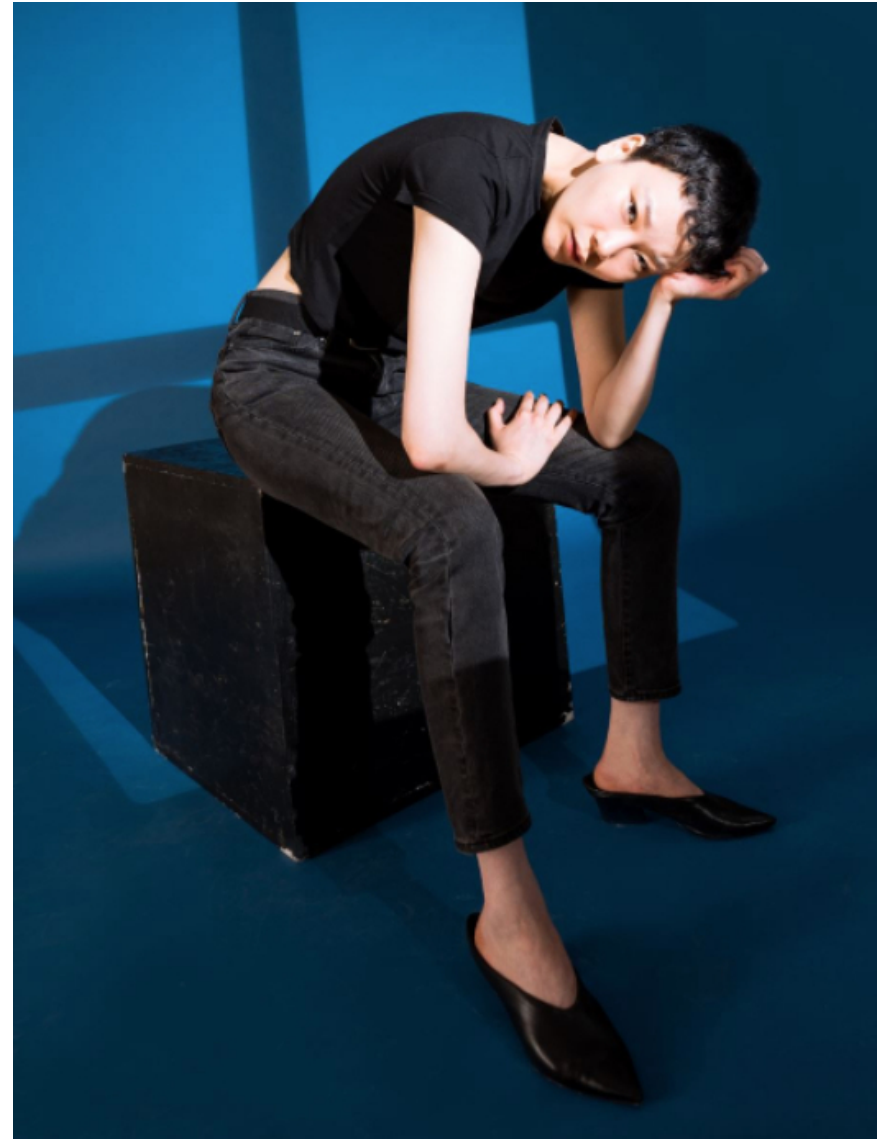

Yebeen

HEIGHT 5' 9½" BUST 31" WAIST 24" HIPS 35"
SHOES 6 HAIR DARK BROWN EYES BROWN