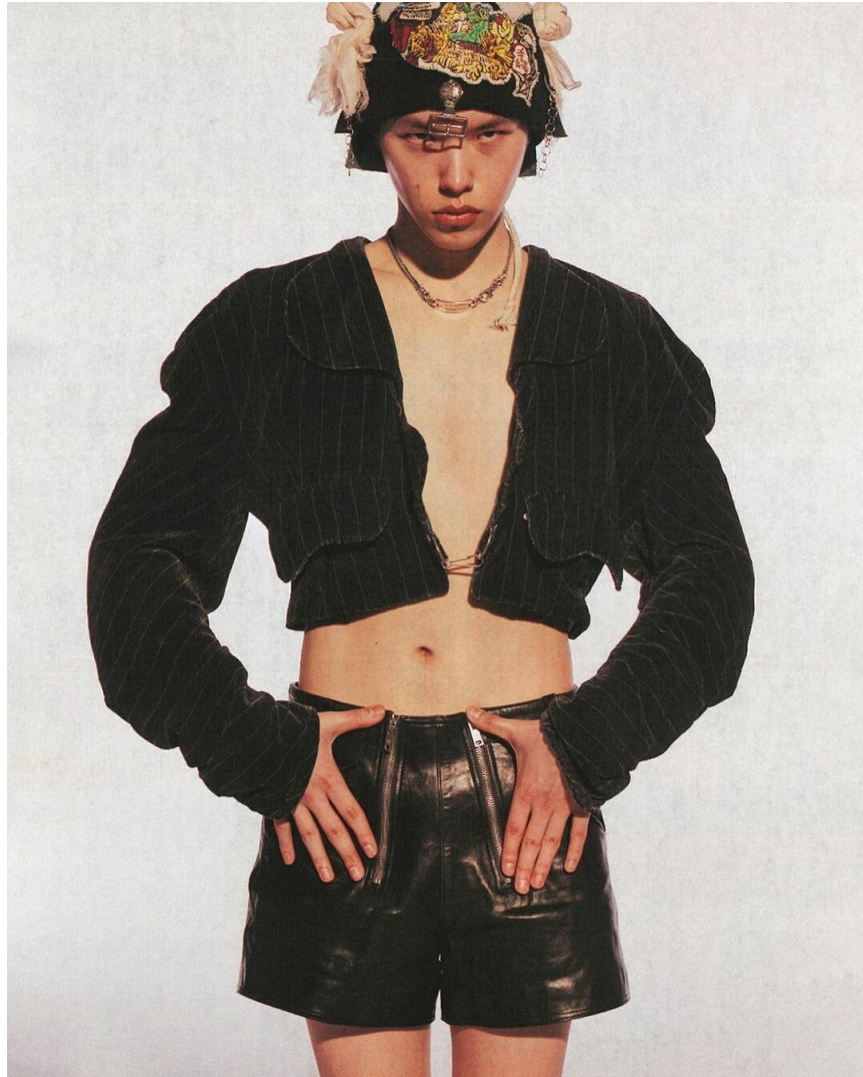

Lee Lam

HEIGHT 6' 1" CHEST 35" WAIST 28" HIPS 35"
SHOES 9½ HAIR BLACK EYES BROWN

Lee Lam

HEIGHT 6' 1" CHEST 35" WAIST 28" HIPS 35"
SHOES 9½ HAIR BLACK EYES BROWN

Lee Lam

HEIGHT 6' 1" CHEST 35" WAIST 28" HIPS 35"
SHOES 9½ HAIR BLACK EYES BROWN

Lee Lam

HEIGHT 6' 1" CHEST 35" WAIST 28" HIPS 35"
SHOES 9½ HAIR BLACK EYES BROWN

Lee Lam

HEIGHT 6' 1" CHEST 35" WAIST 28" HIPS 35"
SHOES 9½ HAIR BLACK EYES BROWN