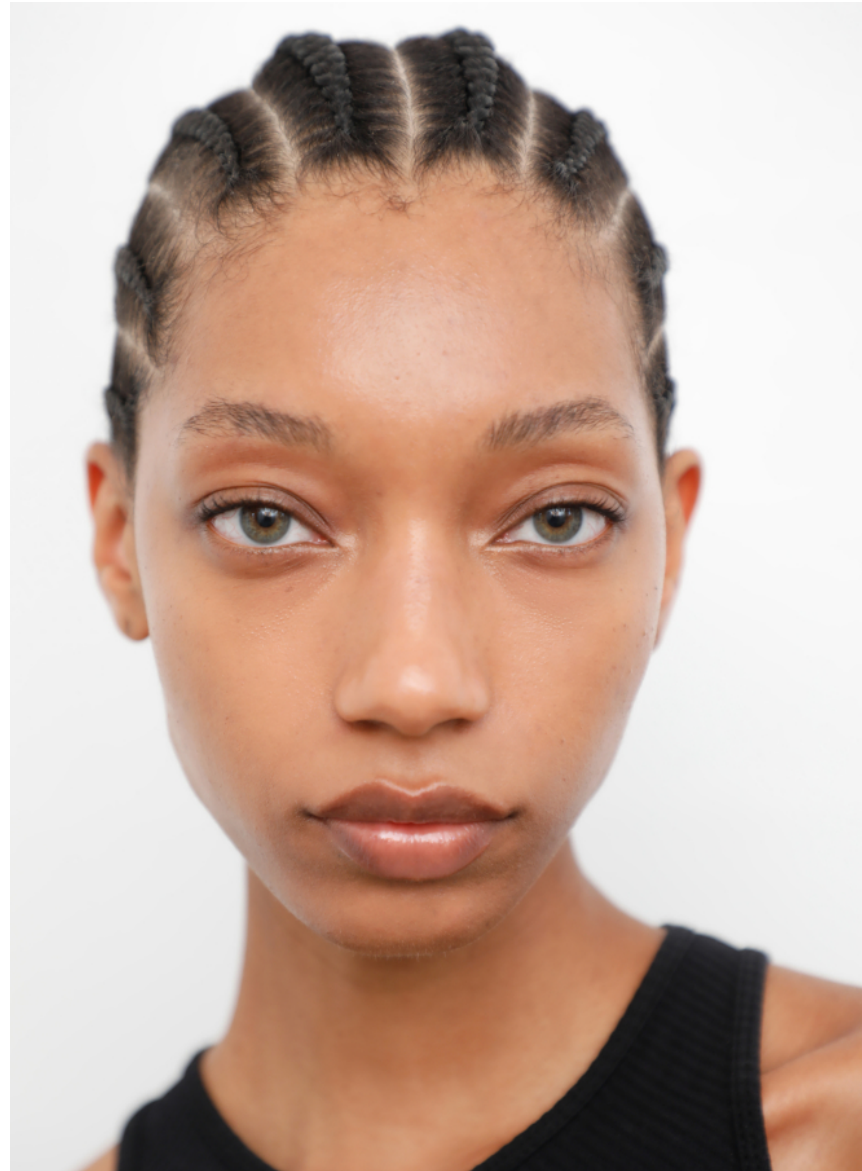

Ciara Johnson

HEIGHT 5' 6" BUST 33" WAIST 24" HIPS 34½"
SHOES 8½ HAIR BROWN EYES GREEN

Ciara Johnson

HEIGHT 5' 6" BUST 33" WAIST 24" HIPS 34½"
SHOES 8½ HAIR BROWN EYES GREEN

Ciara Johnson

HEIGHT 5' 6" BUST 33" WAIST 24" HIPS 34½"
SHOES 8½ HAIR BROWN EYES GREEN